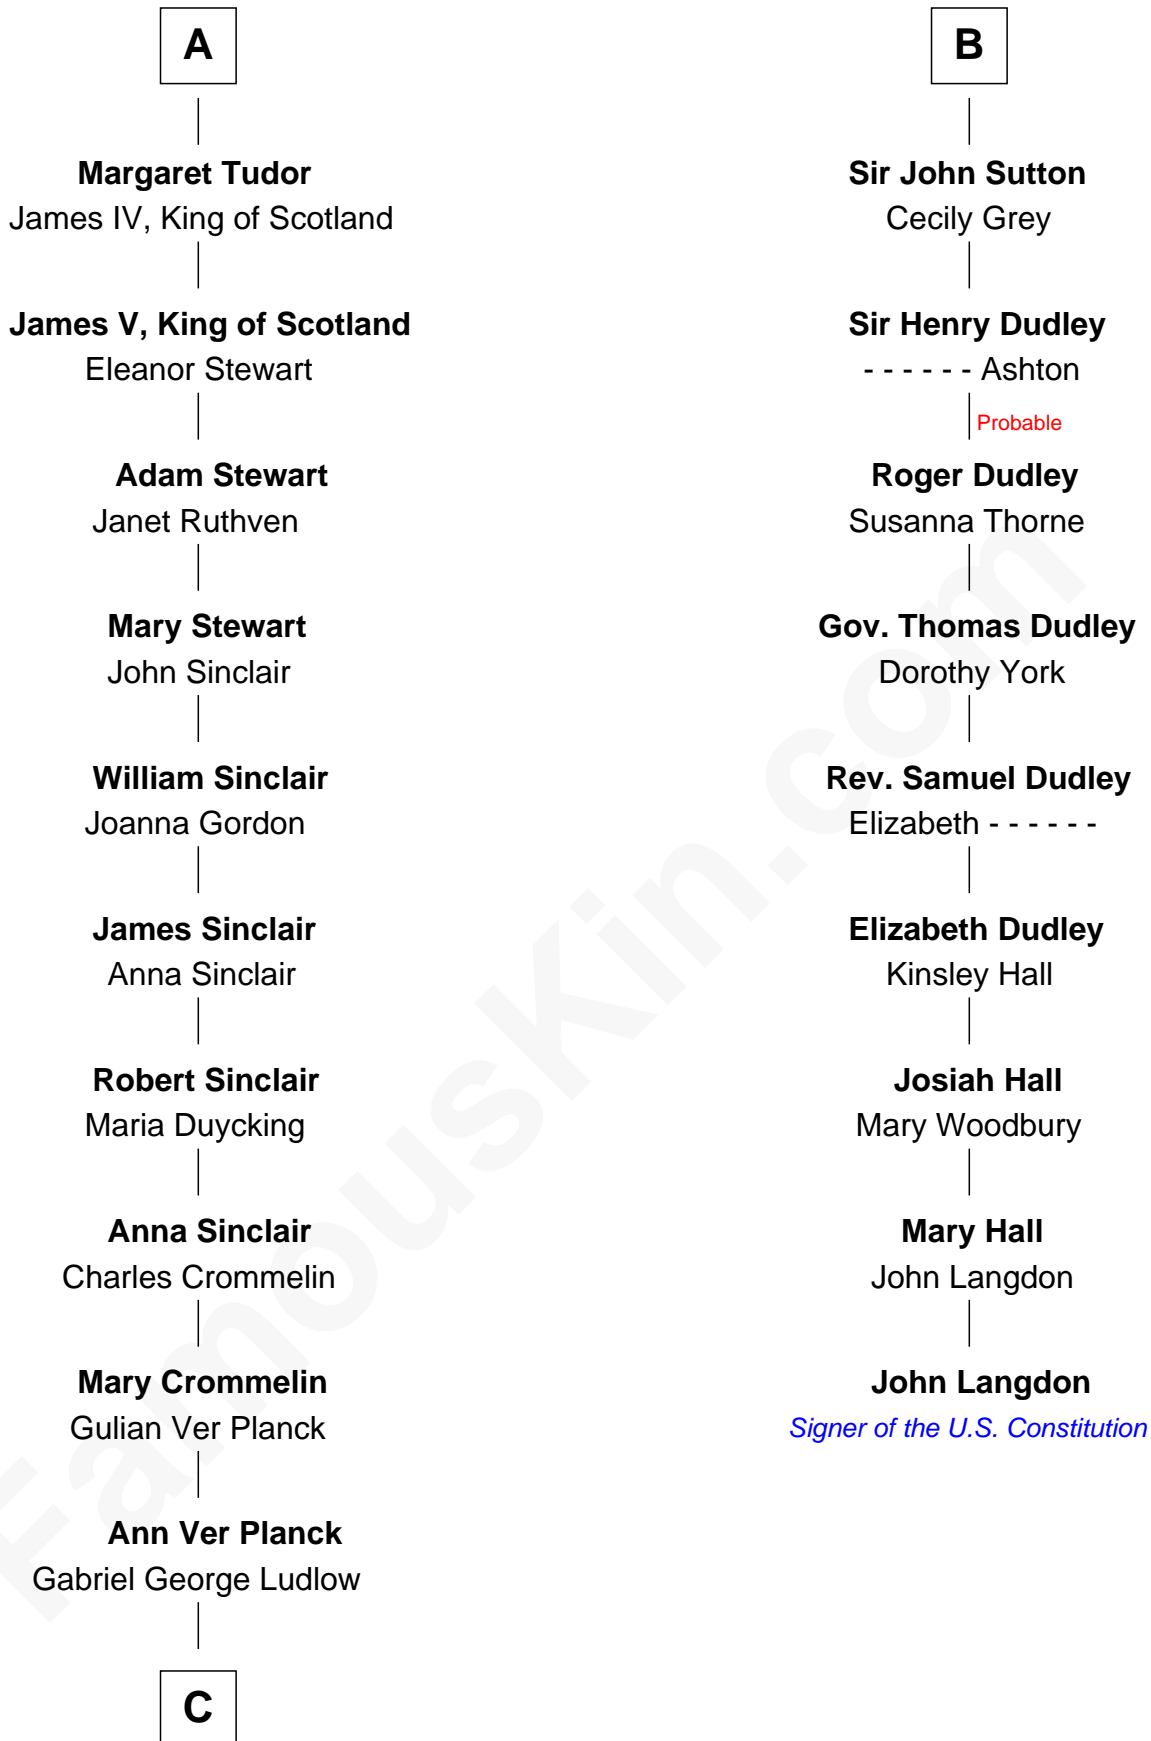

## Relationship Chart of

### Eleanor Roosevelt

*First Lady of President Franklin D. Roosevelt*

15th cousin 6 times removed of

**John Langdon**

*Signer of the U.S. Constitution*

**C**

—  
**Gabriel Ver Planck Ludlow**

Elizabeth A. Hunter

—  
**Dr. Edward Hunter Ludlow**

Elizabeth Livingston

—  
**Mary Livingston Ludlow**

Valentine Gill Hall

—  
**Anna Rebecca Hall**

Elliott Roosevelt

—  
**Eleanor Roosevelt**

*First Lady of Franklin Roosevelt*