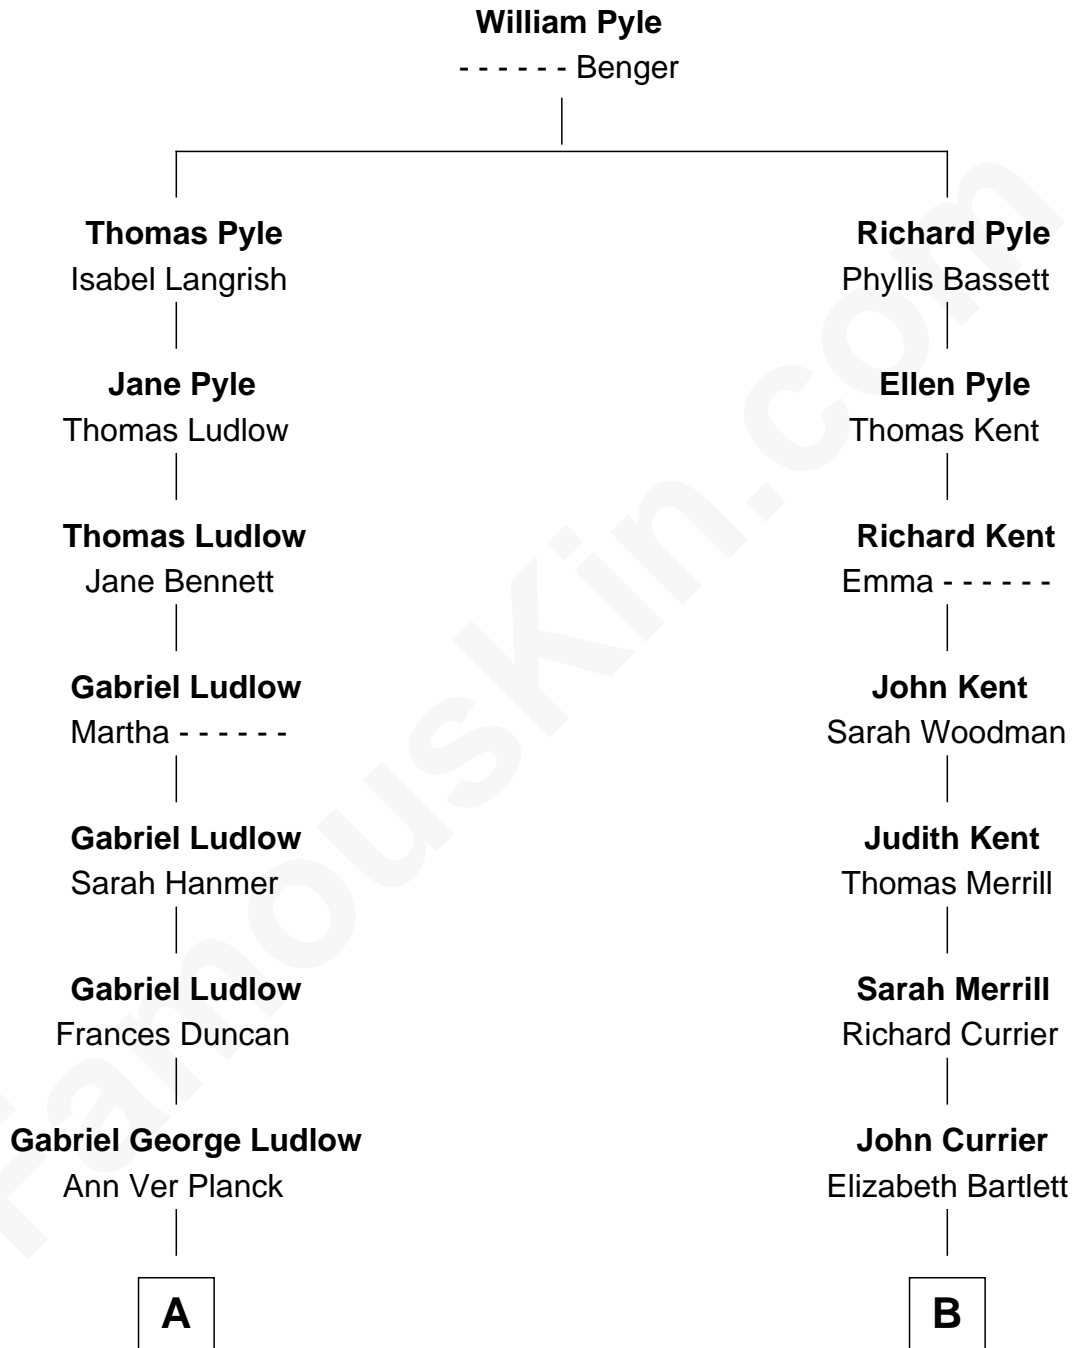

FamousKin.com

Relationship Chart of

Eleanor Roosevelt

First Lady of President Franklin D. Roosevelt

8th cousin 3 times removed of

Nathaniel Currier

Lithographer (Currier & Ives)