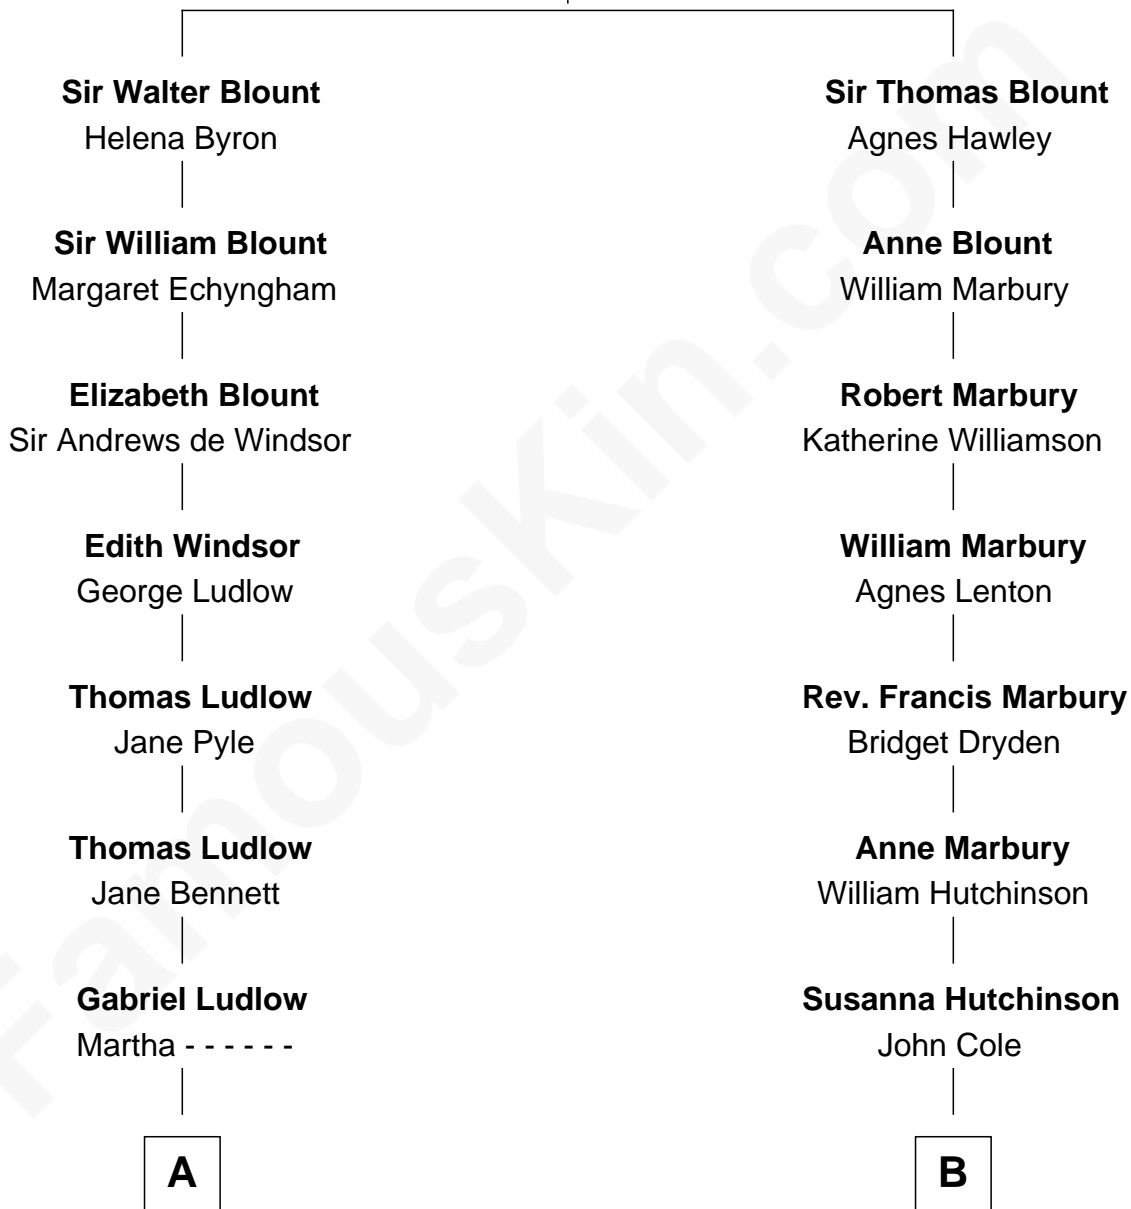

FamousKin.com

Relationship Chart of

Eleanor Roosevelt

First Lady of President Franklin D. Roosevelt

13th cousin 1 time removed of

Shanghai Pierce
Texas Cattleman

Sir Thomas Blount
Margaret de Gresley

A

Gabriel Ludlow
Sarah Hanmer

Gabriel Ludlow
Frances Duncan

Gabriel George Ludlow
Ann Ver Planck

Gabriel Ver Planck Ludlow
Elizabeth A. Hunter

Dr. Edward Hunter Ludlow
Elizabeth Livingston

Mary Livingston Ludlow
Valentine Gill Hall

Susanna Stoddard
Isaac Pearce

Jonathan D. Pearce
Hanna Phillips Head

Shanghai Pierce
Texas Cattleman