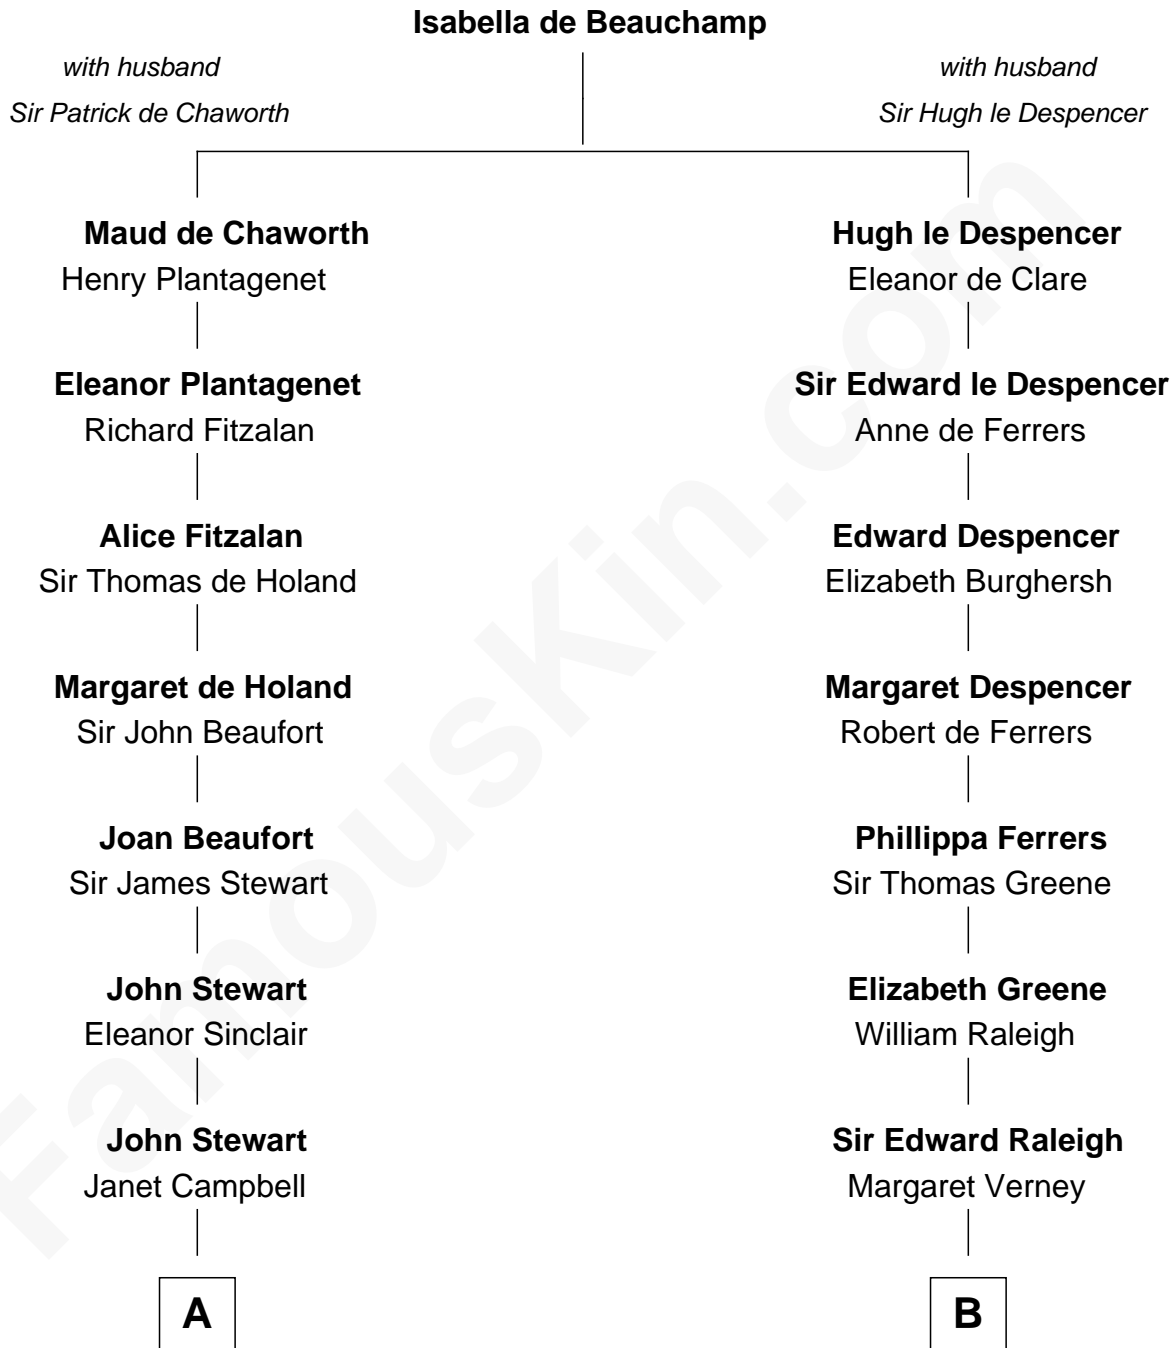

FamousKin.com

Relationship Chart of

Eleanor Roosevelt

First Lady of President Franklin D. Roosevelt

19th cousin of

Shanghai Pierce
Texas Cattleman

C

Martha Bulloch
Theodore Roosevelt

Elliott Roosevelt
Anna Rebecca Hall

Eleanor Roosevelt
First Lady of Franklin Roosevelt

D

Susanna Stoddard
Isaac Pearce

Jonathan D. Pearce
Hanna Phillips Head

Shanghai Pierce
Texas Cattleman

FamousKin.com