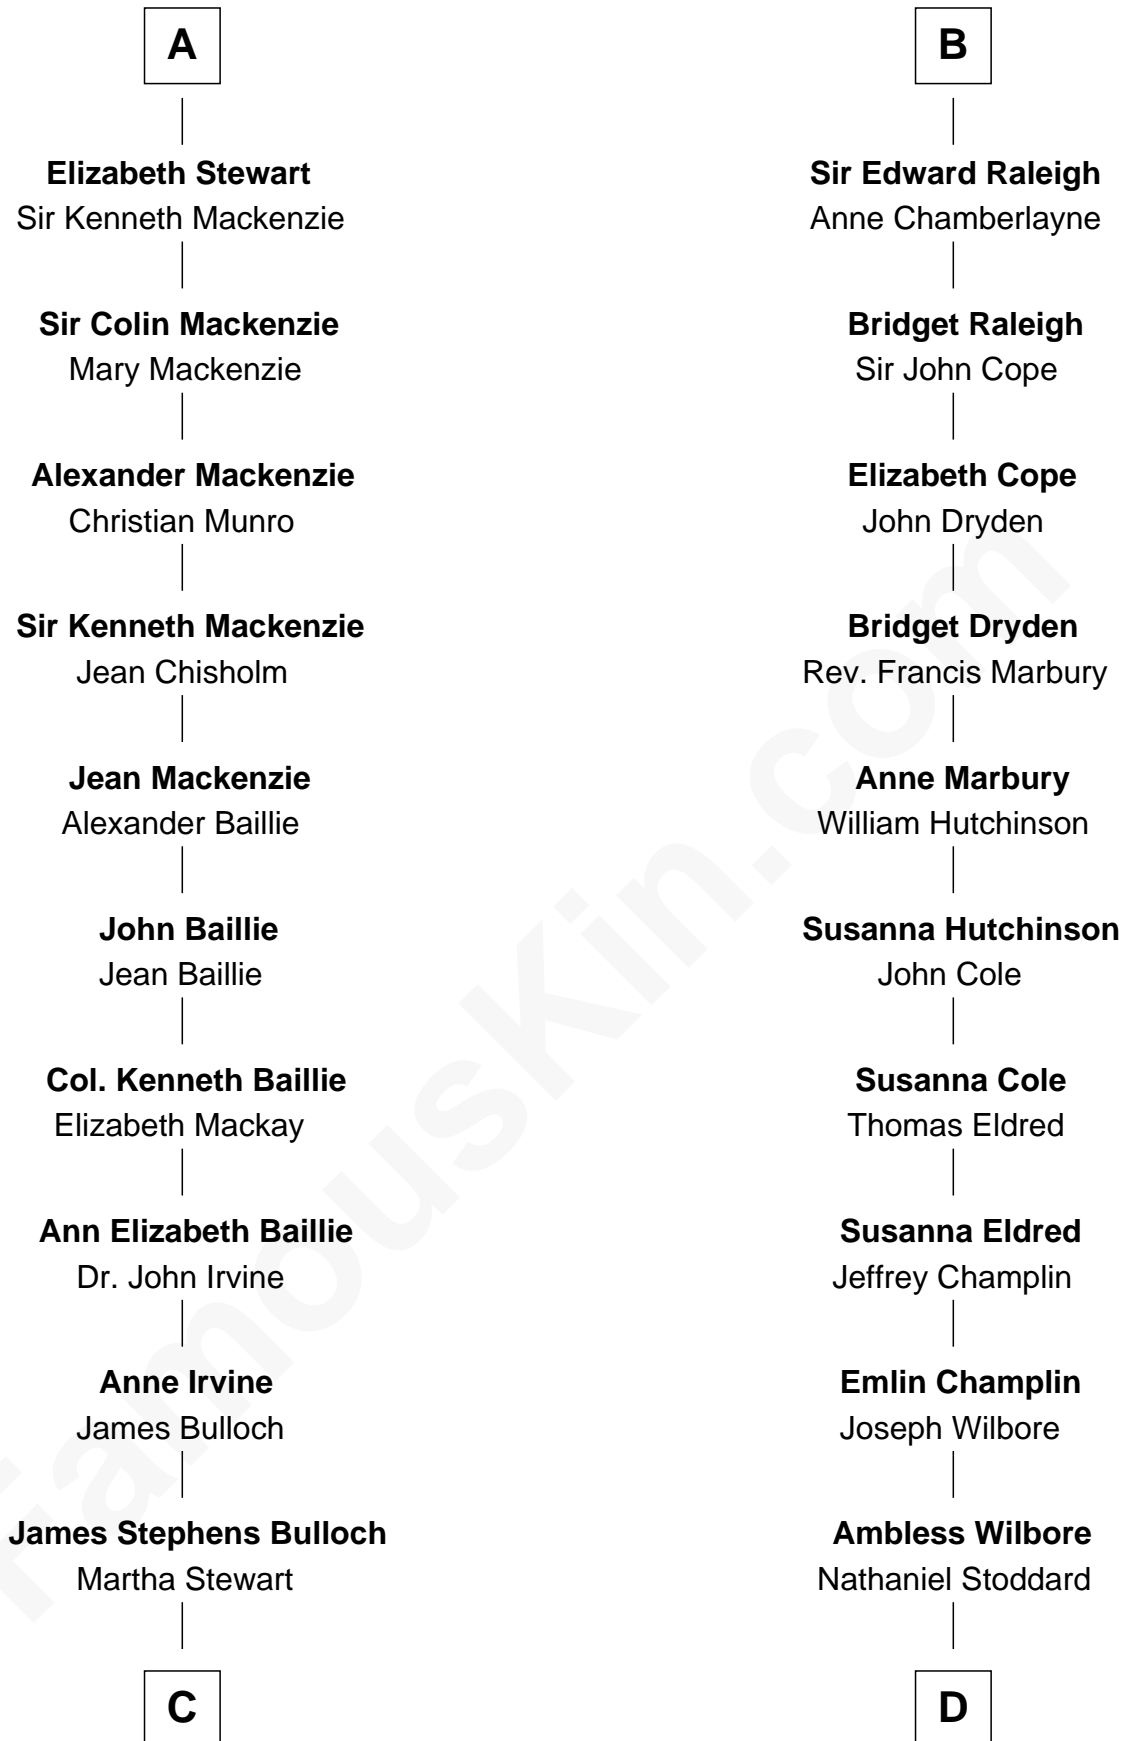

FamousKin.com

Relationship Chart of

Eleanor Roosevelt

First Lady of President Franklin D. Roosevelt

19th cousin of

Shanghai Pierce
Texas Cattleman

C

Martha Bulloch
Theodore Roosevelt

Elliott Roosevelt
Anna Rebecca Hall

Eleanor Roosevelt
First Lady of Franklin Roosevelt

D

Susanna Stoddard
Isaac Pearce

Jonathan D. Pearce
Hanna Phillips Head

Shanghai Pierce
Texas Cattleman

FamousKin.com