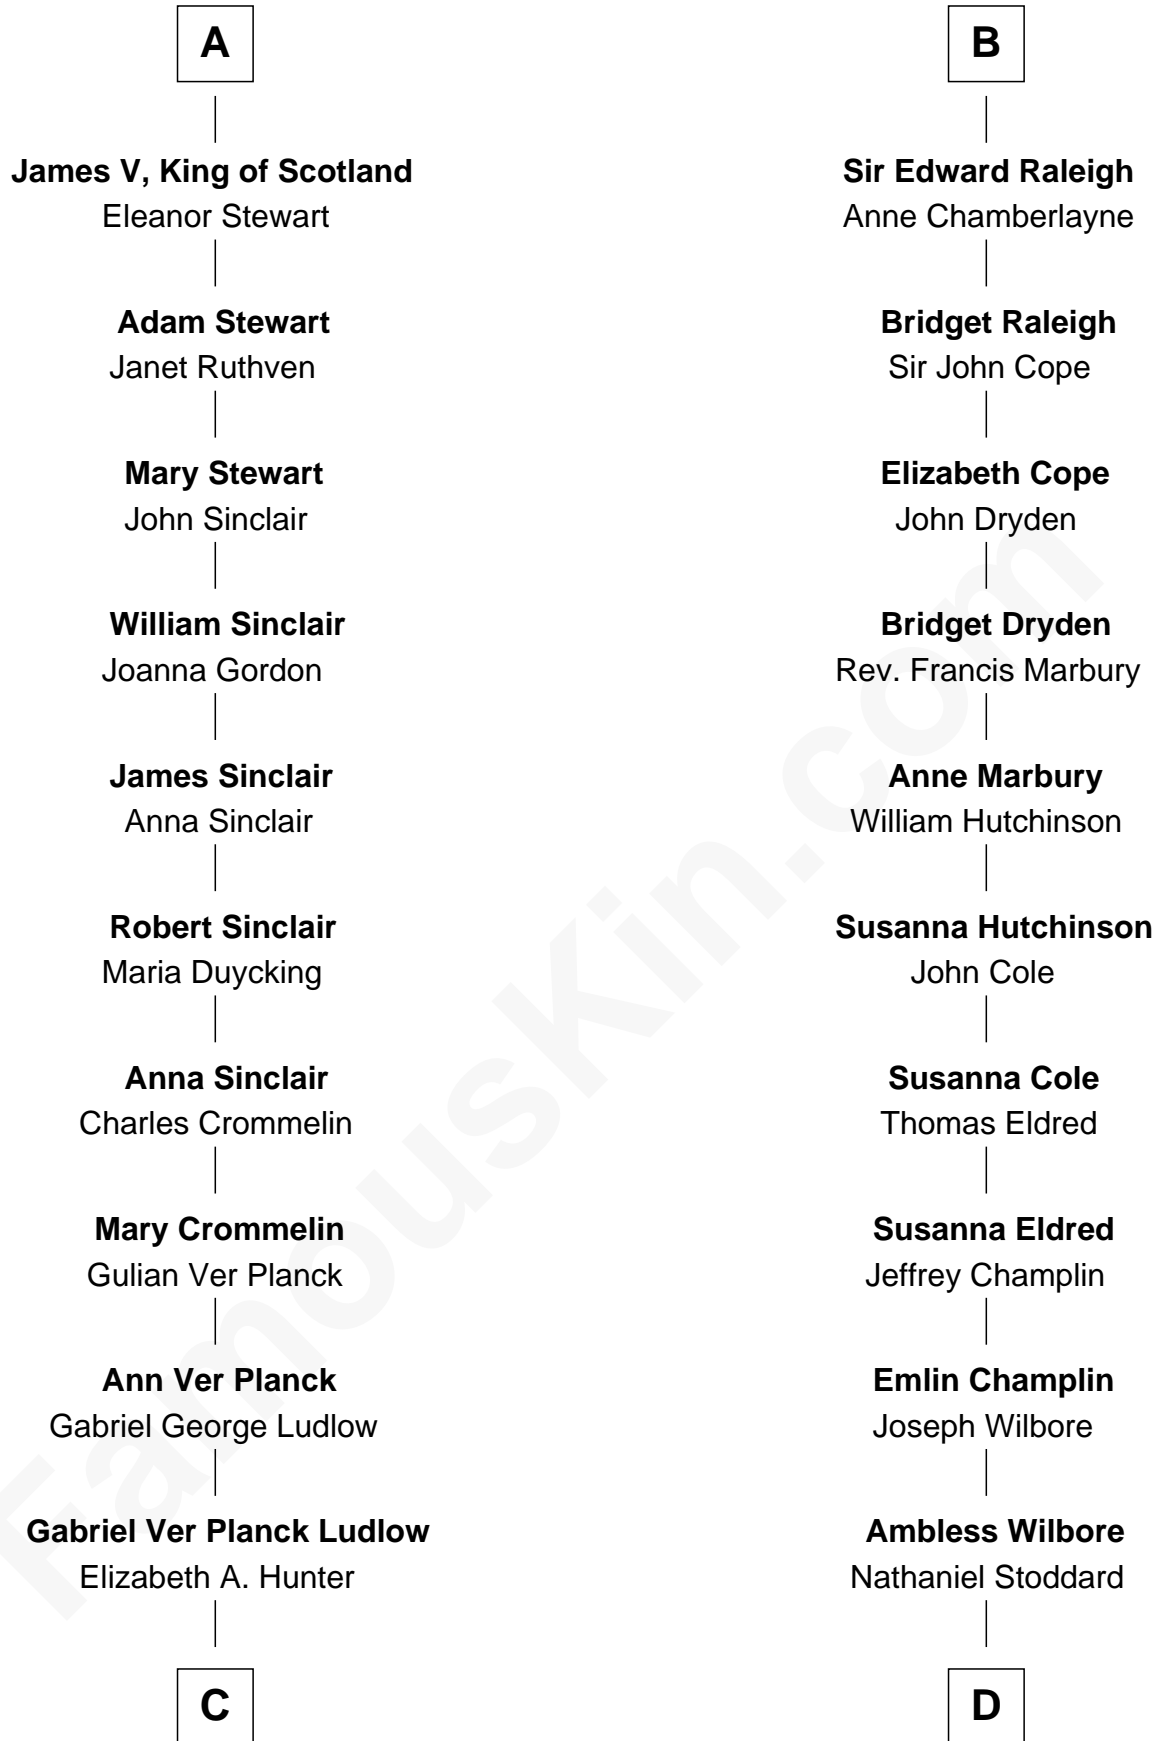

FamousKin.com

Relationship Chart of

Eleanor Roosevelt

First Lady of President Franklin D. Roosevelt

19th cousin 1 time removed of

Shanghai Pierce
Texas Cattleman

Sir Hugh I de Audley
Iseult de Mortimer

C

Dr. Edward Hunter Ludlow

Elizabeth Livingston

Mary Livingston Ludlow

Valentine Gill Hall

Anna Rebecca Hall

Elliott Roosevelt

Eleanor Roosevelt

First Lady of Franklin Roosevelt

D

Susanna Stoddard

Isaac Pearce

Jonathan D. Pearce

Hanna Phillips Head

Shanghai Pierce

Texas Cattleman

FamousKin.com