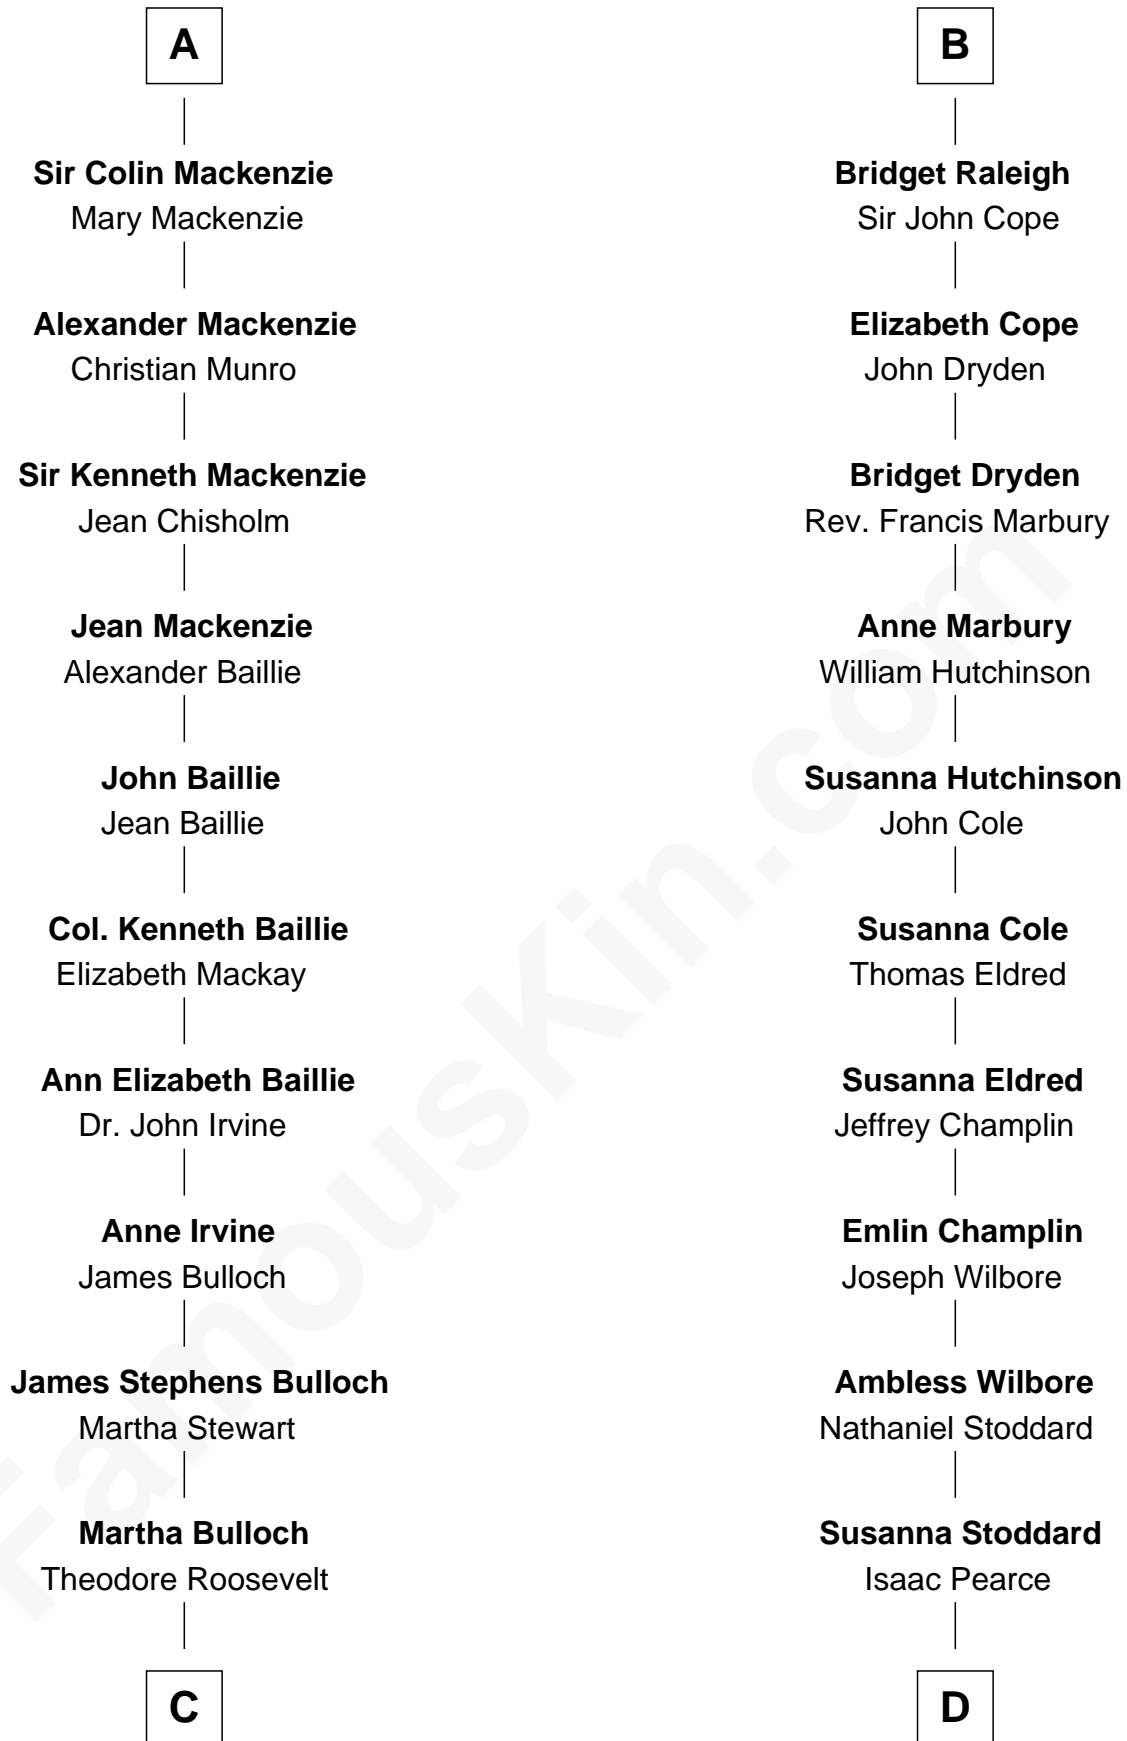

FamousKin.com

Relationship Chart of

Eleanor Roosevelt

First Lady of President Franklin D. Roosevelt

18th cousin of

Shanghai Pierce
Texas Cattleman

Edmund Fitzalan
Alice de Warenne

C

Elliott Roosevelt
Anna Rebecca Hall

Eleanor Roosevelt
First Lady of Franklin Roosevelt

D

Jonathan D. Pearce
Hanna Phillips Head

Shanghai Pierce
Texas Cattleman

FamousKin.com