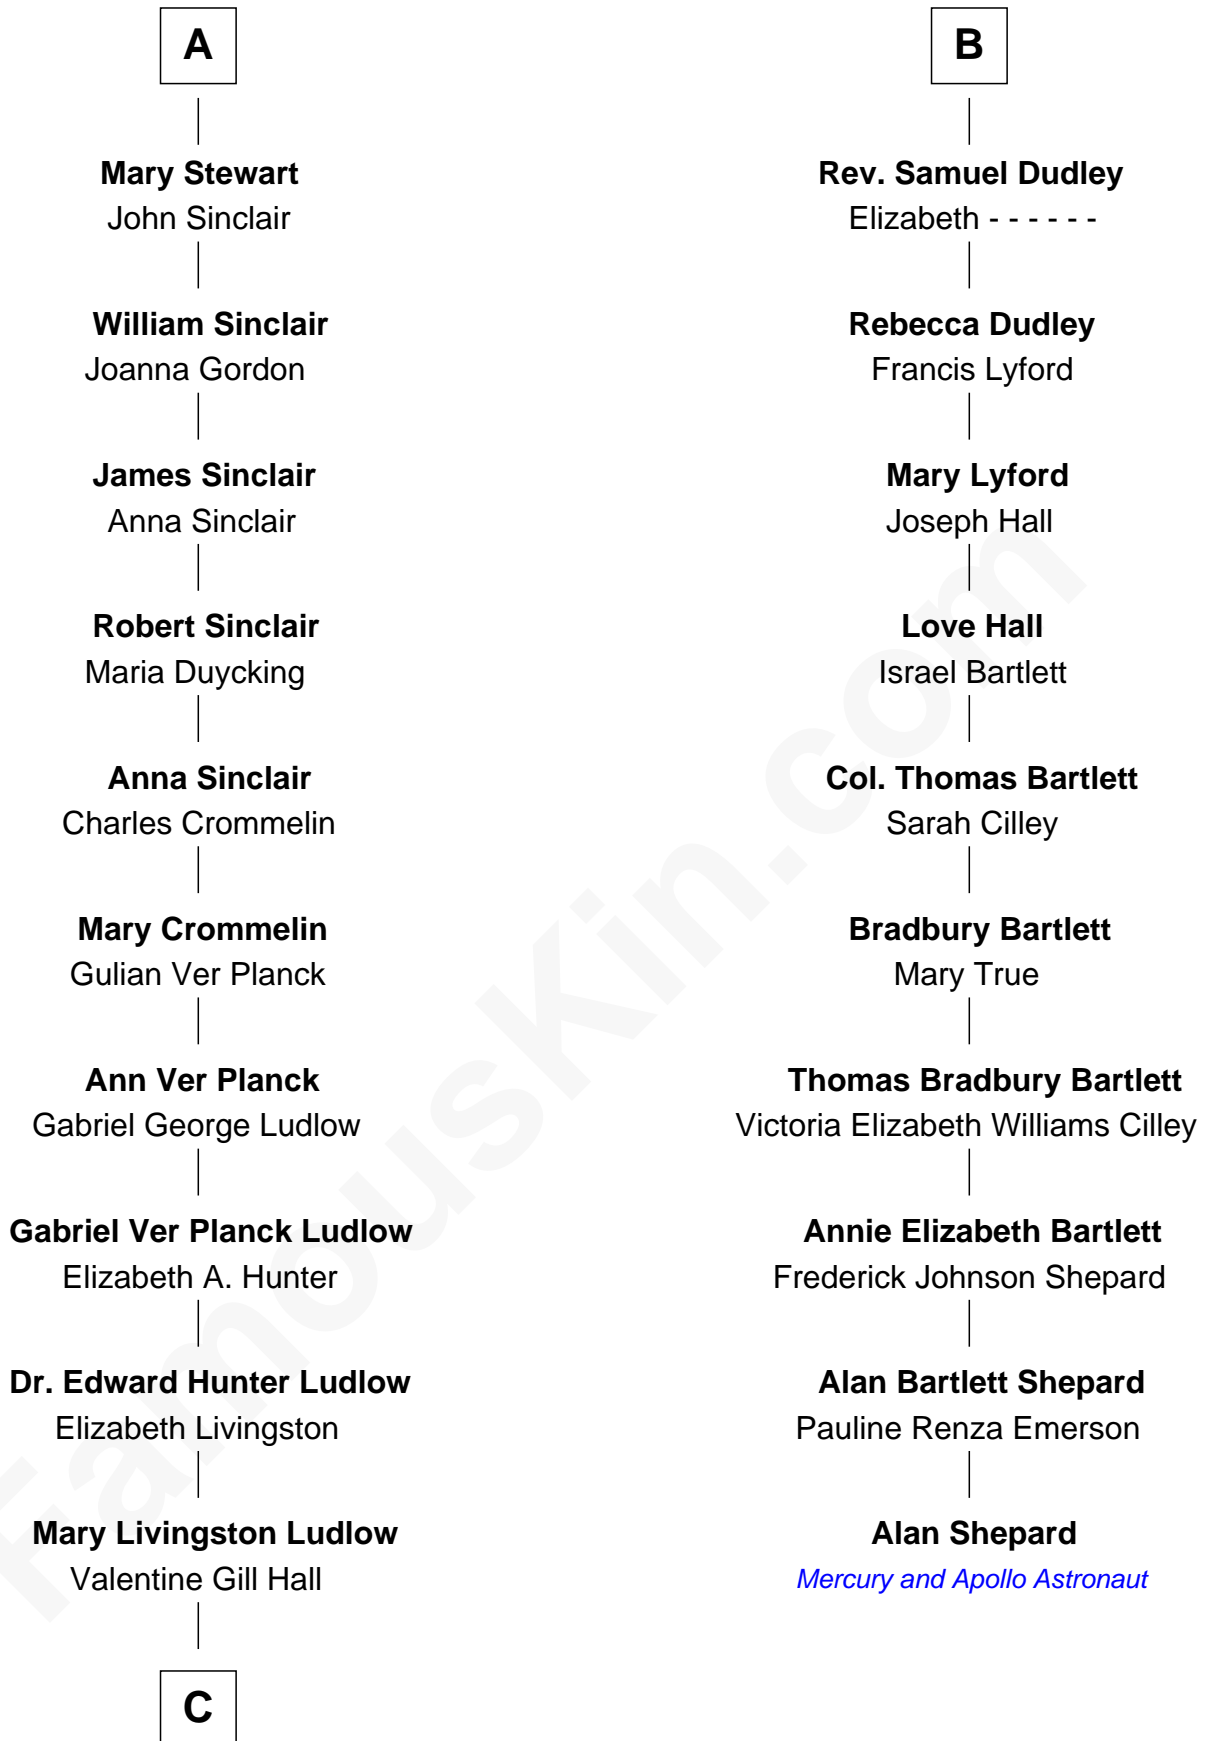

FamousKin.com

Relationship Chart of

Eleanor Roosevelt

First Lady of President Franklin D. Roosevelt

16th cousin 2 times removed of

Alan Shepard

Mercury and Apollo Astronaut

C

—
Anna Rebecca Hall

Elliott Roosevelt

—
Eleanor Roosevelt

First Lady of Franklin Roosevelt

FamousKin.com