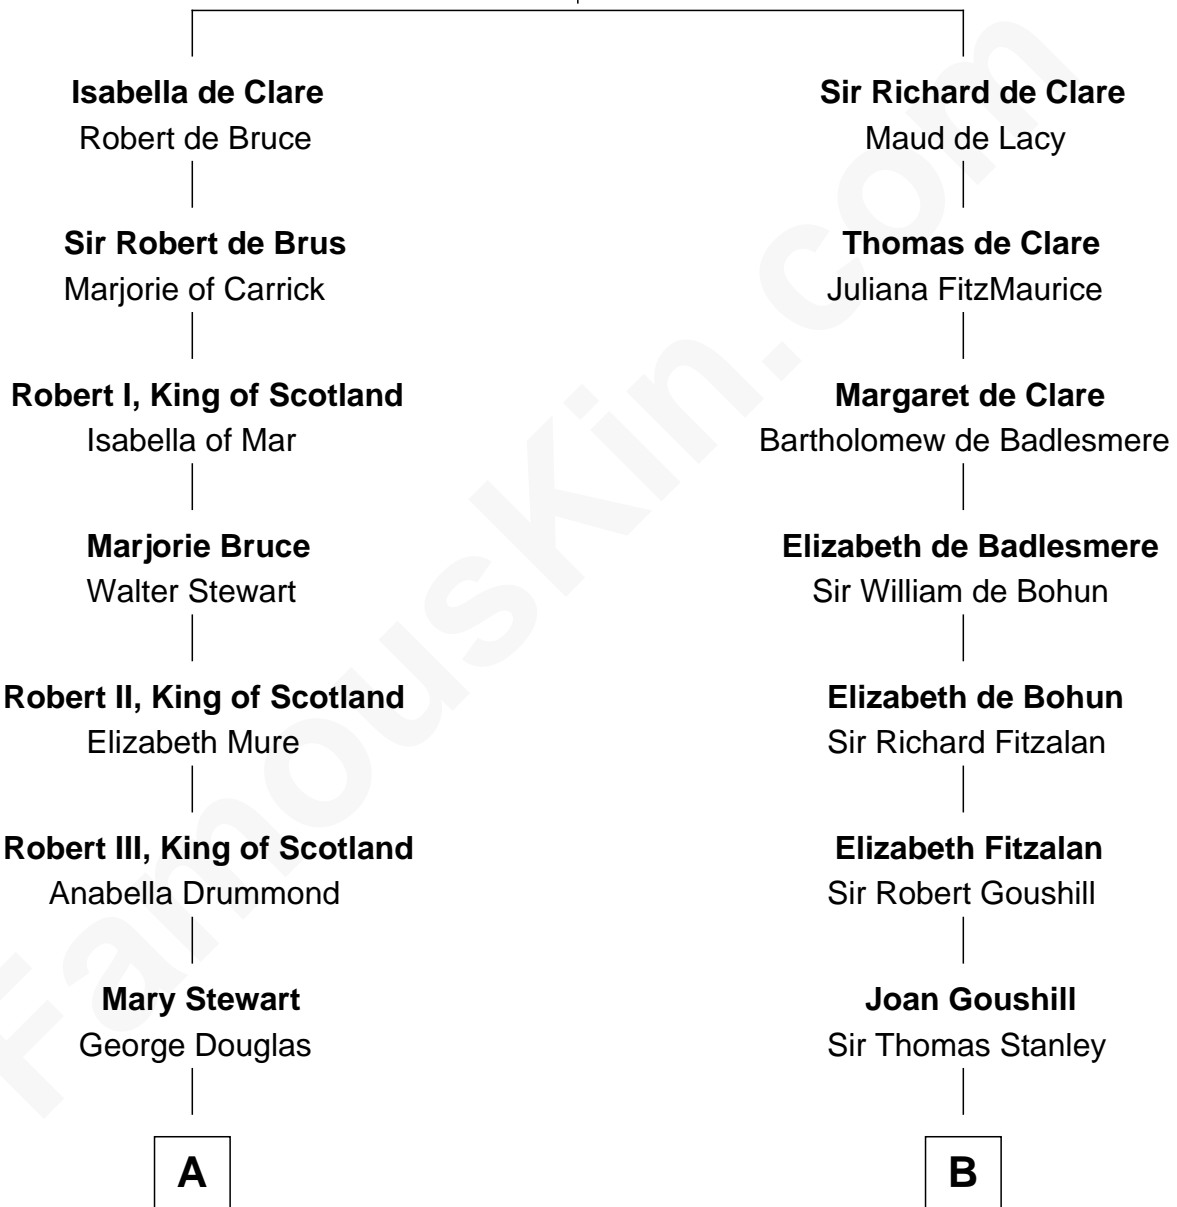

FamousKin.com

Relationship Chart of

Eleanor Roosevelt

First Lady of President Franklin D. Roosevelt

19th cousin 2 times removed of

John Quincy Adams

6th U.S. President

Gilbert de Clare

Isabel Marshal

C

Anne Irvine
James Bulloch

James Stephens Bulloch
Martha Stewart

Martha Bulloch
Theodore Roosevelt

Elliott Roosevelt
Anna Rebecca Hall

Eleanor Roosevelt
First Lady of Franklin Roosevelt

D