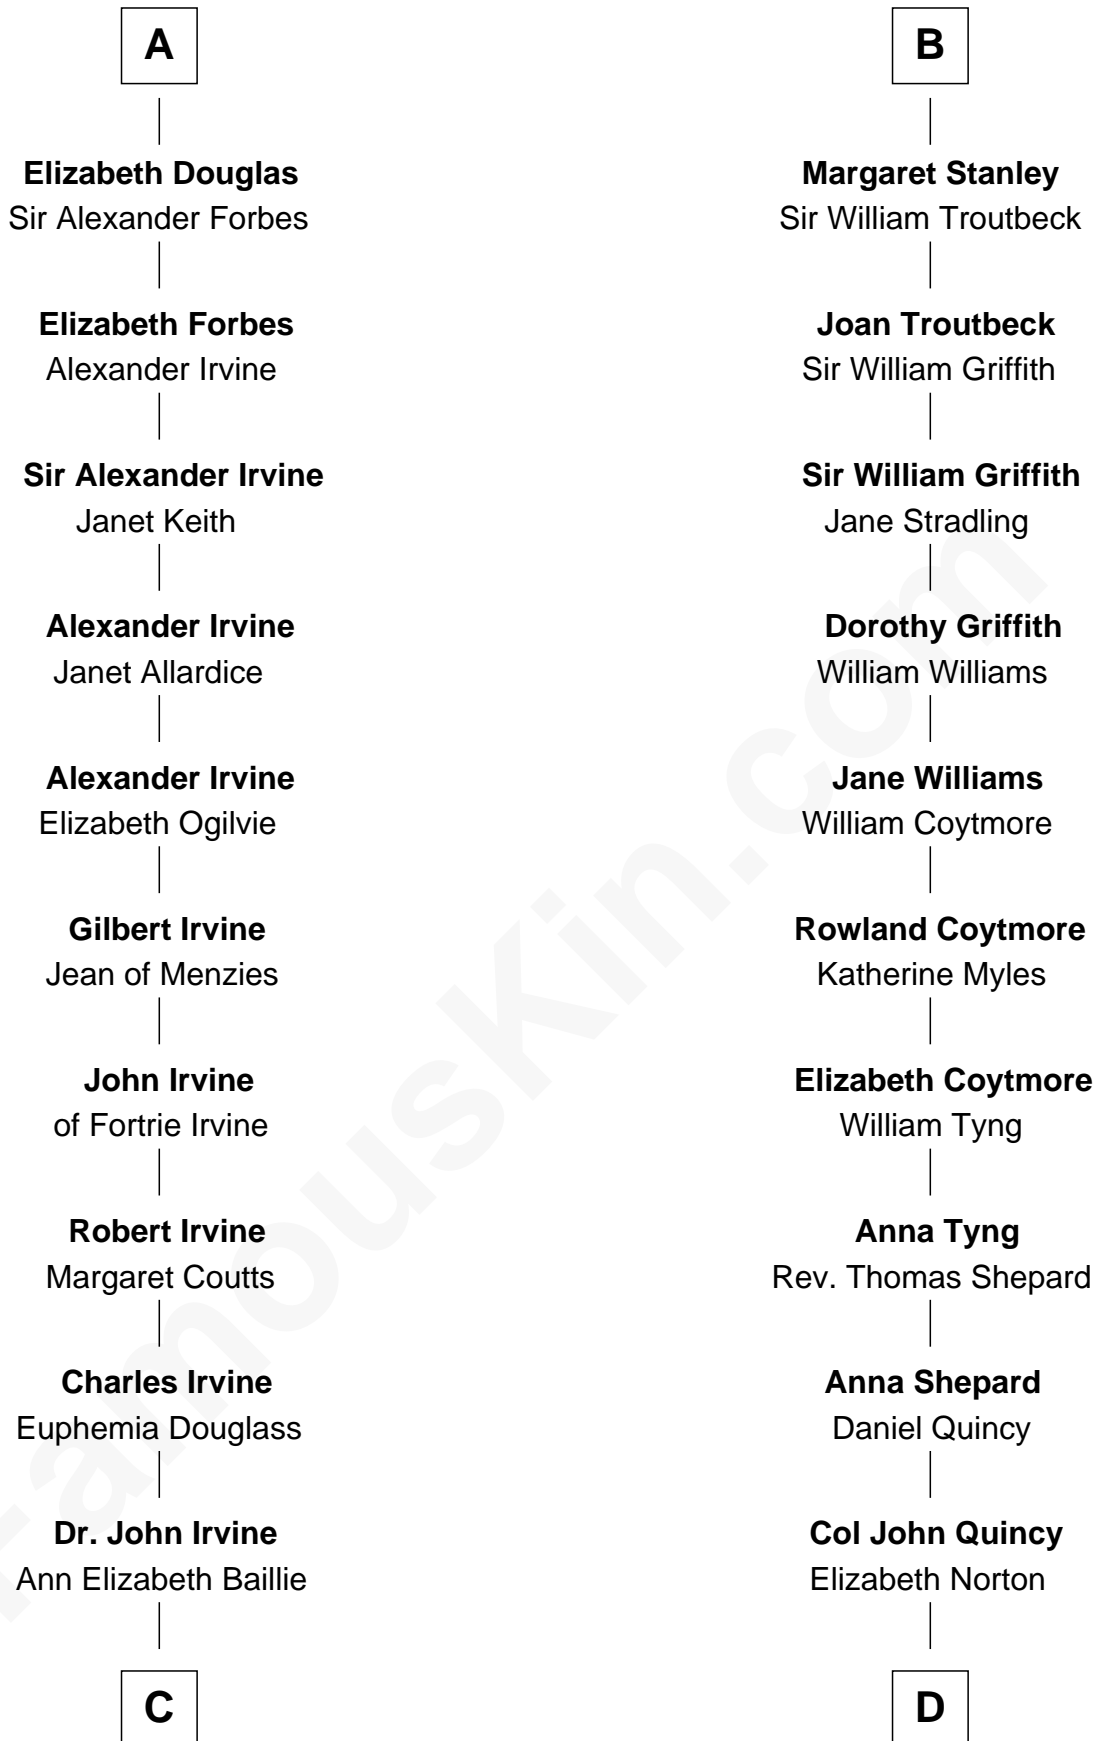

FamousKin.com

Relationship Chart of

Eleanor Roosevelt

First Lady of President Franklin D. Roosevelt

19th cousin 2 times removed of

John Quincy Adams

6th U.S. President

Gilbert de Clare

Isabel Marshal

C

Anne Irvine
James Bulloch

James Stephens Bulloch
Martha Stewart

Martha Bulloch
Theodore Roosevelt

Elliott Roosevelt
Anna Rebecca Hall

Eleanor Roosevelt
First Lady of Franklin Roosevelt

D