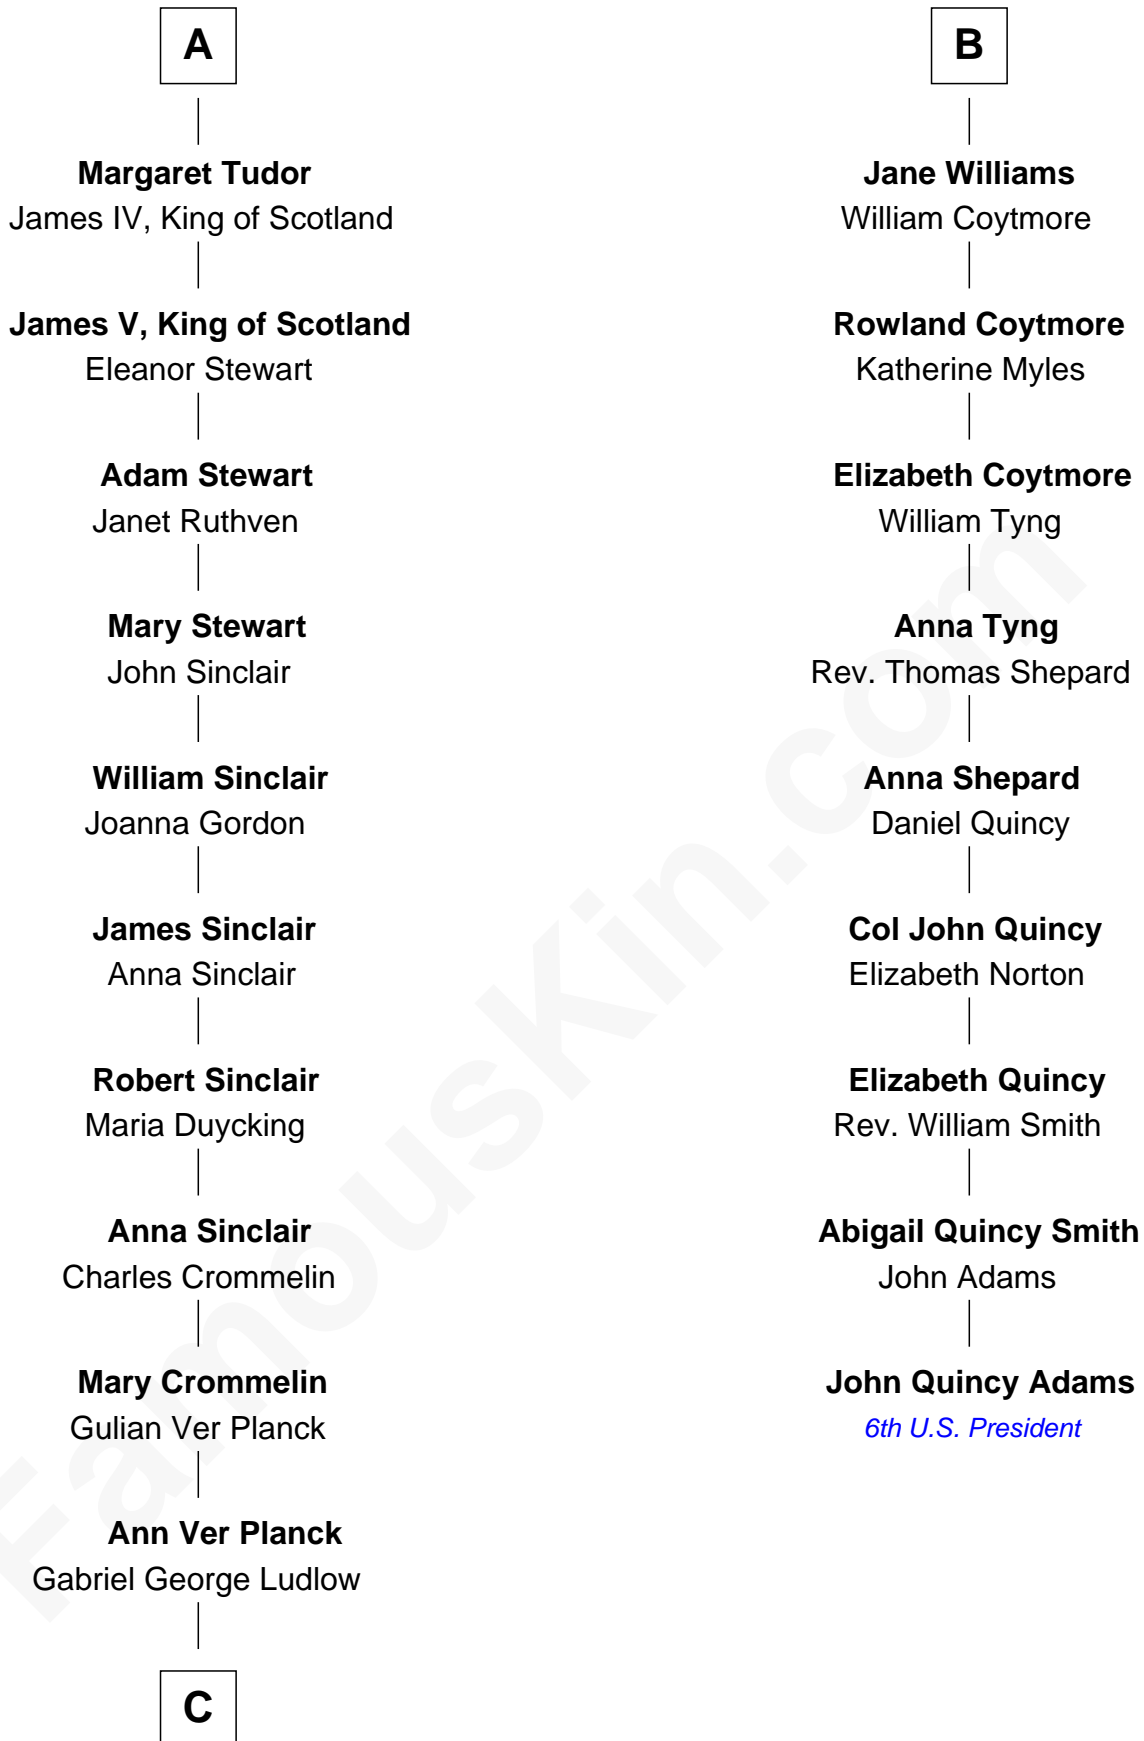

FamousKin.com

Relationship Chart of

Eleanor Roosevelt

First Lady of President Franklin D. Roosevelt

15th cousin 6 times removed of

John Quincy Adams

6th U.S. President

C

—
Gabriel Ver Planck Ludlow

Elizabeth A. Hunter

—
Dr. Edward Hunter Ludlow

Elizabeth Livingston

—
Mary Livingston Ludlow

Valentine Gill Hall

—
Anna Rebecca Hall

Elliott Roosevelt

—
Eleanor Roosevelt

First Lady of Franklin Roosevelt

FamousKin.com