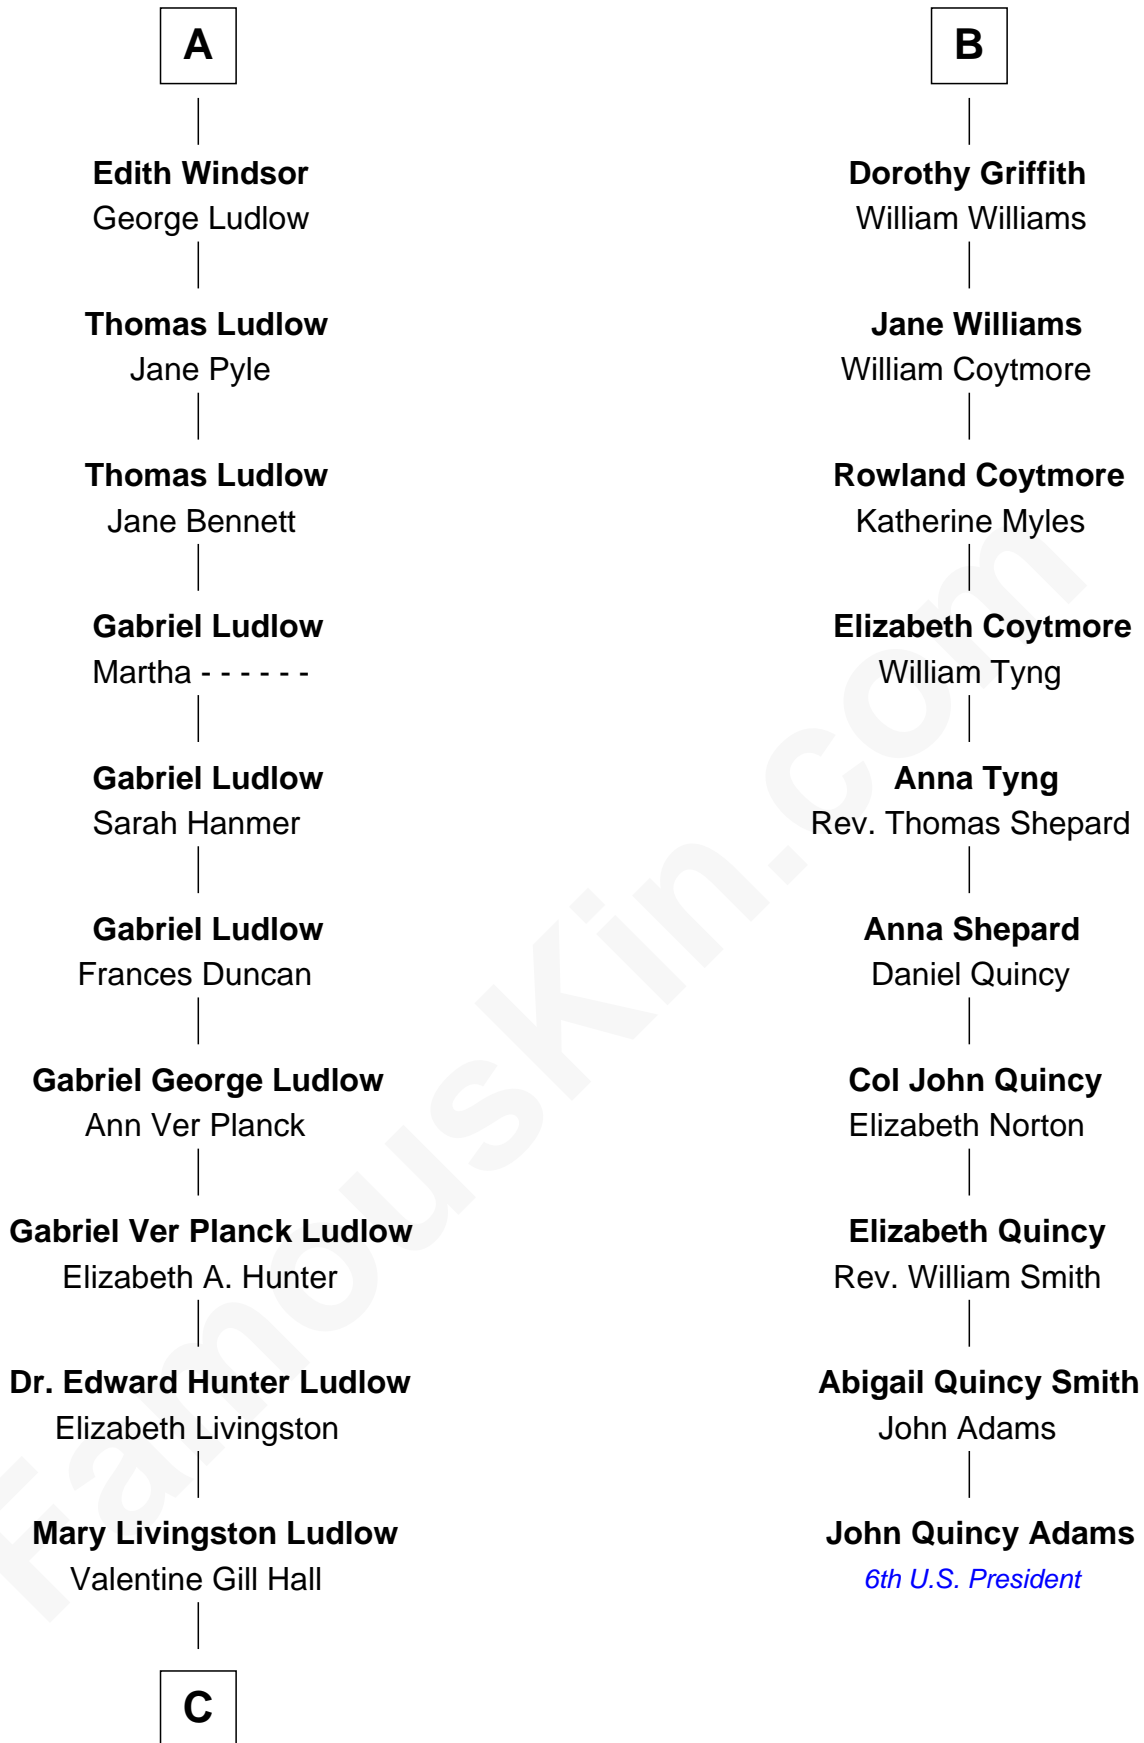

FamousKin.com

Relationship Chart of

Eleanor Roosevelt

First Lady of President Franklin D. Roosevelt

16th cousin 2 times removed of

John Quincy Adams

6th U.S. President

Humphrey de Bohun

Elizabeth Plantagenet

C

—
Anna Rebecca Hall

Elliott Roosevelt

—
Eleanor Roosevelt

First Lady of Franklin Roosevelt

FamousKin.com