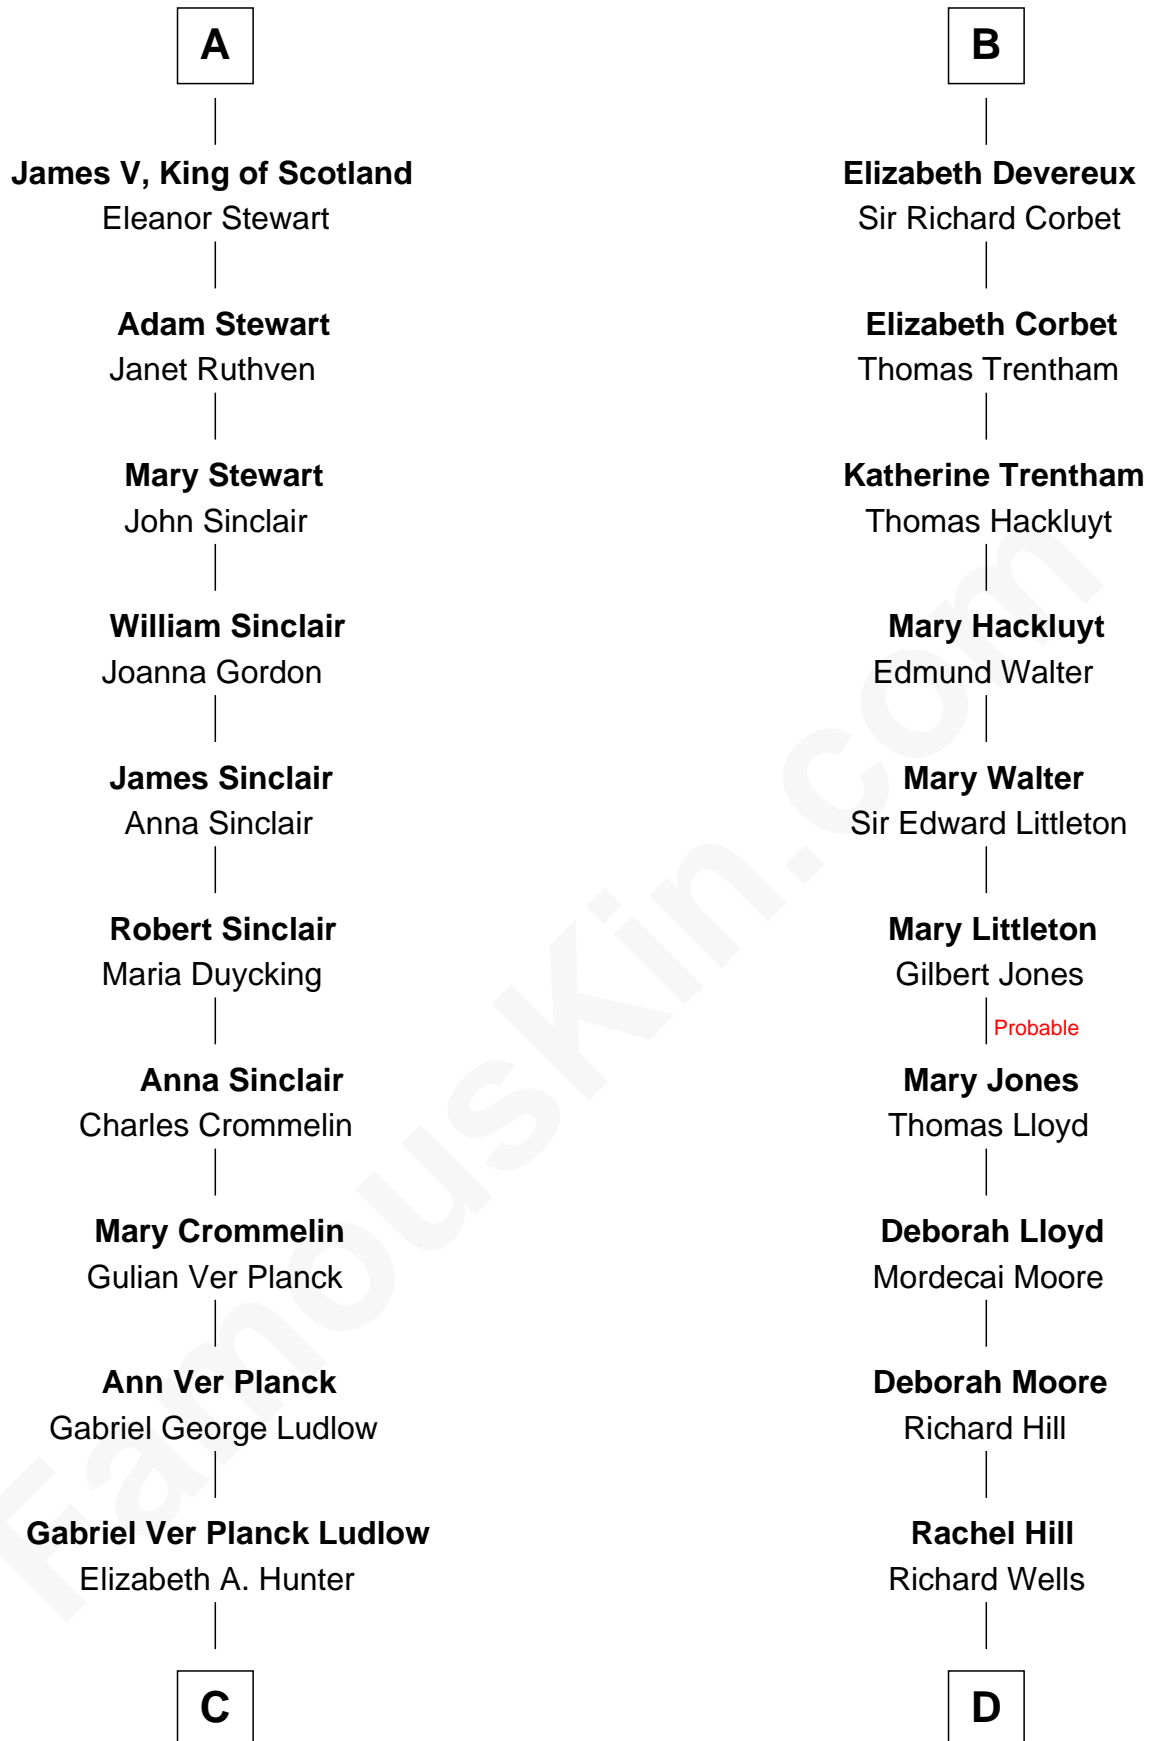

FamousKin.com

Relationship Chart of

Eleanor Roosevelt

First Lady of President Franklin D. Roosevelt

20th cousin 1 time removed of

Orson Welles

Radio, Stage, and Movie Actor

C

Dr. Edward Hunter Ludlow

Elizabeth Livingston

Mary Livingston Ludlow

Valentine Gill Hall

Anna Rebecca Hall

Elliott Roosevelt

Eleanor Roosevelt

First Lady of Franklin Roosevelt