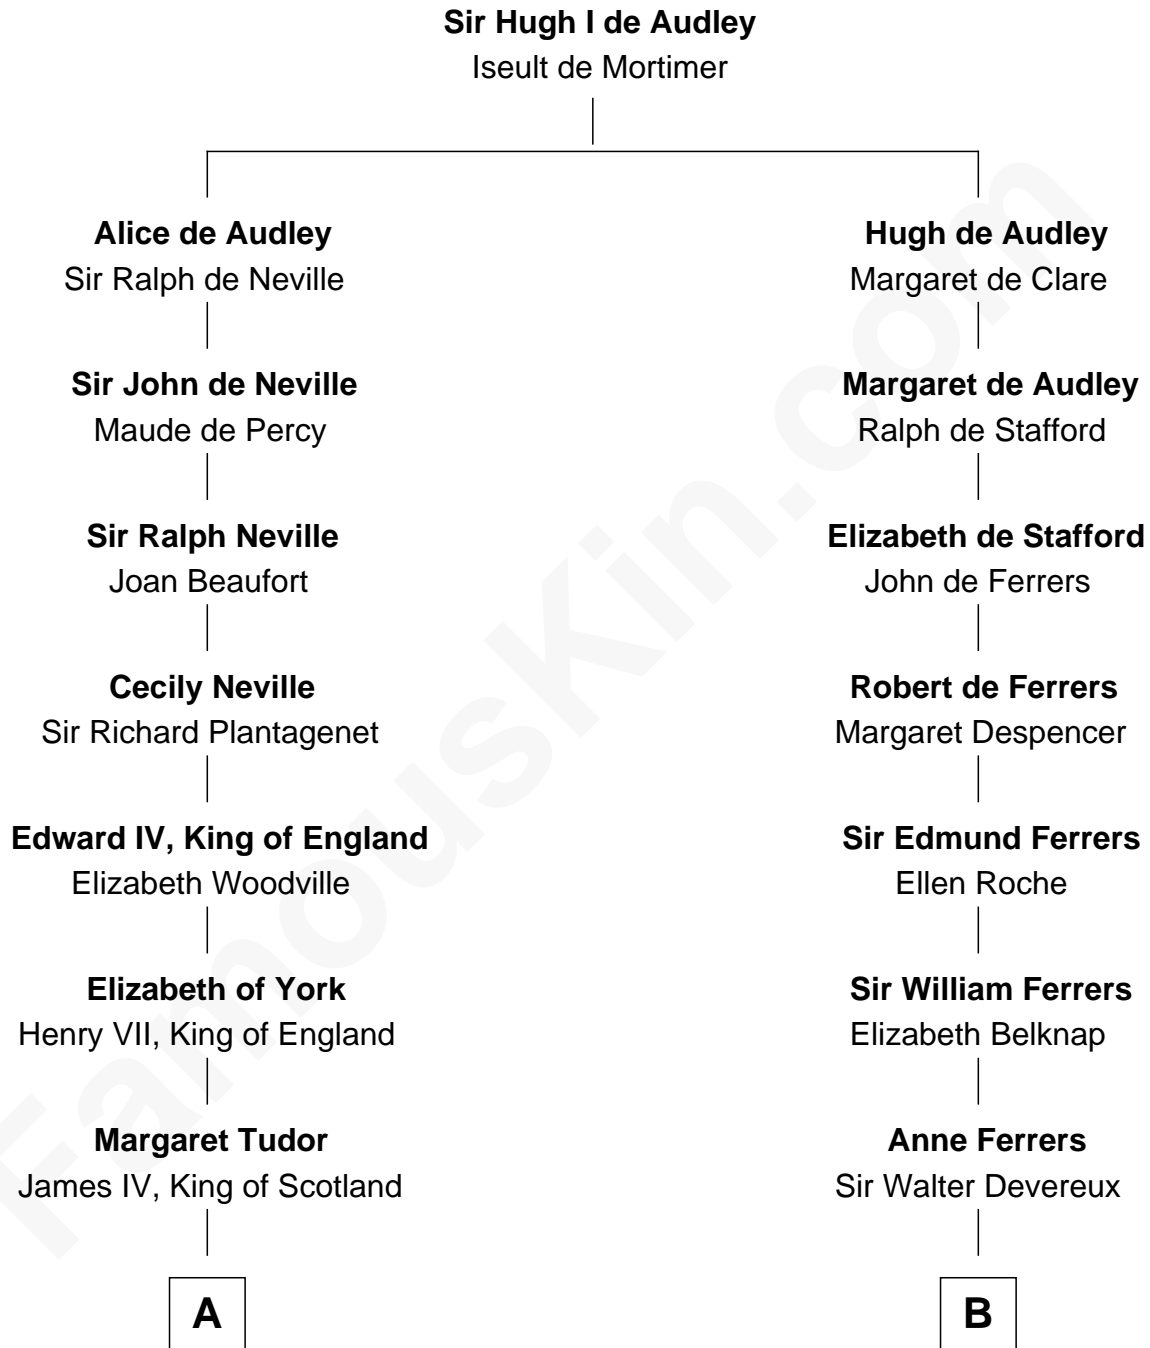

FamousKin.com

Relationship Chart of

Eleanor Roosevelt

First Lady of President Franklin D. Roosevelt

20th cousin 1 time removed of

Orson Welles

Radio, Stage, and Movie Actor

C

Dr. Edward Hunter Ludlow

Elizabeth Livingston

Mary Livingston Ludlow

Valentine Gill Hall

Anna Rebecca Hall

Elliott Roosevelt

Eleanor Roosevelt

First Lady of Franklin Roosevelt