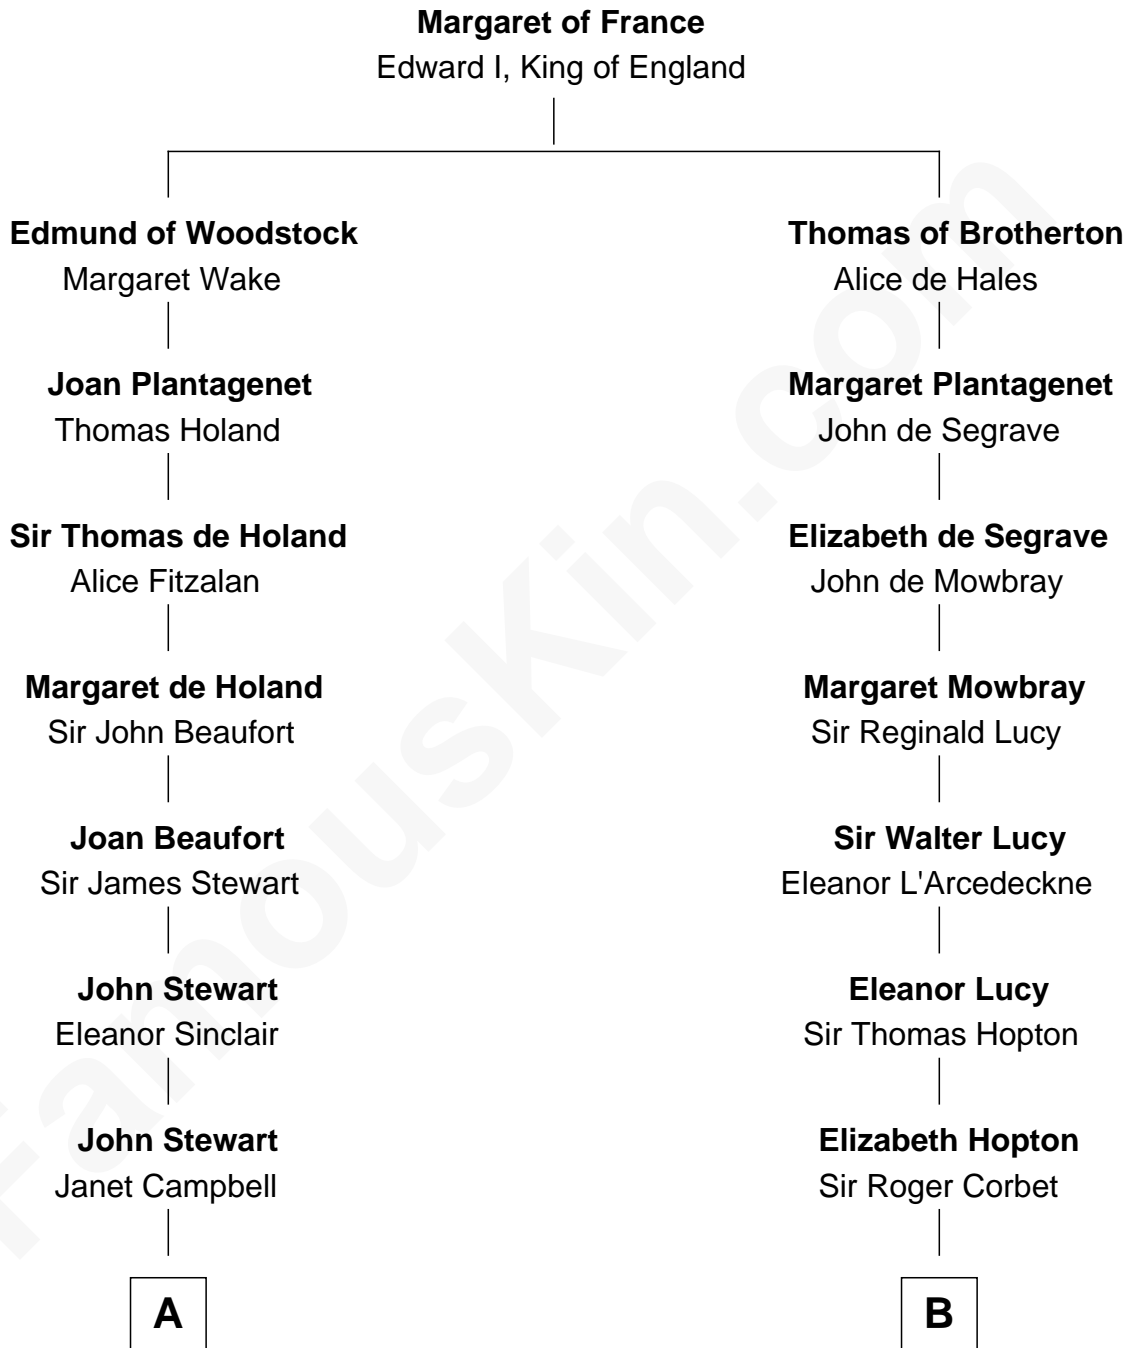

FamousKin.com

Relationship Chart of

Eleanor Roosevelt

First Lady of President Franklin D. Roosevelt

19th cousin 2 times removed of

Orson Welles

Radio, Stage, and Movie Actor

C

Martha Bulloch
Theodore Roosevelt

Elliott Roosevelt
Anna Rebecca Hall

Eleanor Roosevelt
First Lady of Franklin Roosevelt

D

William Hill Wells
Elizabeth Dagworthy

Henry Hill Welles
Mary Putnam

Richard Jones Welles
Mary Blanche Head