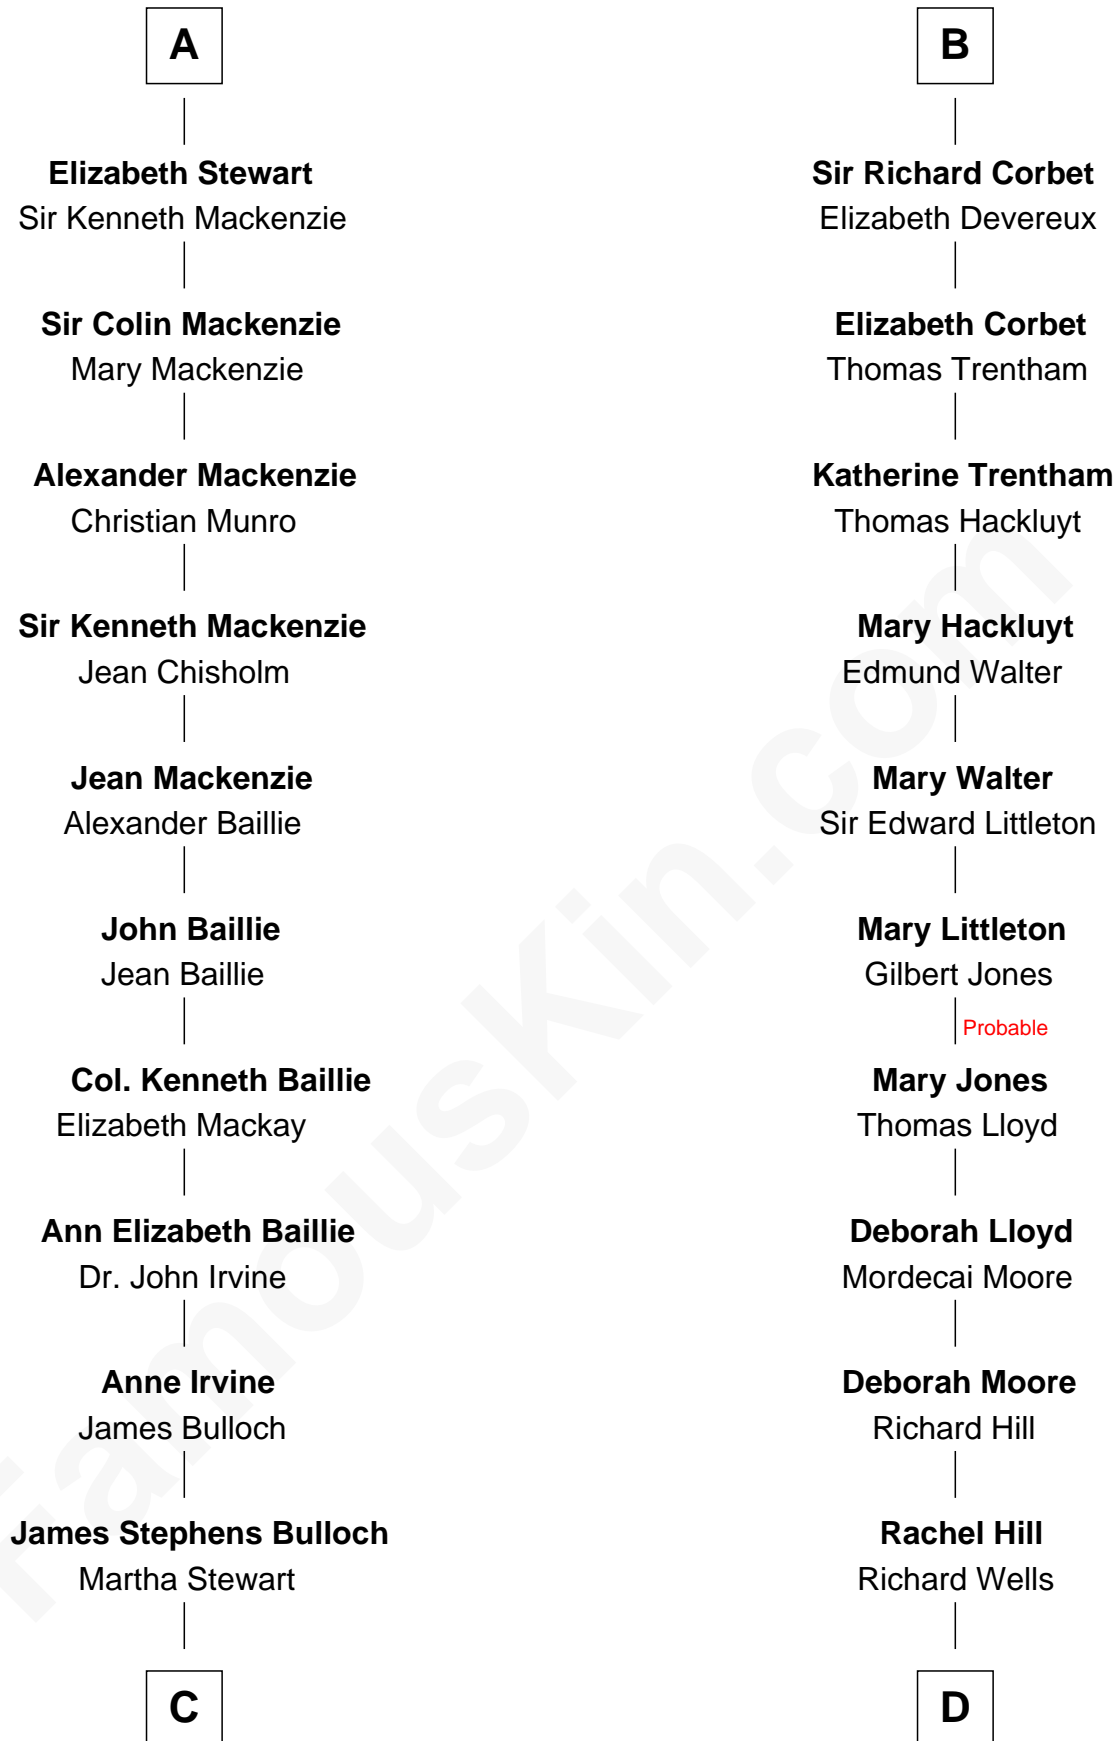

FamousKin.com

Relationship Chart of

Eleanor Roosevelt

First Lady of President Franklin D. Roosevelt

19th cousin 2 times removed of

Orson Welles

Radio, Stage, and Movie Actor

C

Martha Bulloch
Theodore Roosevelt

Elliott Roosevelt
Anna Rebecca Hall

Eleanor Roosevelt
First Lady of Franklin Roosevelt

D

William Hill Wells
Elizabeth Dagworthy

Henry Hill Welles
Mary Putnam

Richard Jones Welles
Mary Blanche Head