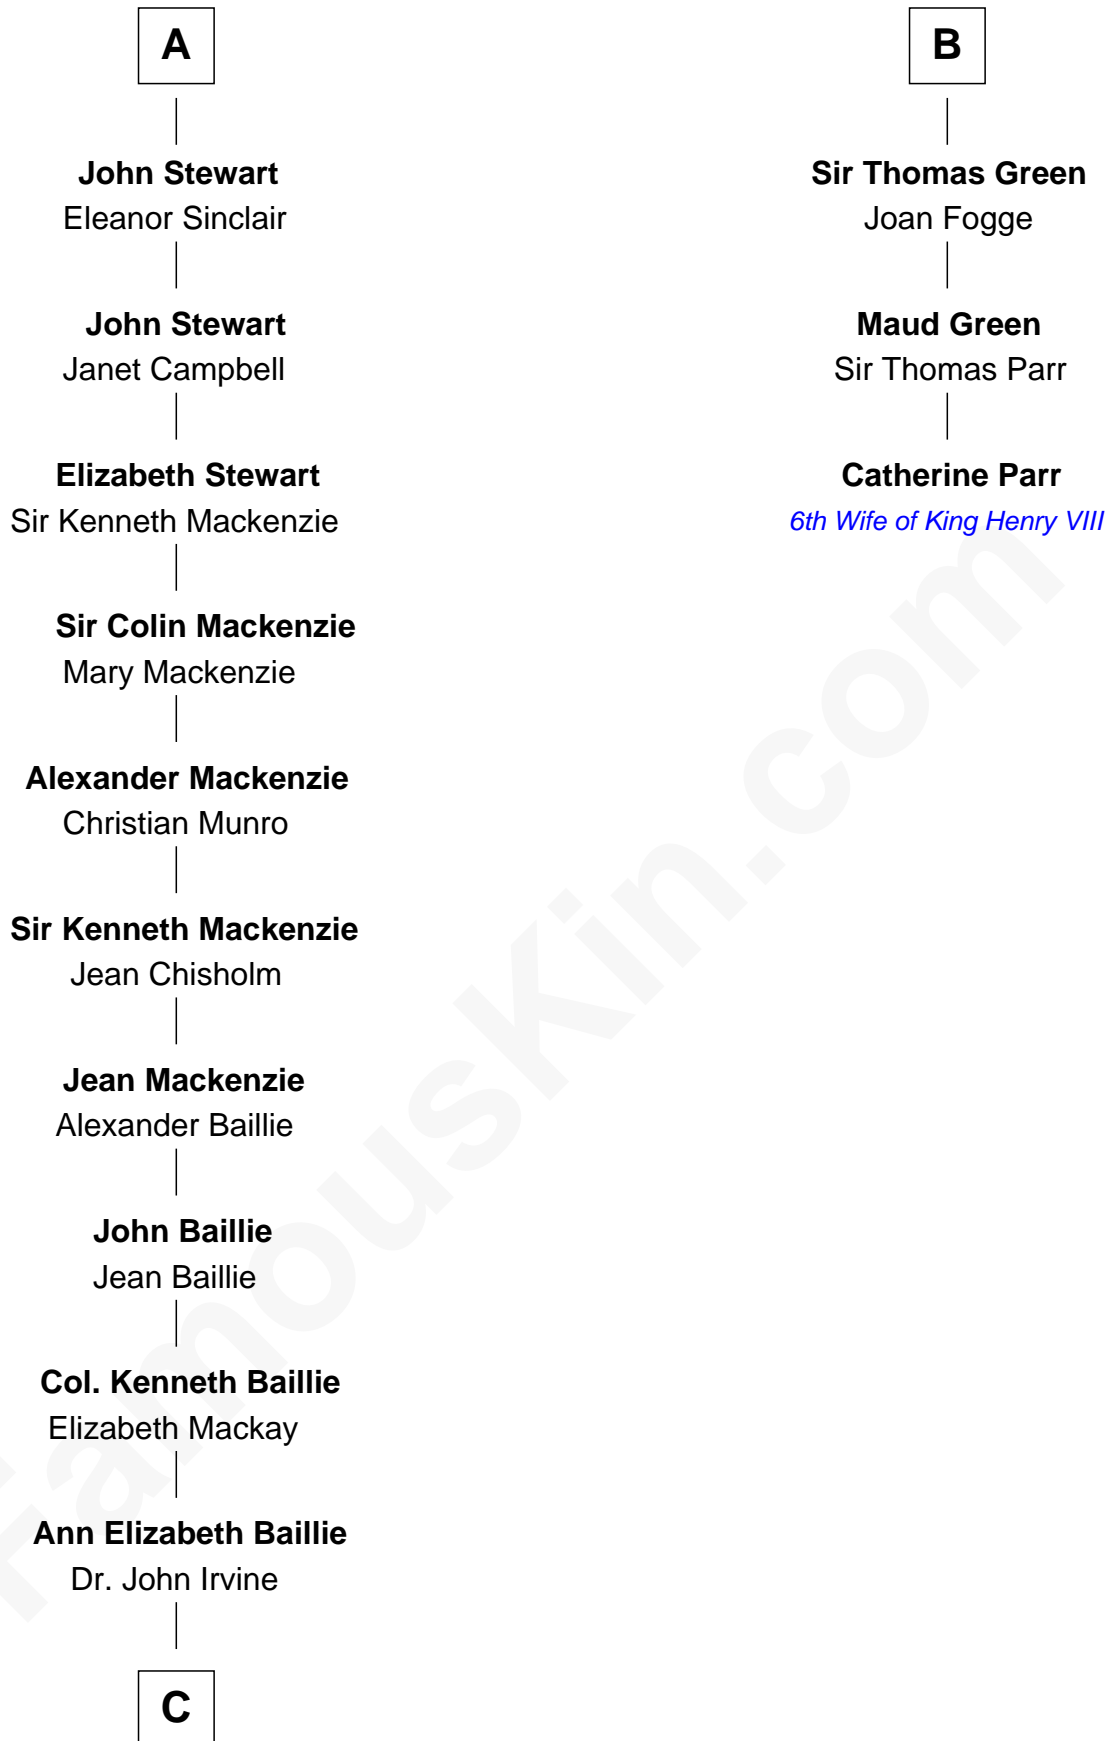

## Relationship Chart of

### Eleanor Roosevelt

*First Lady of President Franklin D. Roosevelt*

9th cousin 12 times removed of

**Catherine Parr**

*6th Wife of King Henry VIII*

**Sir John FitzGeoffrey**

Isabel le Bigod

**C**

**Anne Irvine**  
James Bulloch

**James Stephens Bulloch**  
Martha Stewart

**Martha Bulloch**  
Theodore Roosevelt

**Elliott Roosevelt**  
Anna Rebecca Hall

**Eleanor Roosevelt**  
*First Lady of Franklin Roosevelt*