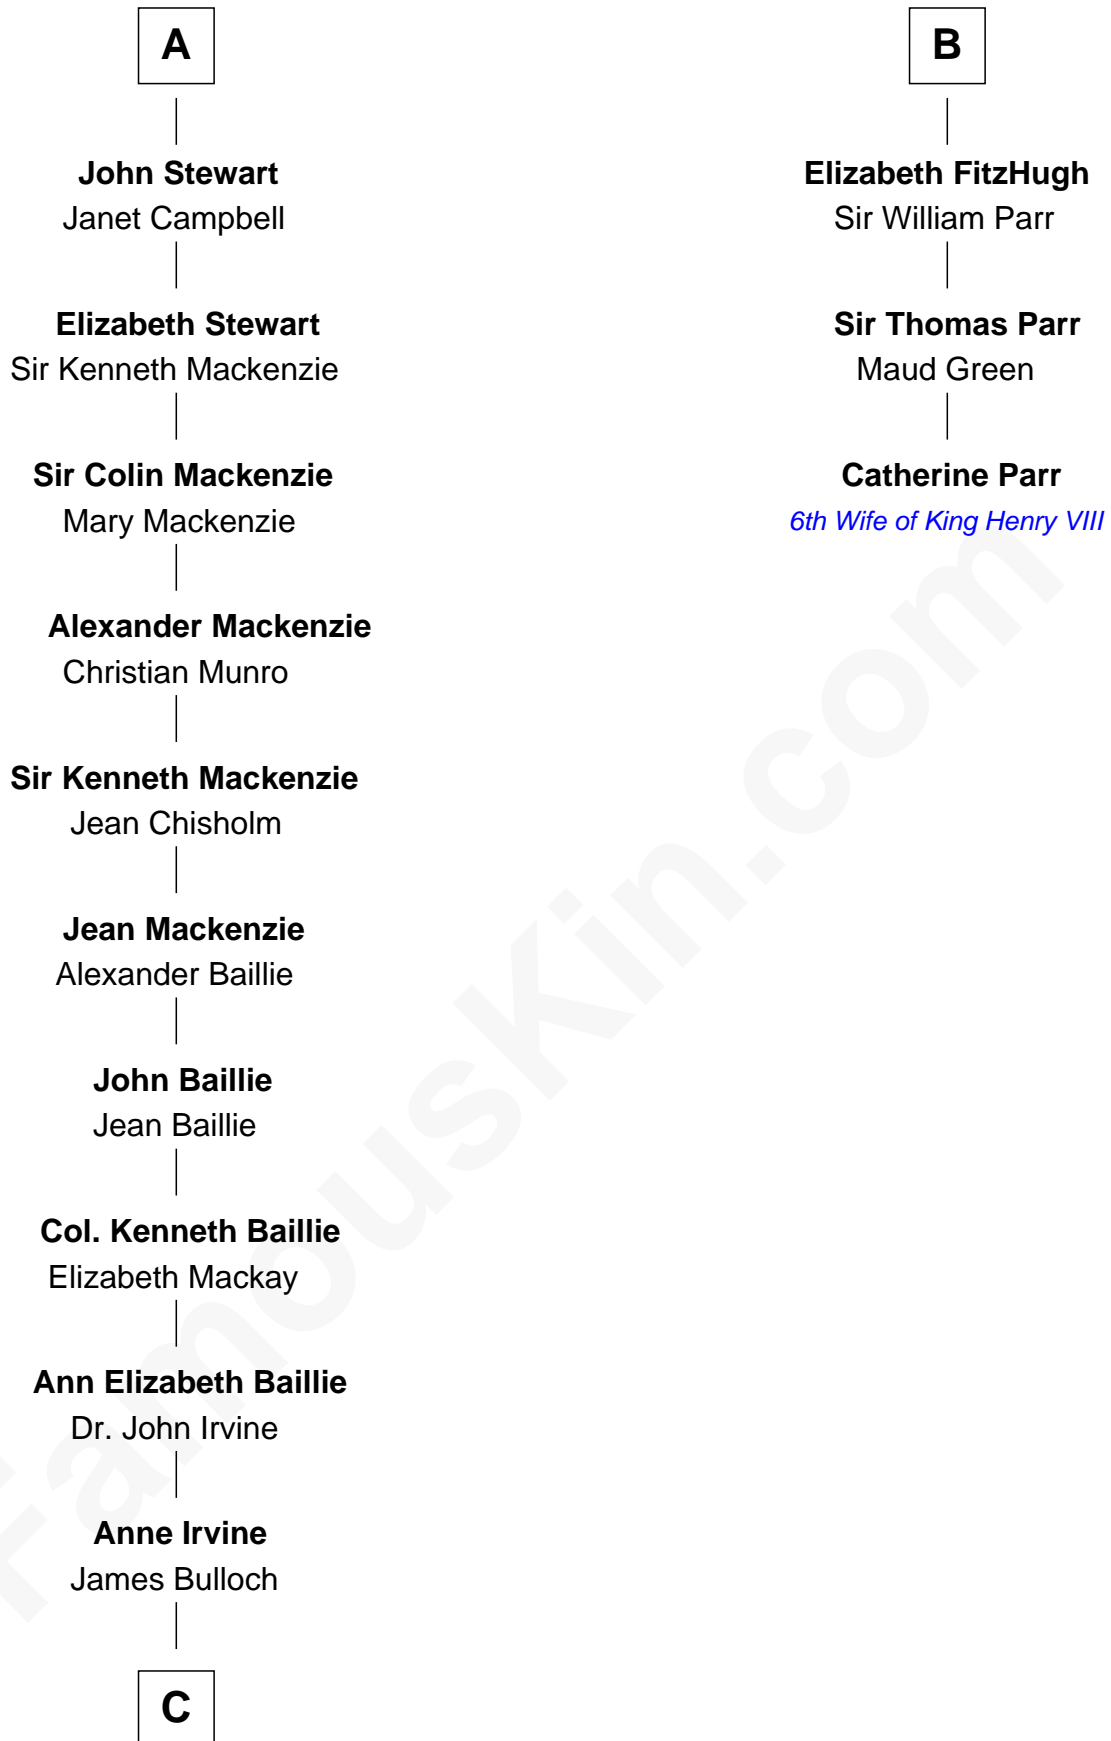

FamousKin.com

Relationship Chart of

Eleanor Roosevelt

First Lady of President Franklin D. Roosevelt

9th cousin 11 times removed of

Catherine Parr

6th Wife of King Henry VIII

C

James Stephens Bulloch

Martha Stewart

Martha Bulloch

Theodore Roosevelt

Elliott Roosevelt

Anna Rebecca Hall

Eleanor Roosevelt

First Lady of Franklin Roosevelt