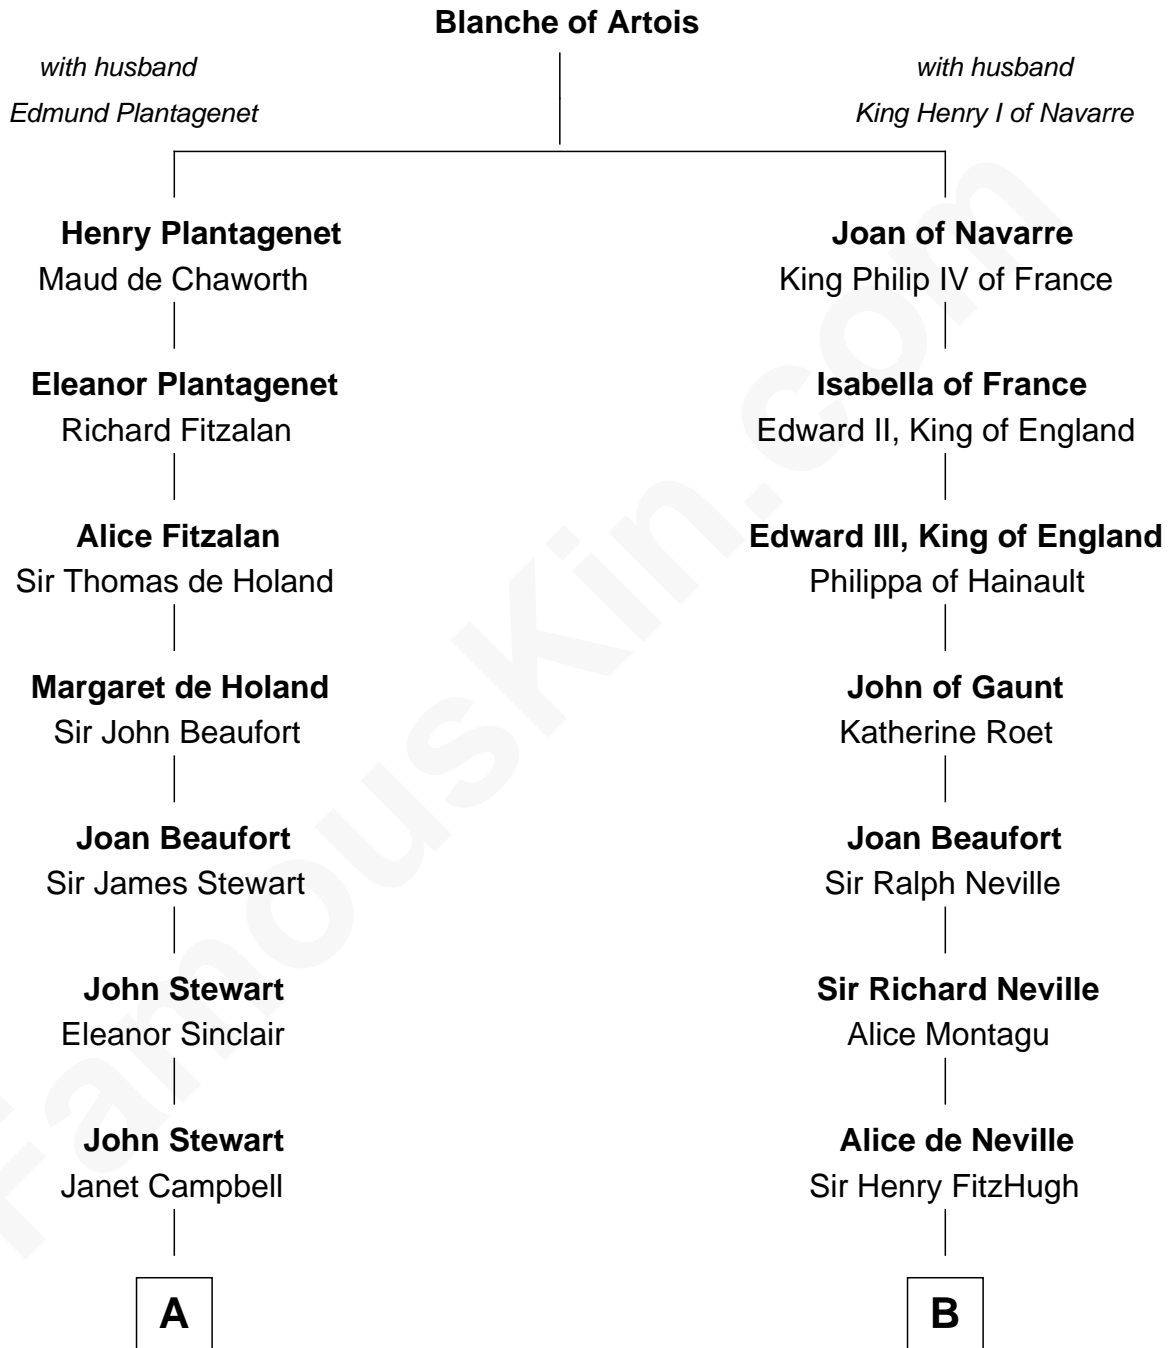

FamousKin.com

Relationship Chart of

Eleanor Roosevelt

First Lady of President Franklin D. Roosevelt

9th cousin 10 times removed of

Catherine Parr

6th Wife of King Henry VIII

C

—
Martha Bulloch
Theodore Roosevelt

—
Elliott Roosevelt
Anna Rebecca Hall

—
Eleanor Roosevelt
First Lady of Franklin Roosevelt

FamousKin.com