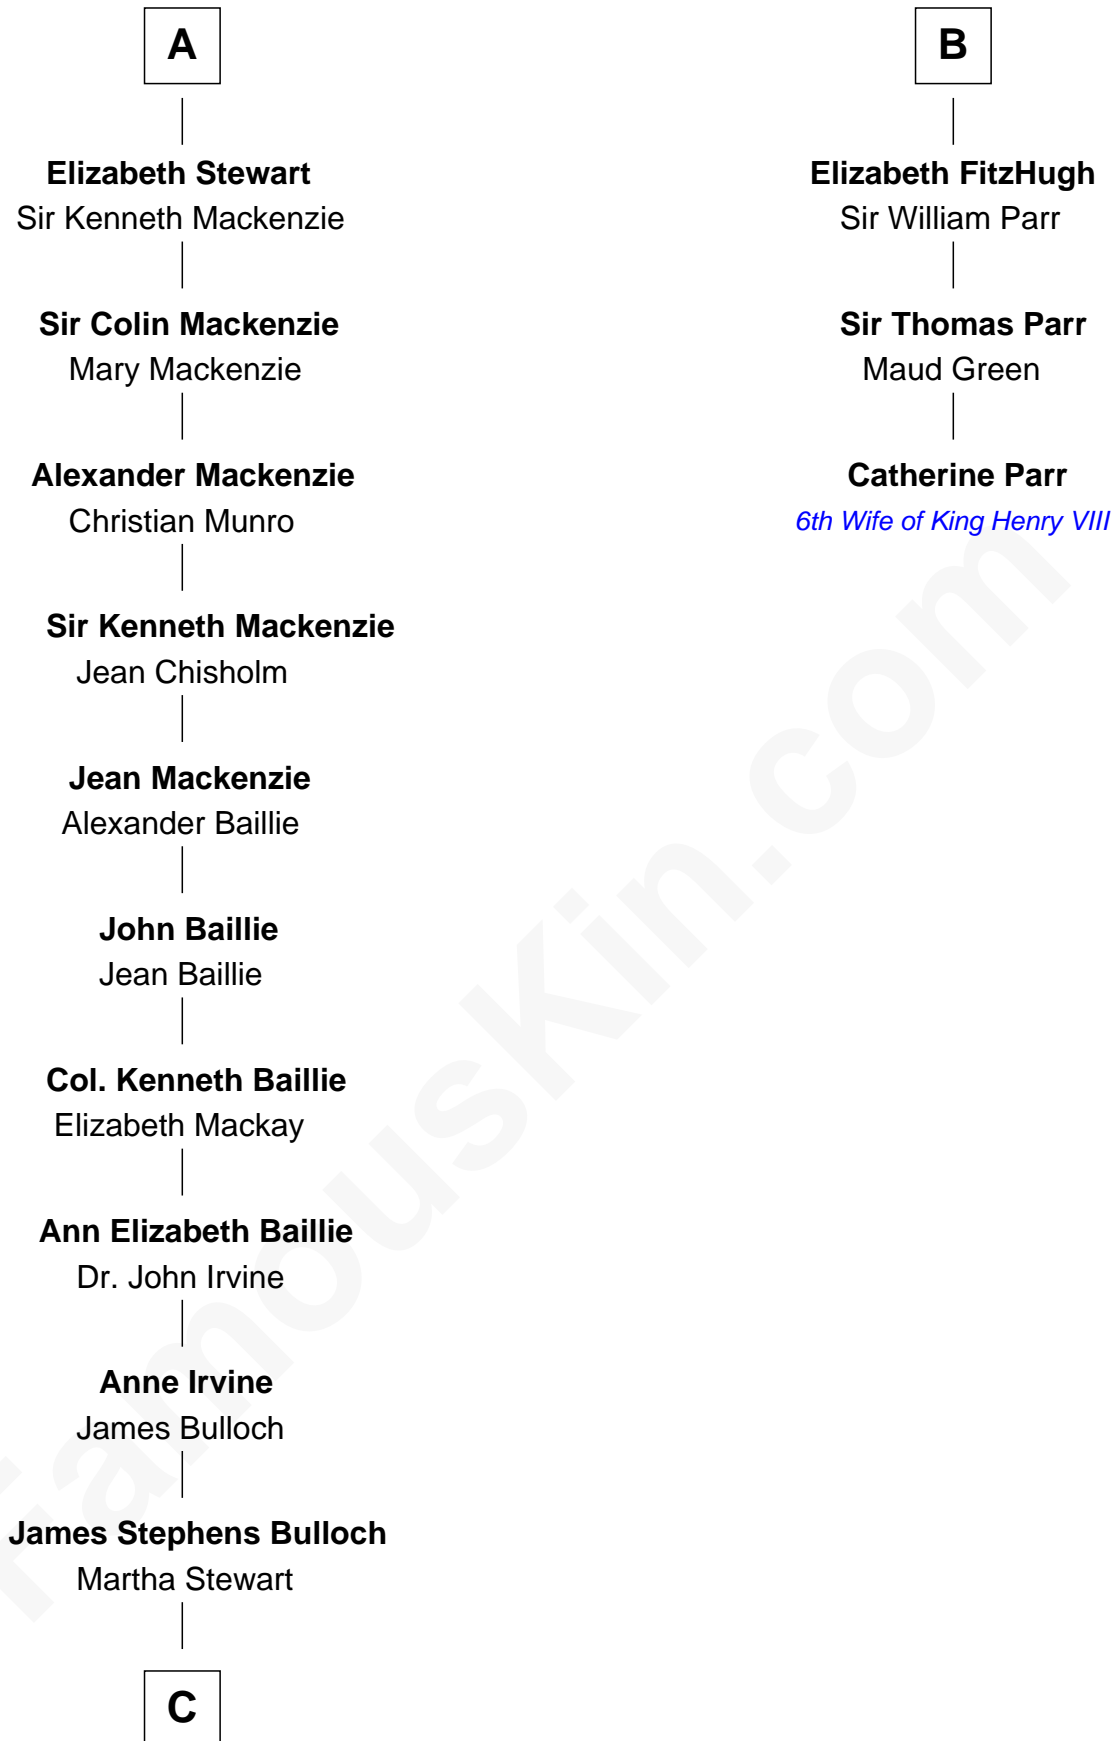

FamousKin.com

Relationship Chart of

Eleanor Roosevelt

First Lady of President Franklin D. Roosevelt

9th cousin 10 times removed of

Catherine Parr

6th Wife of King Henry VIII

C

—
Martha Bulloch
Theodore Roosevelt

—
Elliott Roosevelt
Anna Rebecca Hall

—
Eleanor Roosevelt
First Lady of Franklin Roosevelt

FamousKin.com