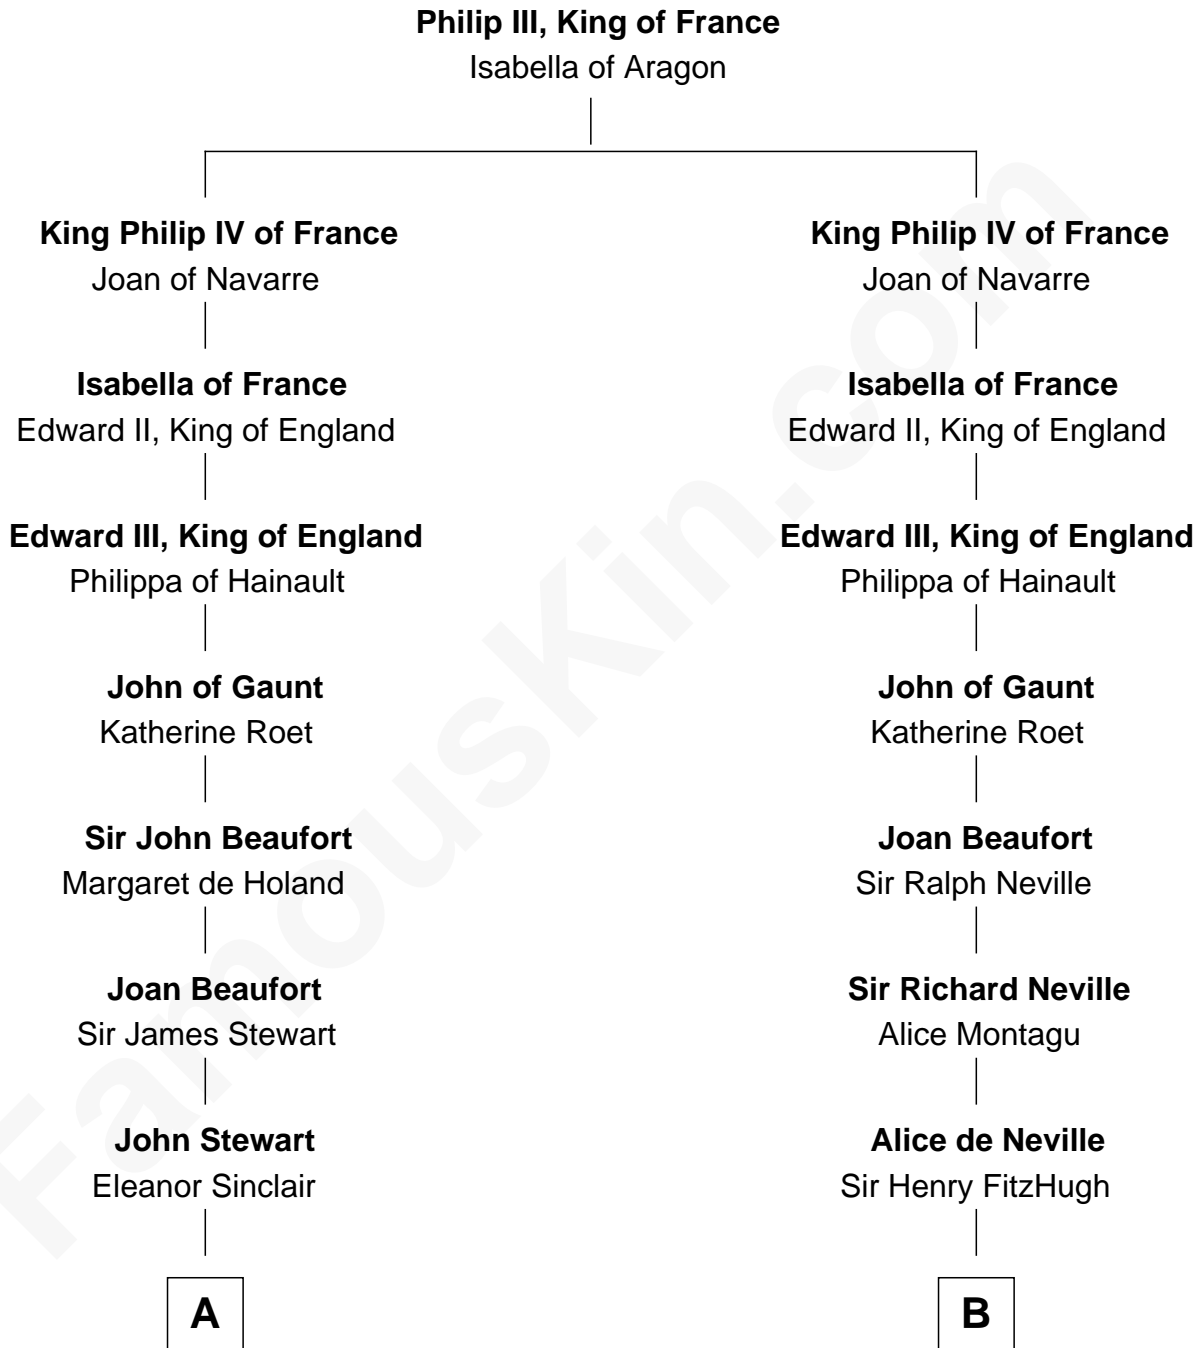

FamousKin.com

Relationship Chart of

Eleanor Roosevelt

First Lady of President Franklin D. Roosevelt

9th cousin 11 times removed of

Catherine Parr

6th Wife of King Henry VIII

C

James Stephens Bulloch

Martha Stewart

Martha Bulloch

Theodore Roosevelt

Elliott Roosevelt

Anna Rebecca Hall

Eleanor Roosevelt

First Lady of Franklin Roosevelt