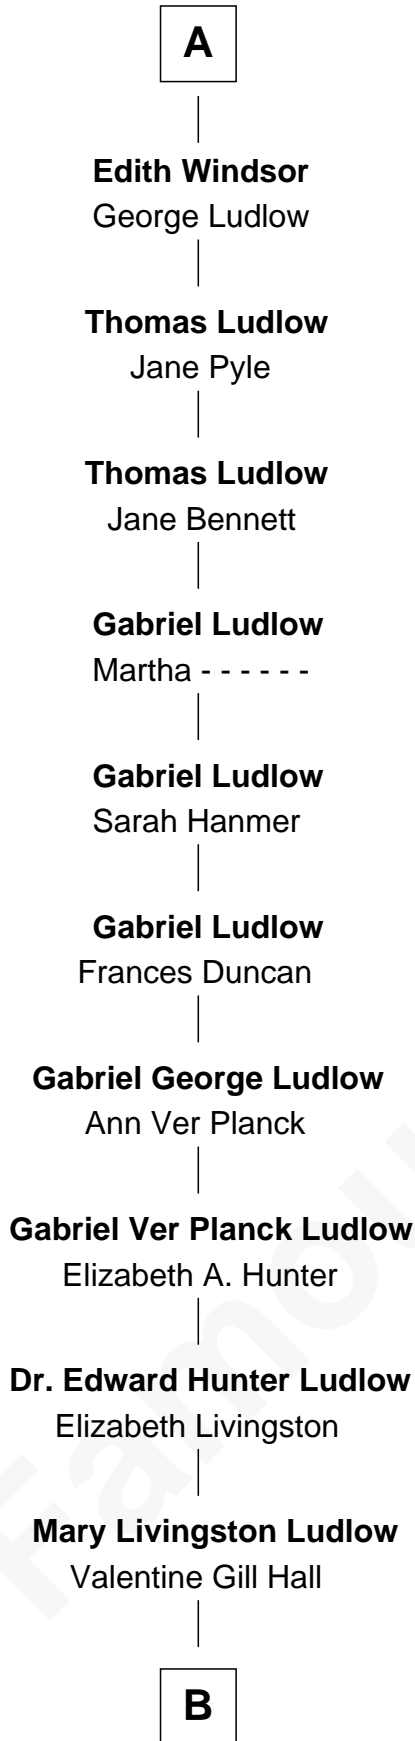

## Relationship Chart of

### Eleanor Roosevelt

*First Lady of President Franklin D. Roosevelt*

7th cousin 11 times removed of

**Catherine Parr**

*6th Wife of King Henry VIII*

**Humphrey de Bohun**  
Elizabeth Plantagenet

**B**

—  
**Anna Rebecca Hall**

Elliott Roosevelt

—  
**Eleanor Roosevelt**

*First Lady of Franklin Roosevelt*

FamousKin.com