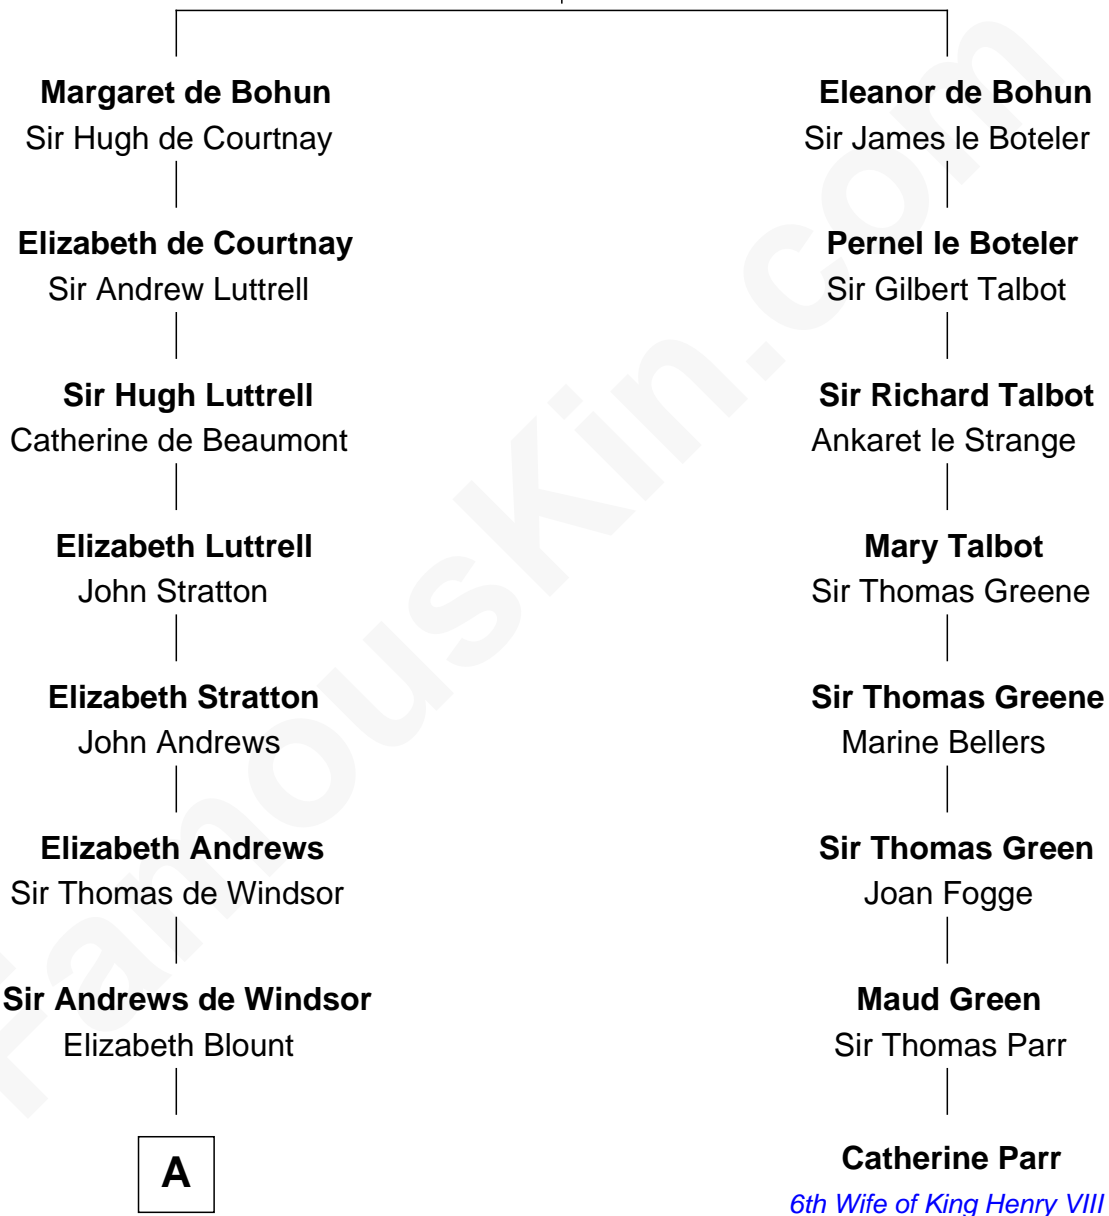

## Relationship Chart of

### Eleanor Roosevelt

*First Lady of President Franklin D. Roosevelt*

7th cousin 11 times removed of

**Catherine Parr**

*6th Wife of King Henry VIII*

**Humphrey de Bohun**  
Elizabeth Plantagenet

**B**

—  
**Anna Rebecca Hall**

Elliott Roosevelt

—  
**Eleanor Roosevelt**

*First Lady of Franklin Roosevelt*

FamousKin.com