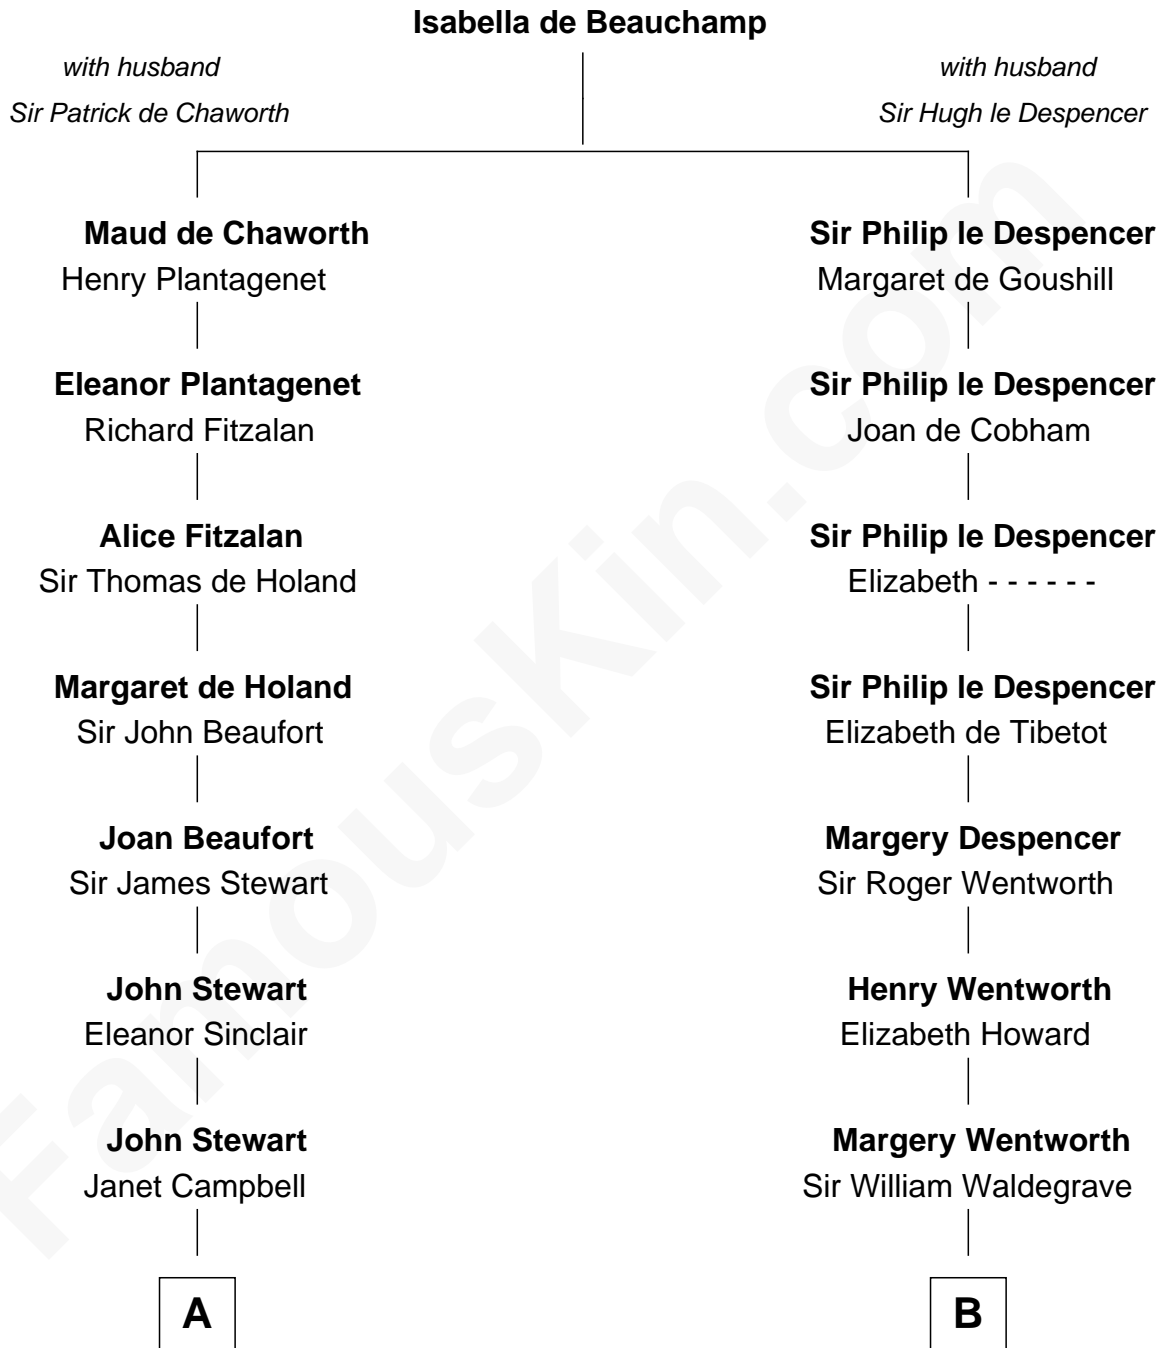

# FamousKin.com

## Relationship Chart of

### Eleanor Roosevelt

*First Lady of President Franklin D. Roosevelt*

19th cousin 2 times removed of

**Jake Gyllenhaal**  
*Movie Actor*

**C**

**Martha Bulloch**  
Theodore Roosevelt

**Elliott Roosevelt**  
Anna Rebecca Hall