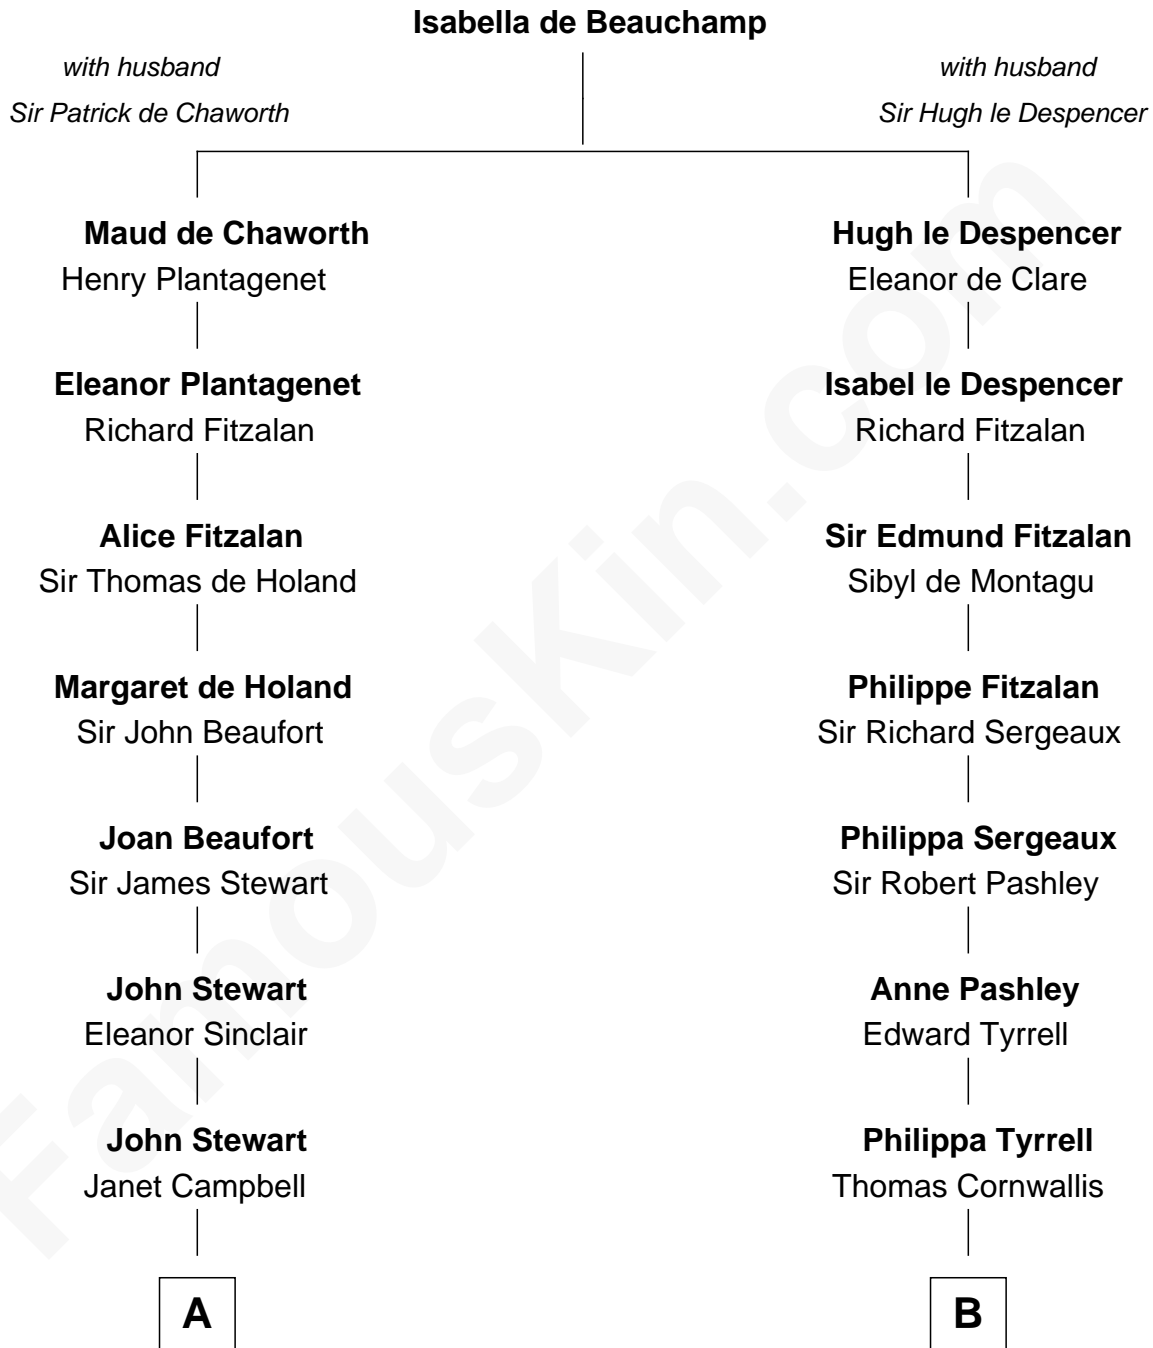

FamousKin.com

Relationship Chart of

Eleanor Roosevelt

First Lady of President Franklin D. Roosevelt

19th cousin of

General James Longstreet

Confederate Army - U.S. Civil War

C

Martha Bulloch
Theodore Roosevelt

Elliott Roosevelt
Anna Rebecca Hall

Eleanor Roosevelt
First Lady of Franklin Roosevelt

D

Hannah FitzRandolph
William Longstreet

James Longstreet
Mary Anna Dent

General James Longstreet
Confederate Army - U.S. Civil War