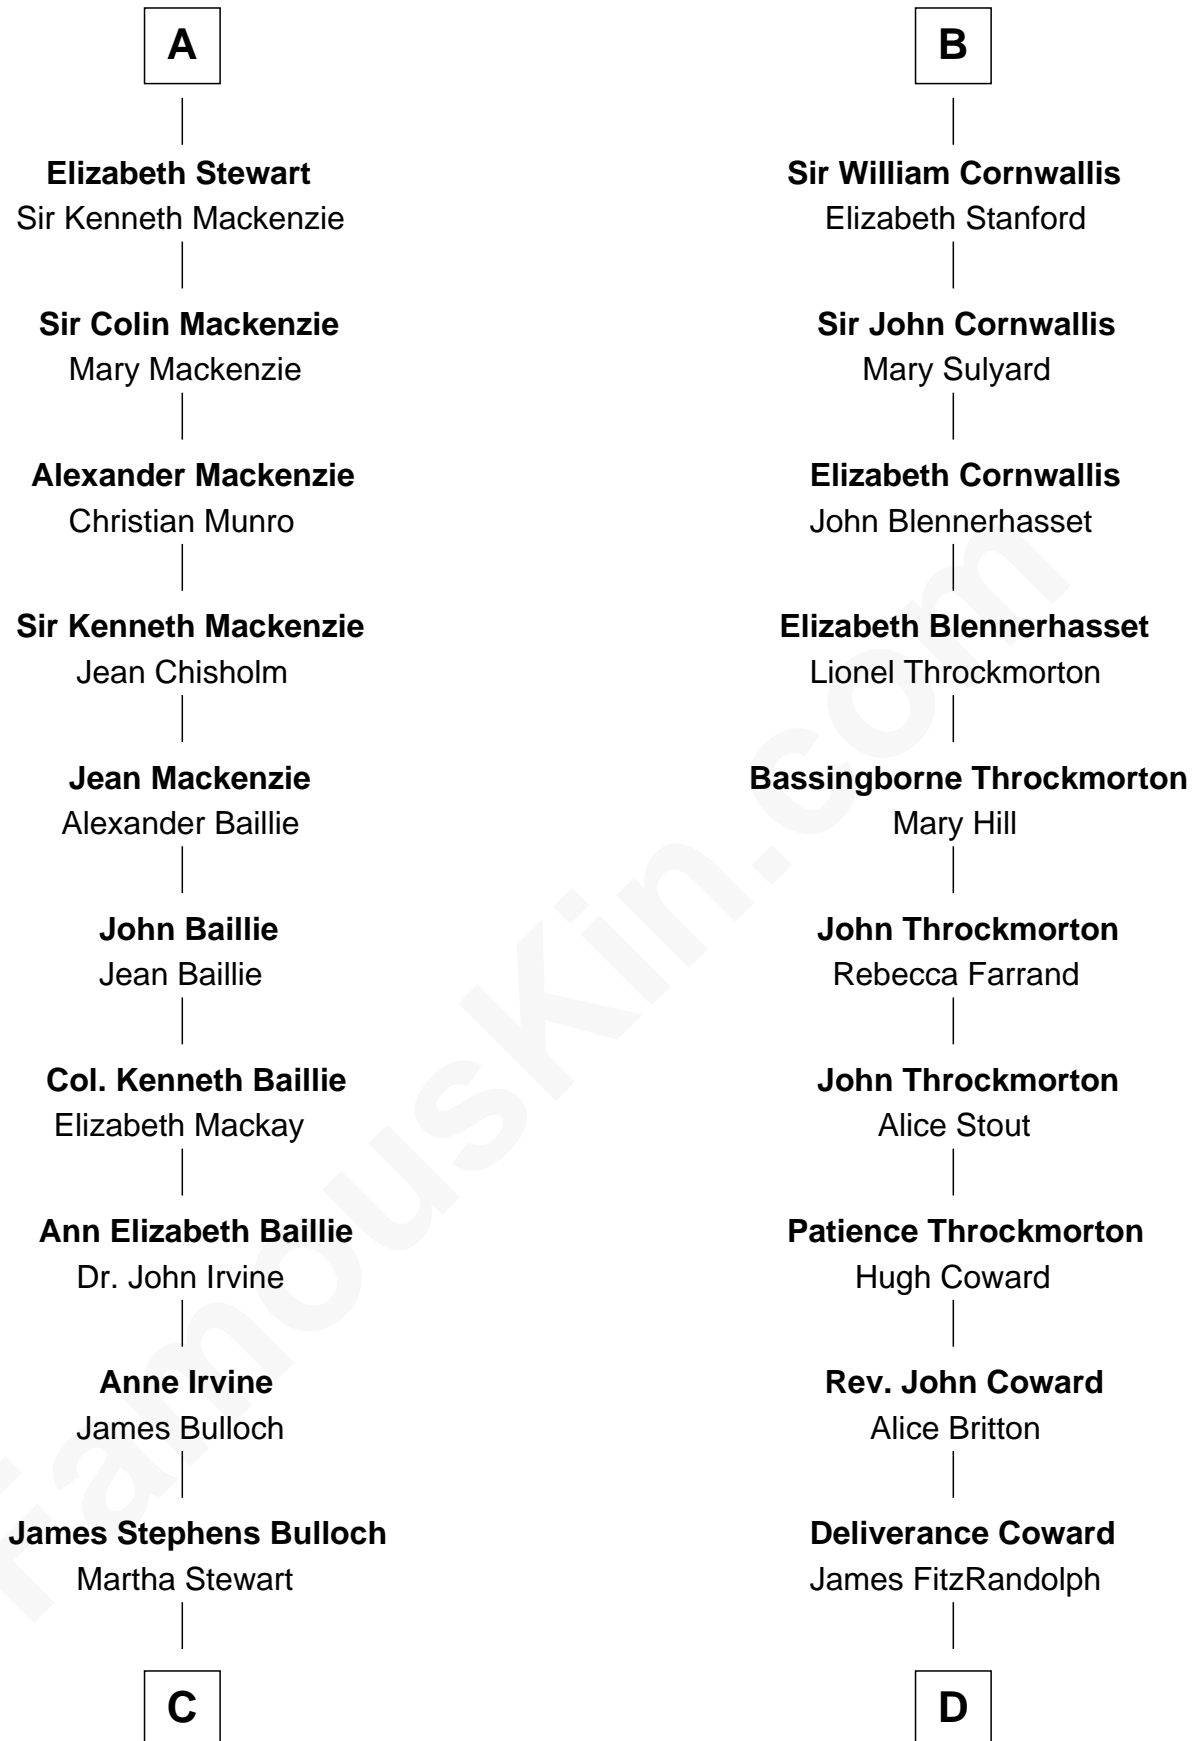

FamousKin.com

Relationship Chart of

Eleanor Roosevelt

First Lady of President Franklin D. Roosevelt

19th cousin of

General James Longstreet

Confederate Army - U.S. Civil War

C

Martha Bulloch
Theodore Roosevelt

Elliott Roosevelt
Anna Rebecca Hall

Eleanor Roosevelt
First Lady of Franklin Roosevelt

D

Hannah FitzRandolph
William Longstreet

James Longstreet
Mary Anna Dent

General James Longstreet
Confederate Army - U.S. Civil War