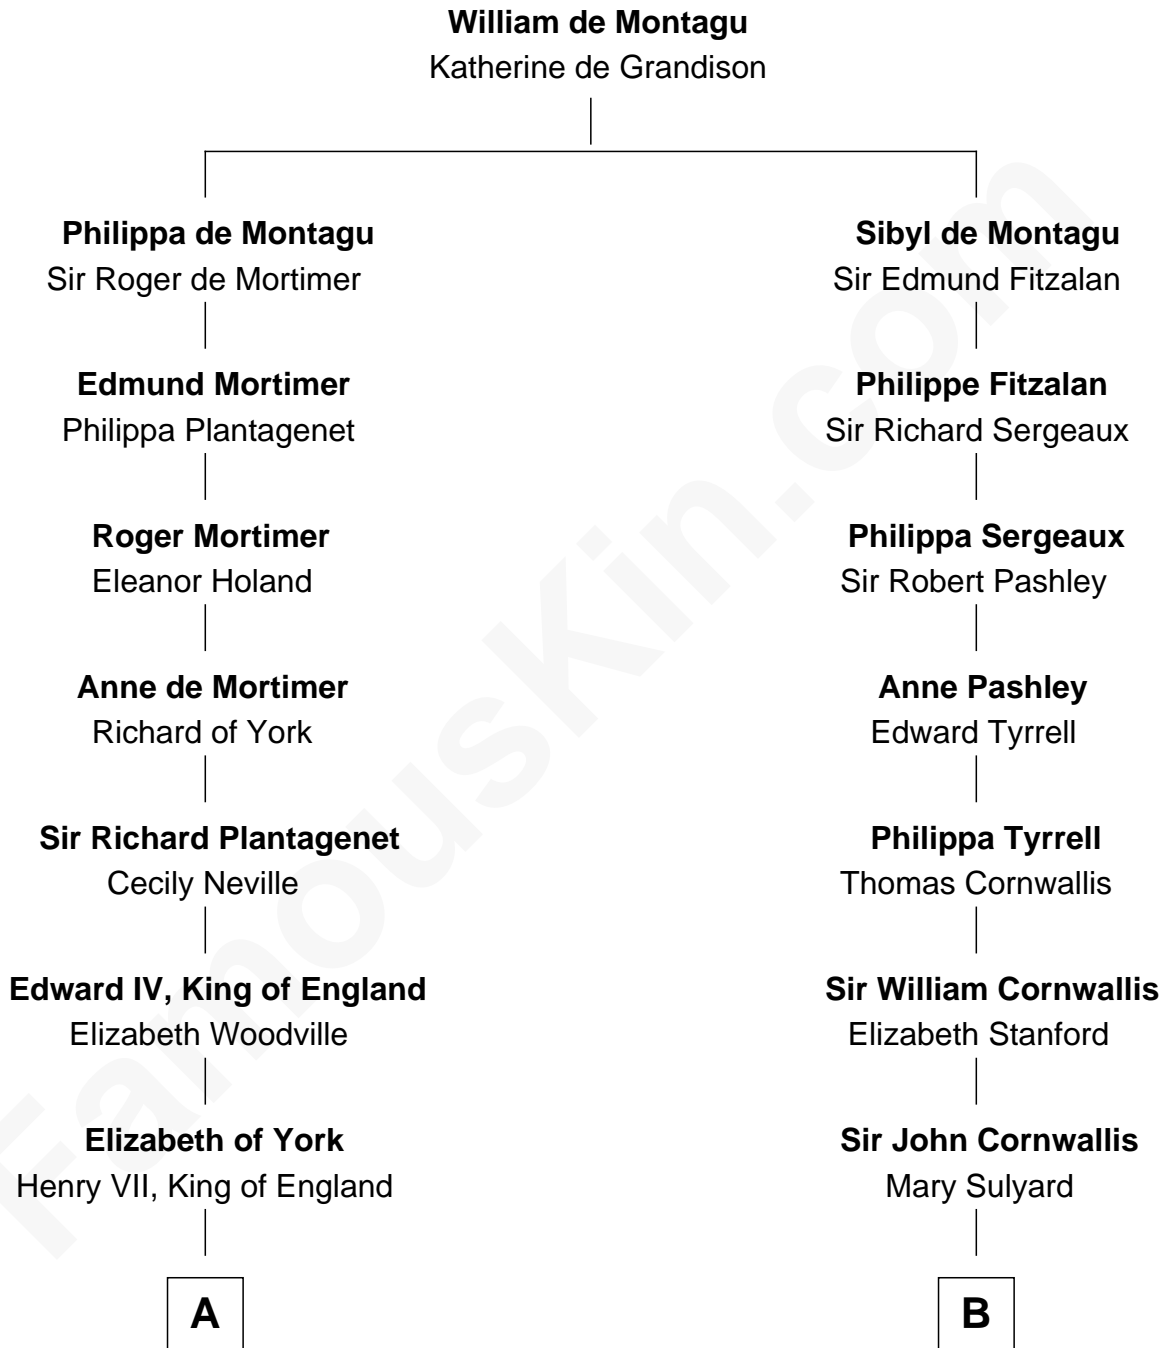

FamousKin.com

Relationship Chart of

Eleanor Roosevelt

First Lady of President Franklin D. Roosevelt

17th cousin 4 times removed of

General James Longstreet

Confederate Army - U.S. Civil War

C

—
Gabriel Ver Planck Ludlow

Elizabeth A. Hunter

—
Dr. Edward Hunter Ludlow

Elizabeth Livingston

—
Mary Livingston Ludlow

Valentine Gill Hall

—
Anna Rebecca Hall

Elliott Roosevelt

—
Eleanor Roosevelt

First Lady of Franklin Roosevelt

FamousKin.com