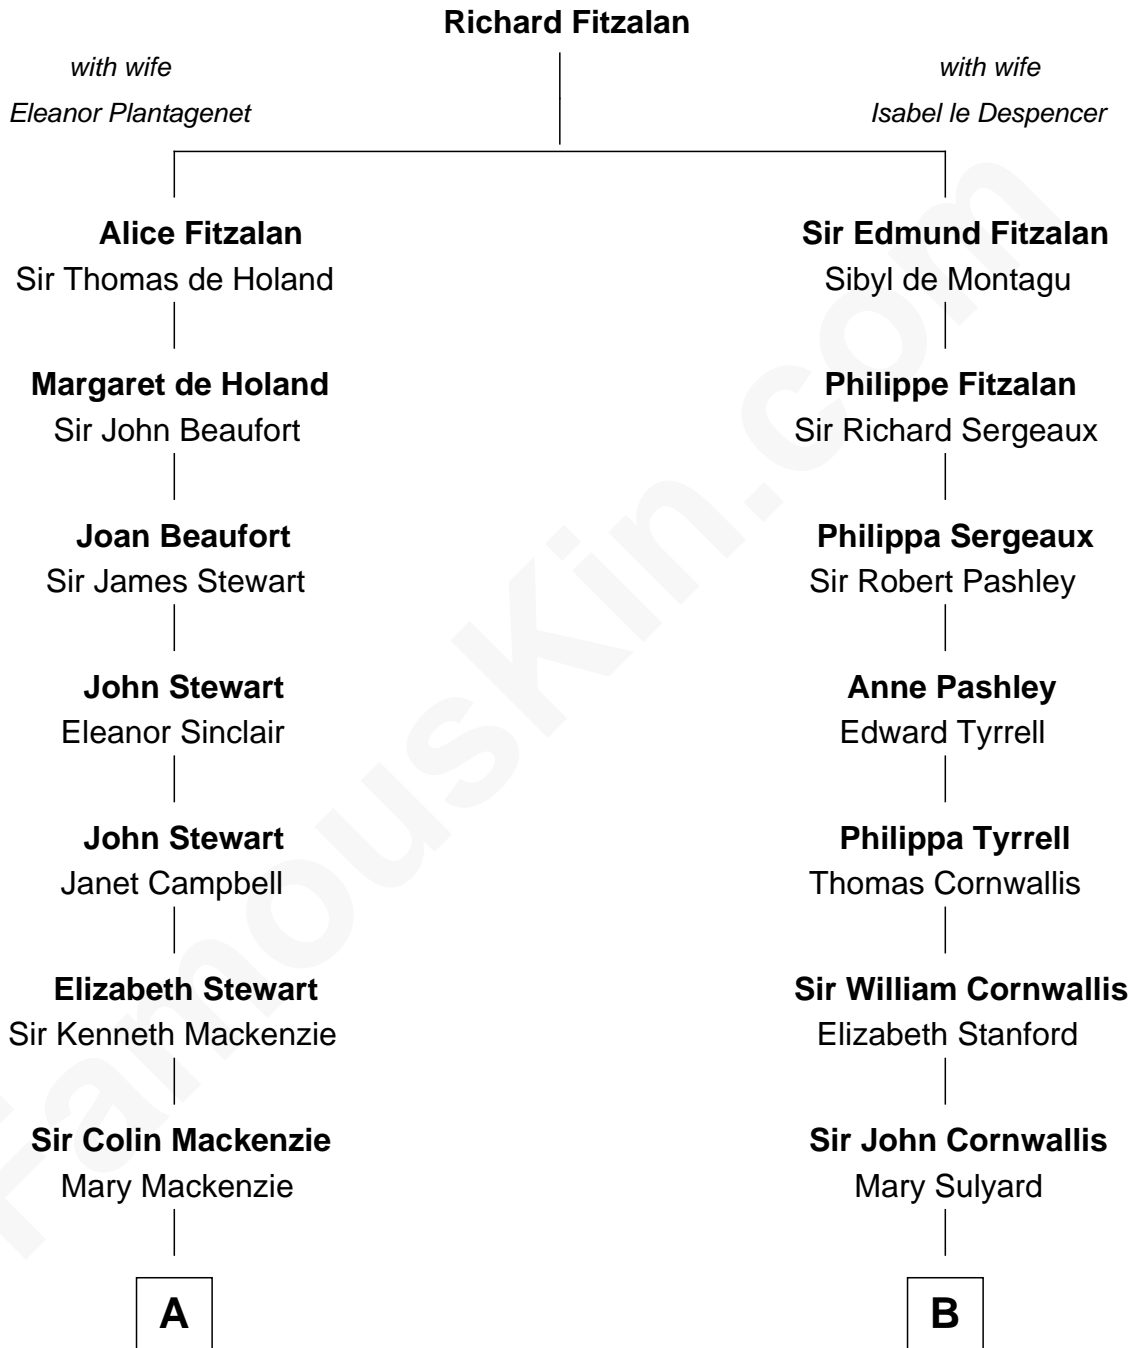

FamousKin.com

Relationship Chart of

Eleanor Roosevelt

First Lady of President Franklin D. Roosevelt

17th cousin of

General James Longstreet
Confederate Army - U.S. Civil War

A

Alexander Mackenzie