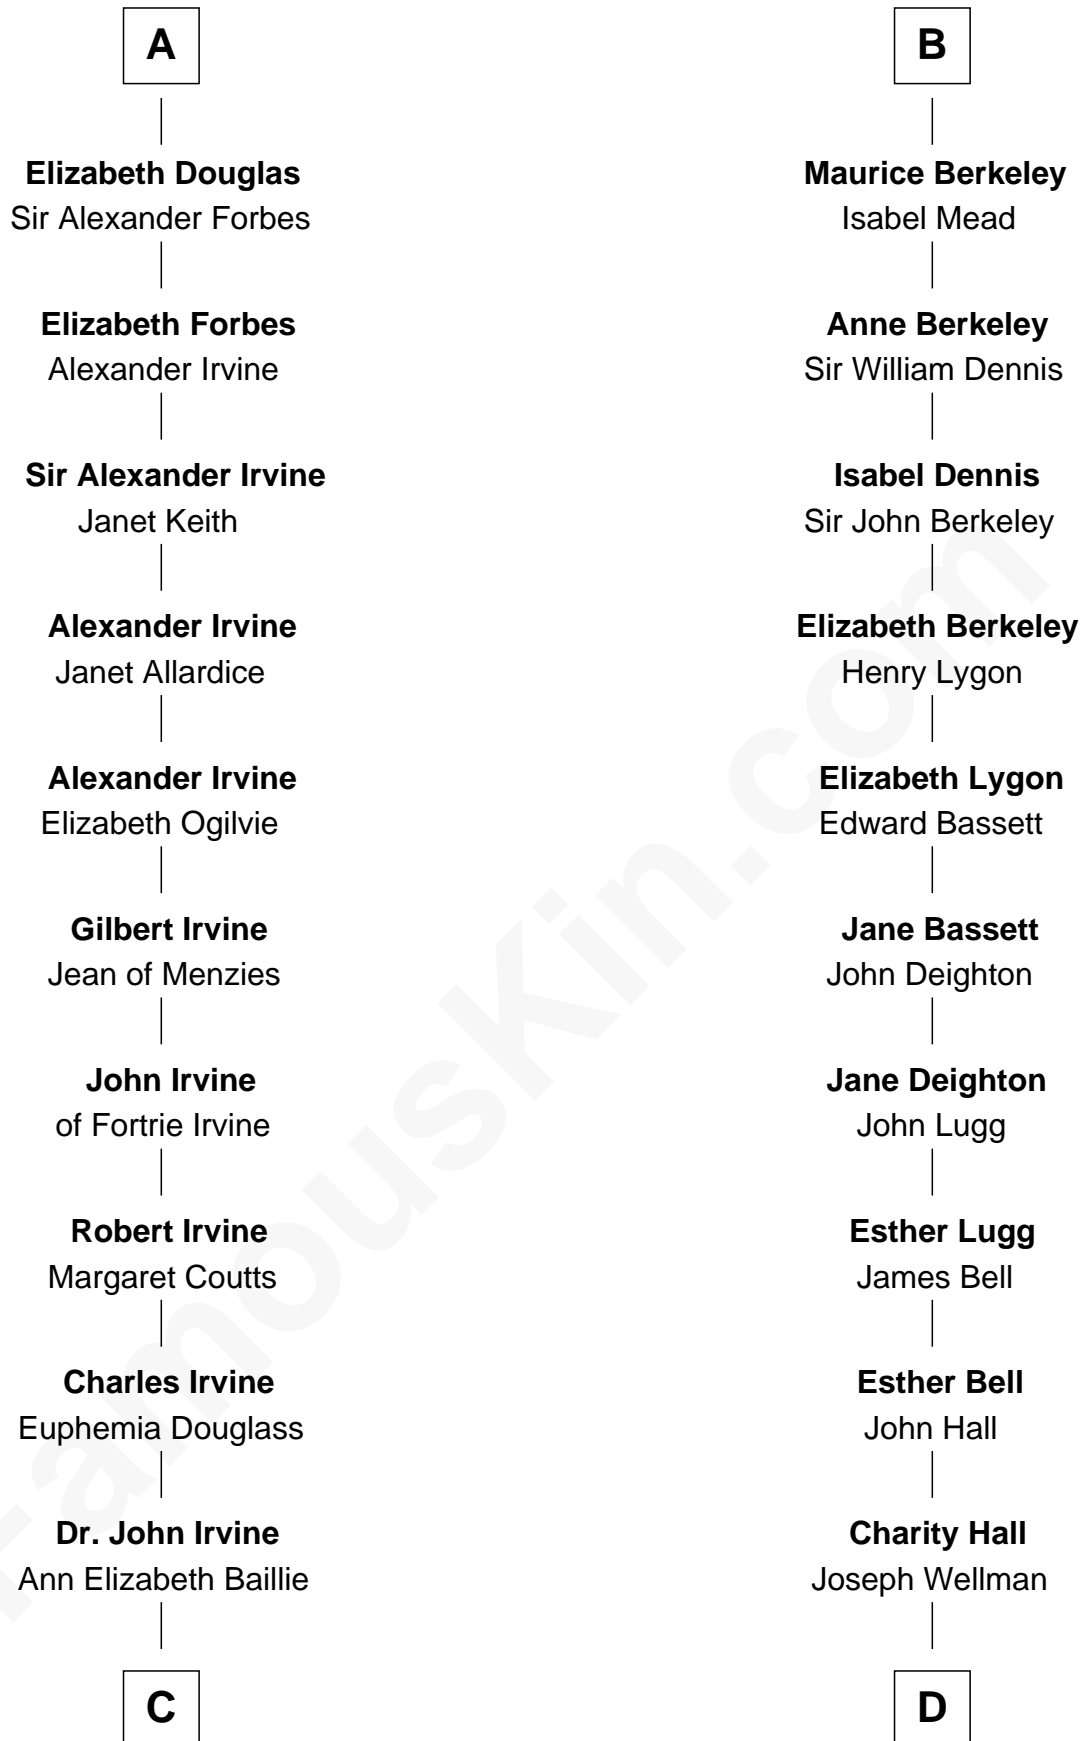

FamousKin.com

Relationship Chart of

Eleanor Roosevelt

First Lady of President Franklin D. Roosevelt

21st cousin of

Jack London

Author of "The Call of the Wild"

Gilbert de Clare

Isabel Marshal

C

Anne Irvine
James Bulloch

James Stephens Bulloch
Martha Stewart

Martha Bulloch
Theodore Roosevelt

Elliott Roosevelt
Anna Rebecca Hall

Eleanor Roosevelt
First Lady of Franklin Roosevelt

D