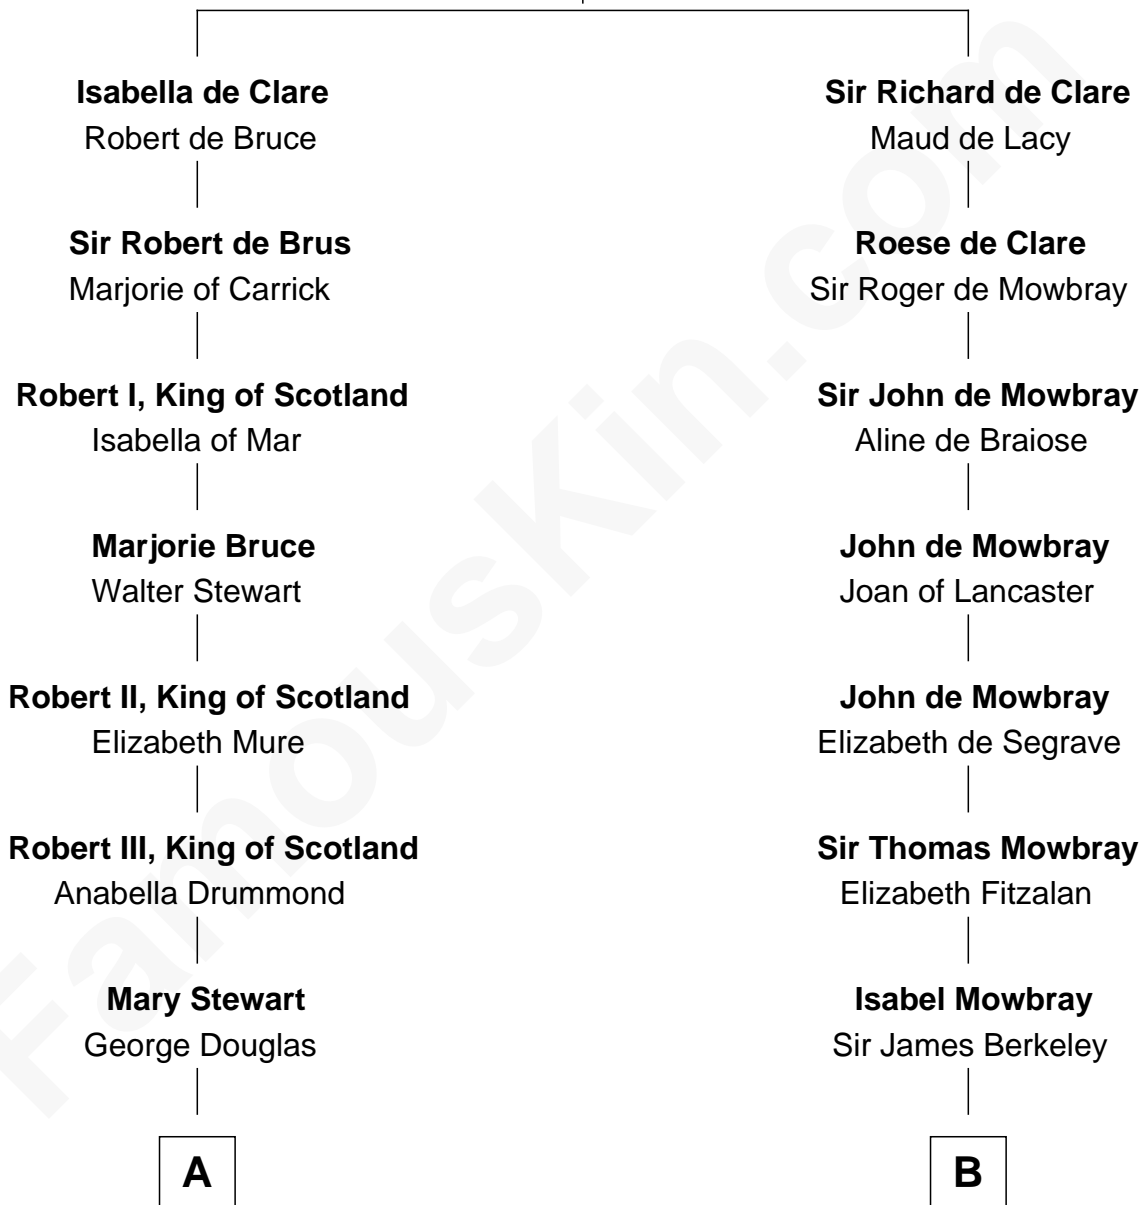

FamousKin.com

Relationship Chart of

Eleanor Roosevelt

First Lady of President Franklin D. Roosevelt

21st cousin of

Jack London

Author of "The Call of the Wild"

Gilbert de Clare

Isabel Marshal

C

Anne Irvine
James Bulloch

James Stephens Bulloch
Martha Stewart

Martha Bulloch
Theodore Roosevelt

Elliott Roosevelt
Anna Rebecca Hall

Eleanor Roosevelt
First Lady of Franklin Roosevelt

D