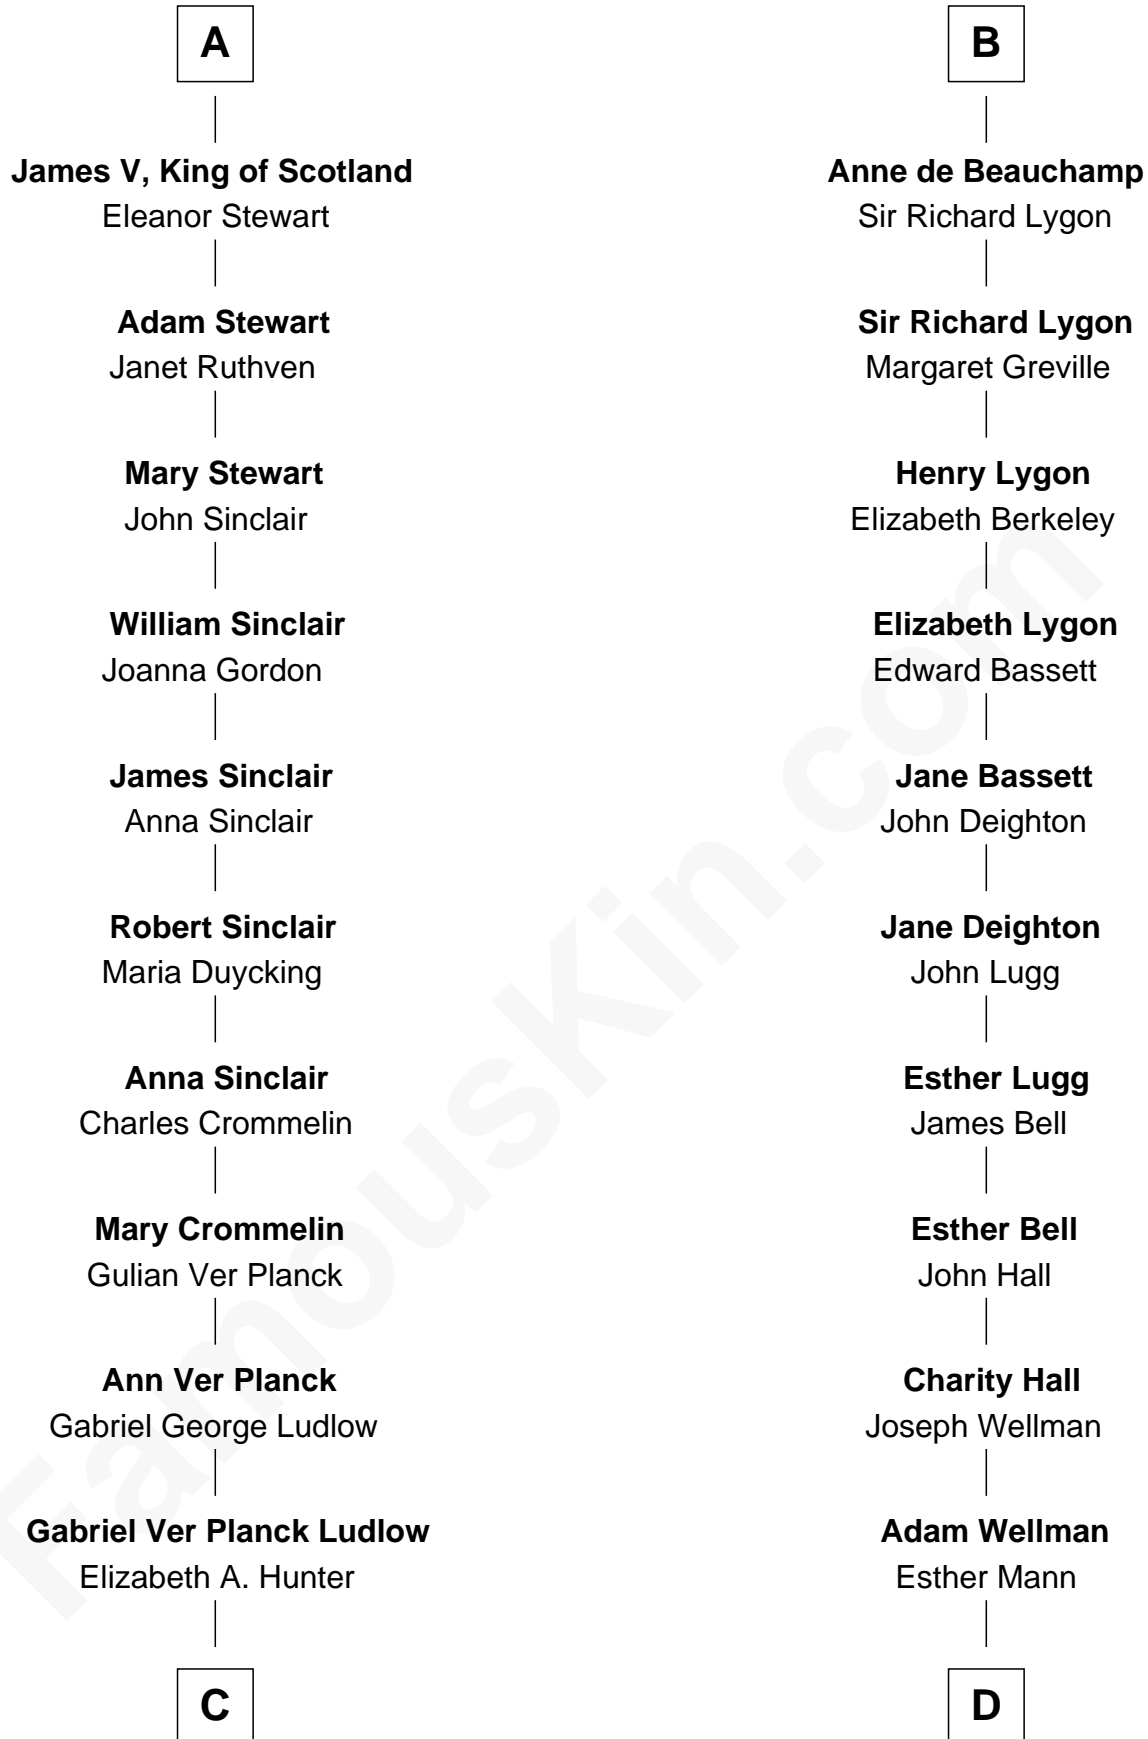

## Relationship Chart of

### Eleanor Roosevelt

*First Lady of President Franklin D. Roosevelt*

20th cousin of

### Jack London

*Author of "The Call of the Wild"*

**Sir Hugh I de Audley**

Iseult de Mortimer

**C**

**Dr. Edward Hunter Ludlow**

Elizabeth Livingston

**Mary Livingston Ludlow**

Valentine Gill Hall

**Anna Rebecca Hall**

Elliott Roosevelt

**Eleanor Roosevelt**

*First Lady of Franklin Roosevelt*

**D**

**Joel Wellman**

Betsey Baker