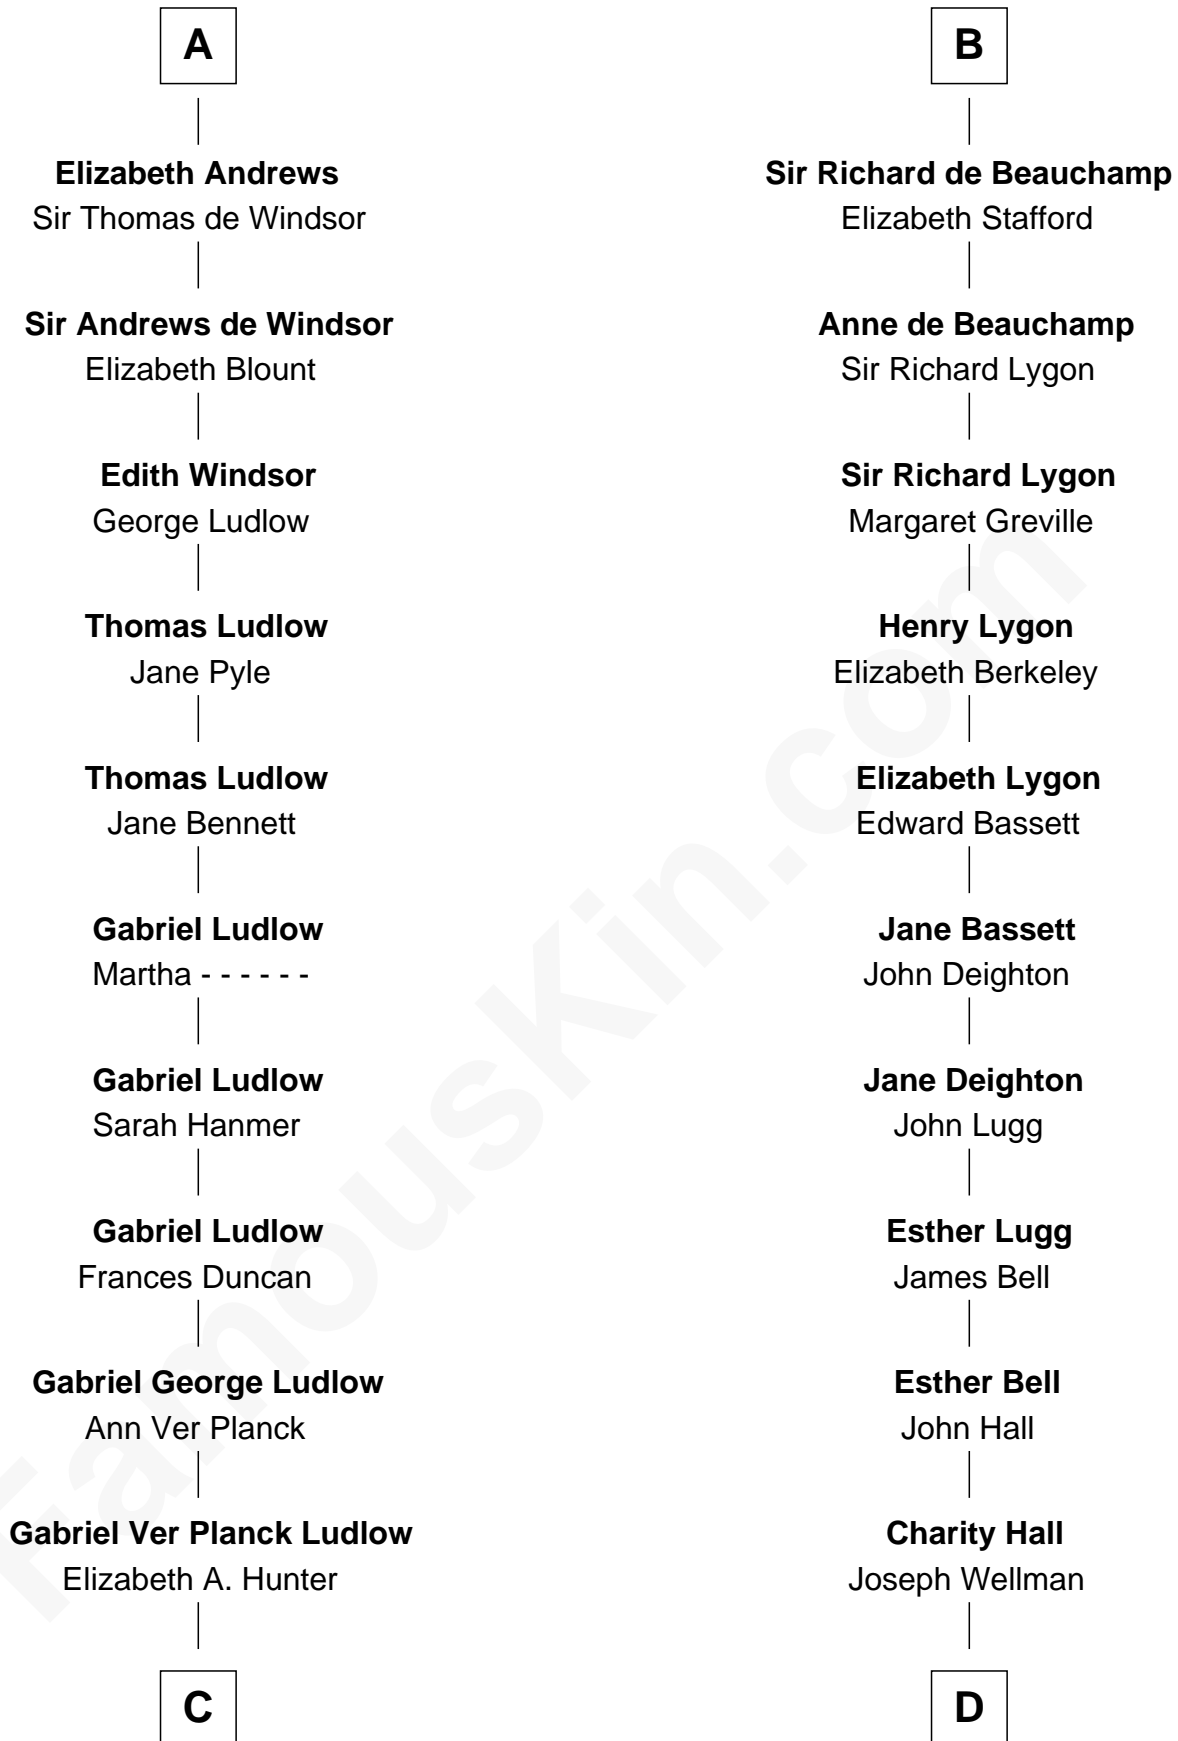

FamousKin.com

Relationship Chart of

Eleanor Roosevelt

First Lady of President Franklin D. Roosevelt

20th cousin 1 time removed of

Jack London

Author of "The Call of the Wild"

Sir Hugh le Despencer

Margaret Despencer

Robert de Ferrers

Sir Edmund Ferrers

Ellen Roche

Margaret Ferrers

John de Beauchamp

B

C

Dr. Edward Hunter Ludlow

Elizabeth Livingston

Mary Livingston Ludlow

Valentine Gill Hall

Anna Rebecca Hall

Elliott Roosevelt

Eleanor Roosevelt

First Lady of Franklin Roosevelt