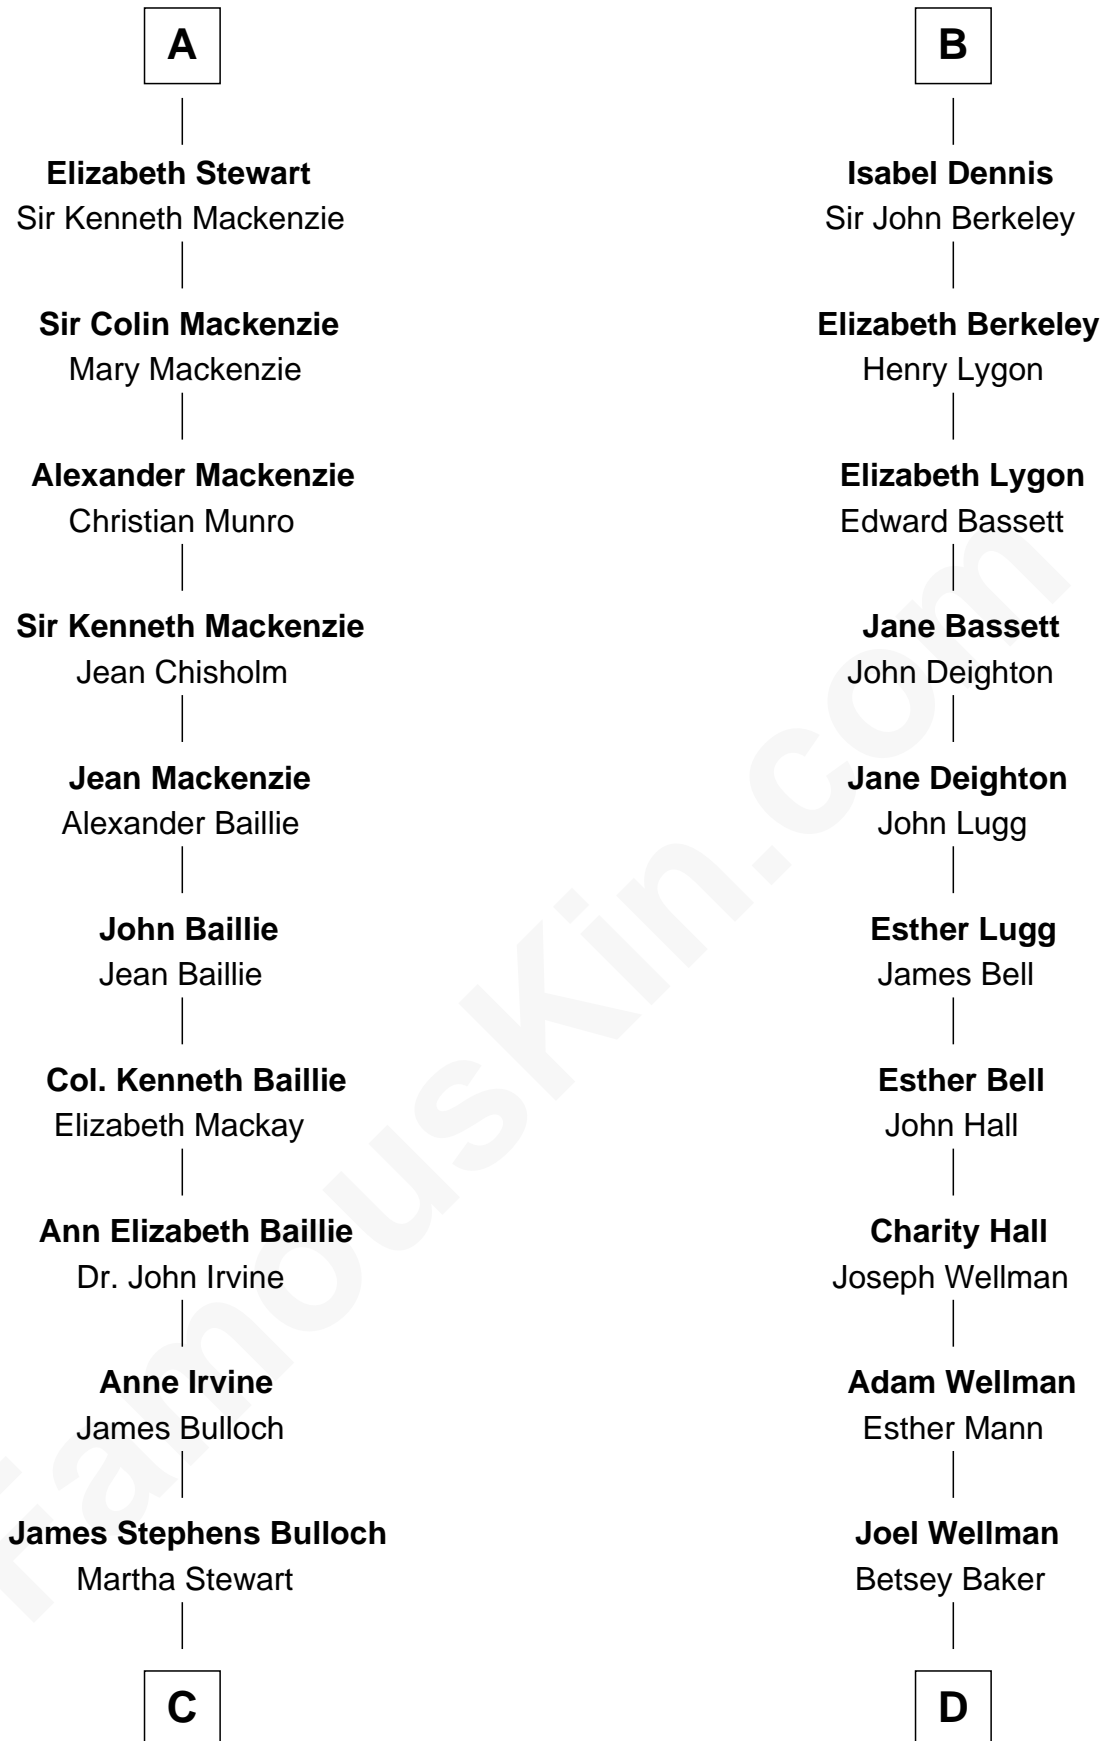

## Relationship Chart of

### Eleanor Roosevelt

First Lady of President Franklin D. Roosevelt

19th cousin of

### Jack London

Author of "The Call of the Wild"

**C**

**Martha Bulloch**  
Theodore Roosevelt

**Elliott Roosevelt**  
Anna Rebecca Hall

**Eleanor Roosevelt**  
*First Lady of Franklin Roosevelt*

**D**

**Marshall Daniel Wellman**  
Eleanor Garrett Jones