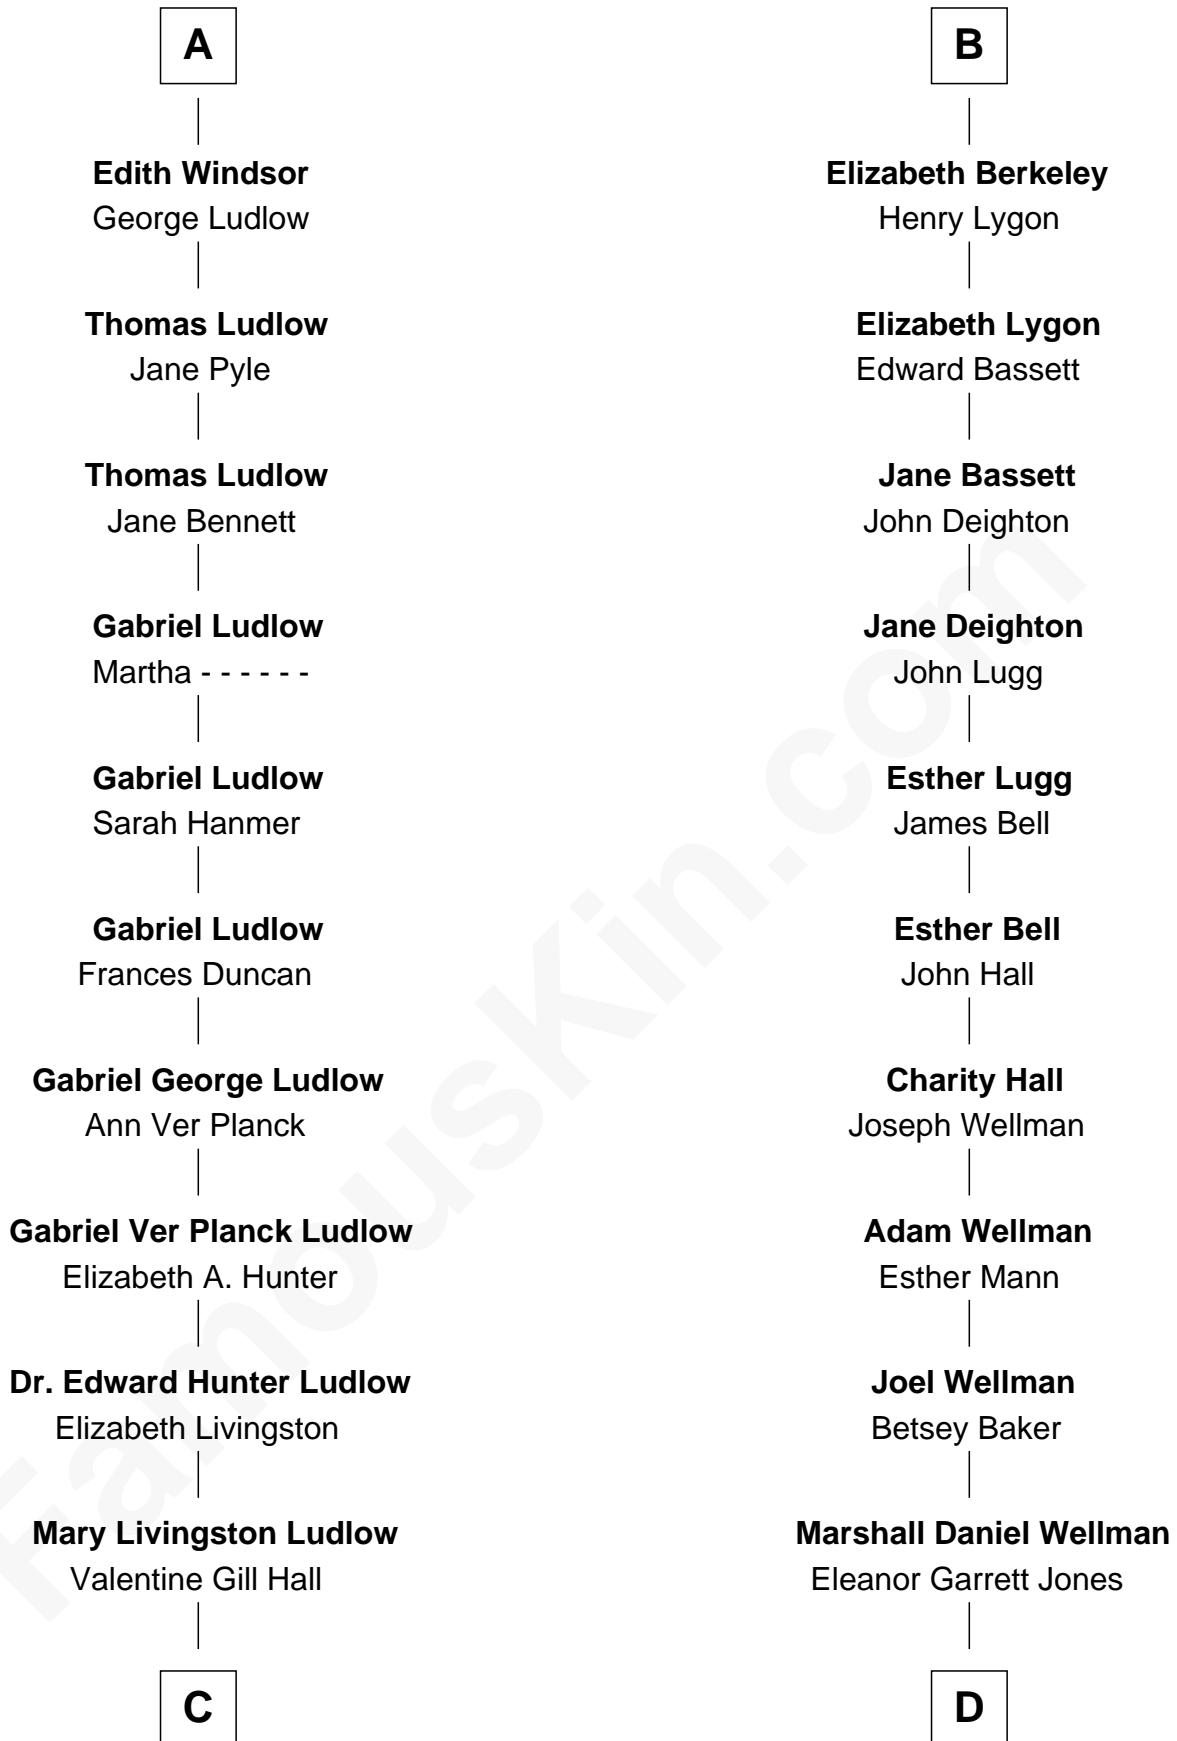

FamousKin.com

Relationship Chart of

Eleanor Roosevelt

First Lady of President Franklin D. Roosevelt

18th cousin of

Jack London

Author of "The Call of the Wild"

Humphrey de Bohun
Elizabeth Plantagenet

C

Anna Rebecca Hall

Elliott Roosevelt

Eleanor Roosevelt

First Lady of Franklin Roosevelt

D

Flora Wellman

William Henry Chaney