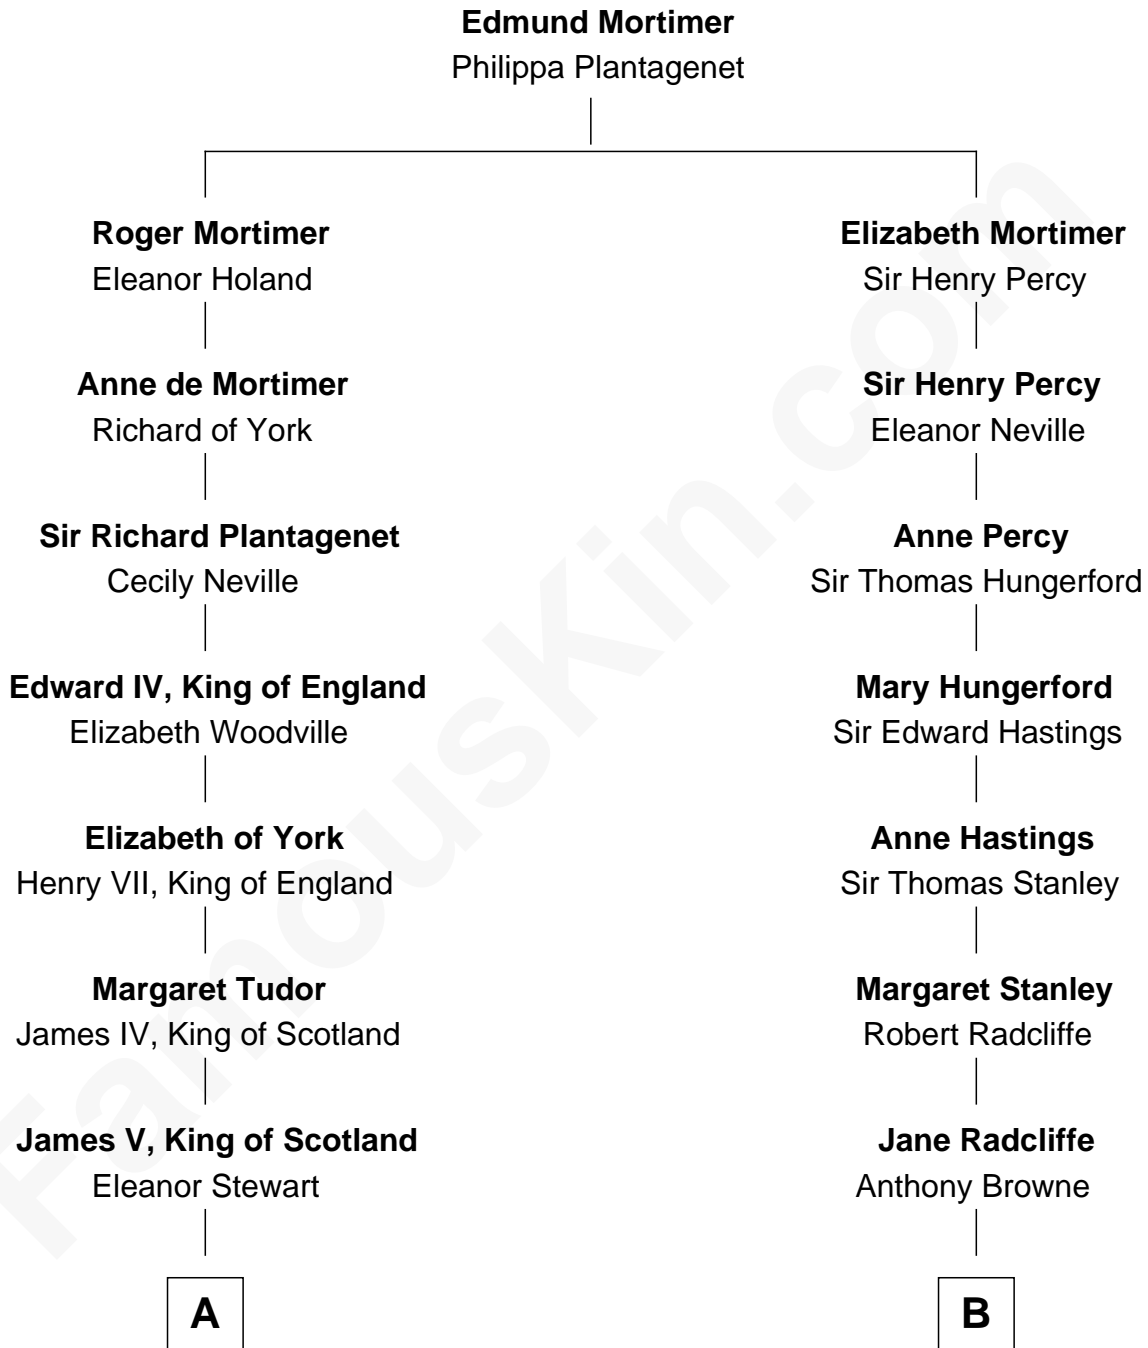

FamousKin.com

Relationship Chart of

Eleanor Roosevelt

First Lady of President Franklin D. Roosevelt

19th cousin of

John Kerry

68th U.S. Secretary of State

C

Mary Livingston Ludlow

Valentine Gill Hall

Anna Rebecca Hall

Elliott Roosevelt

Eleanor Roosevelt

First Lady of Franklin Roosevelt

D

Margaret Tyndal Winthrop

James Grant Forbes

Rosemary Isabel Forbes

Richard John Kerry

John Kerry

68th U.S. Secretary of State

FamousKin.com