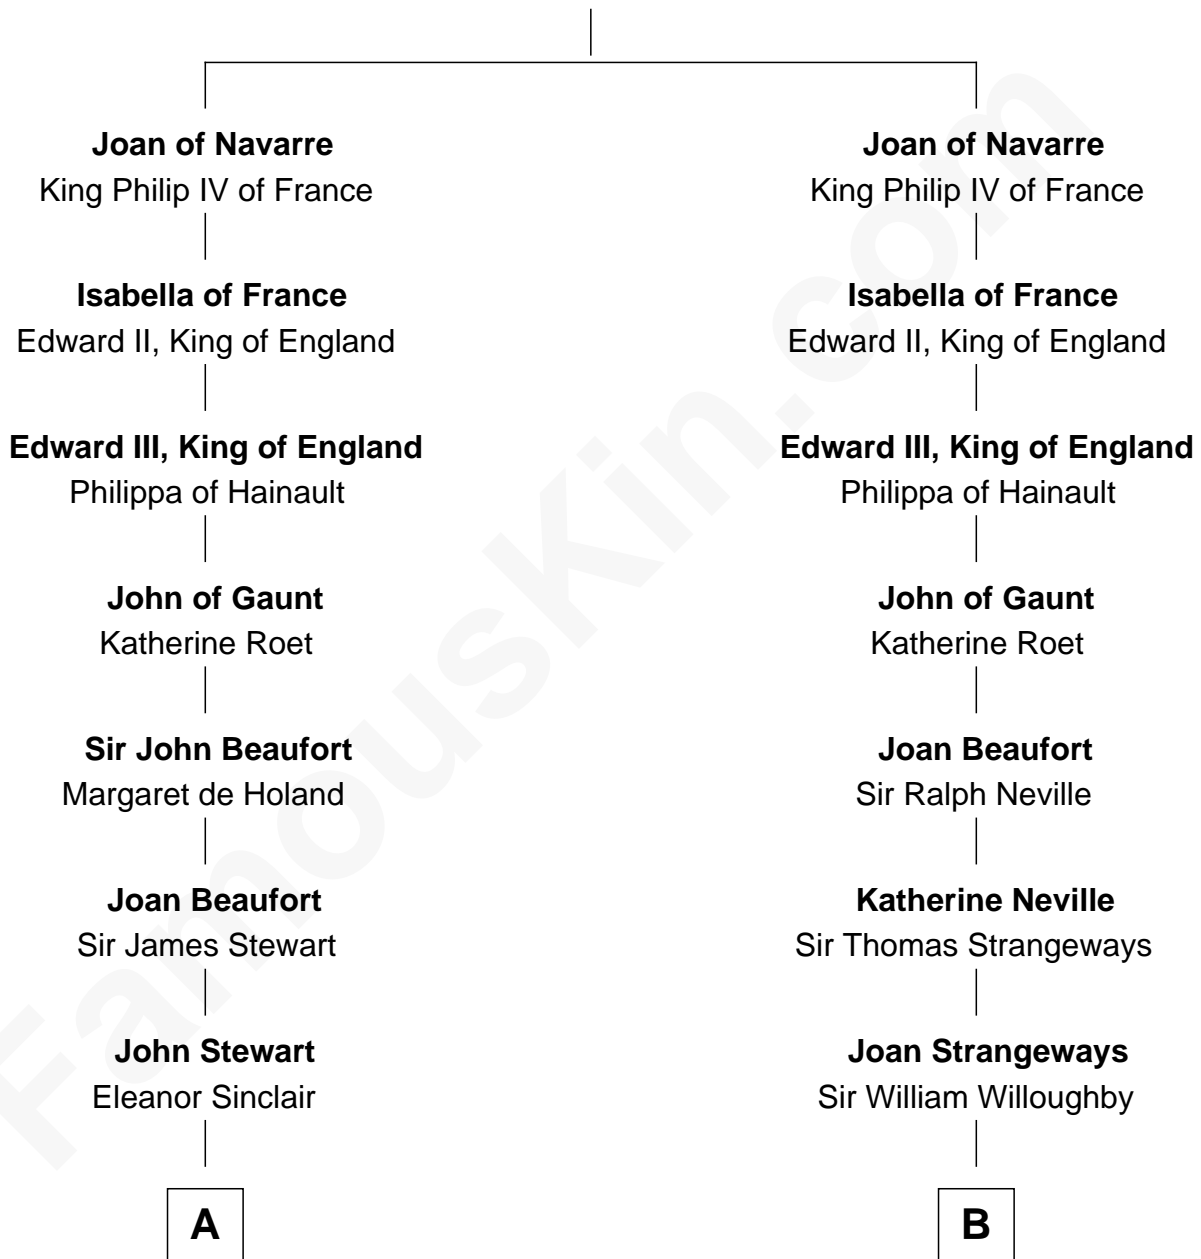

## Relationship Chart of

### Eleanor Roosevelt

*First Lady of President Franklin D. Roosevelt*

20th cousin of

### John Kerry

*68th U.S. Secretary of State*

**King Henry I of Navarre**

Blanche of Artois

**C**

**James Stephens Bulloch**

Martha Stewart

**Martha Bulloch**

Theodore Roosevelt

**Elliott Roosevelt**

Anna Rebecca Hall

**Eleanor Roosevelt**

*First Lady of Franklin Roosevelt*

**D**

**Robert Charles Winthrop**

Elizabeth Mason