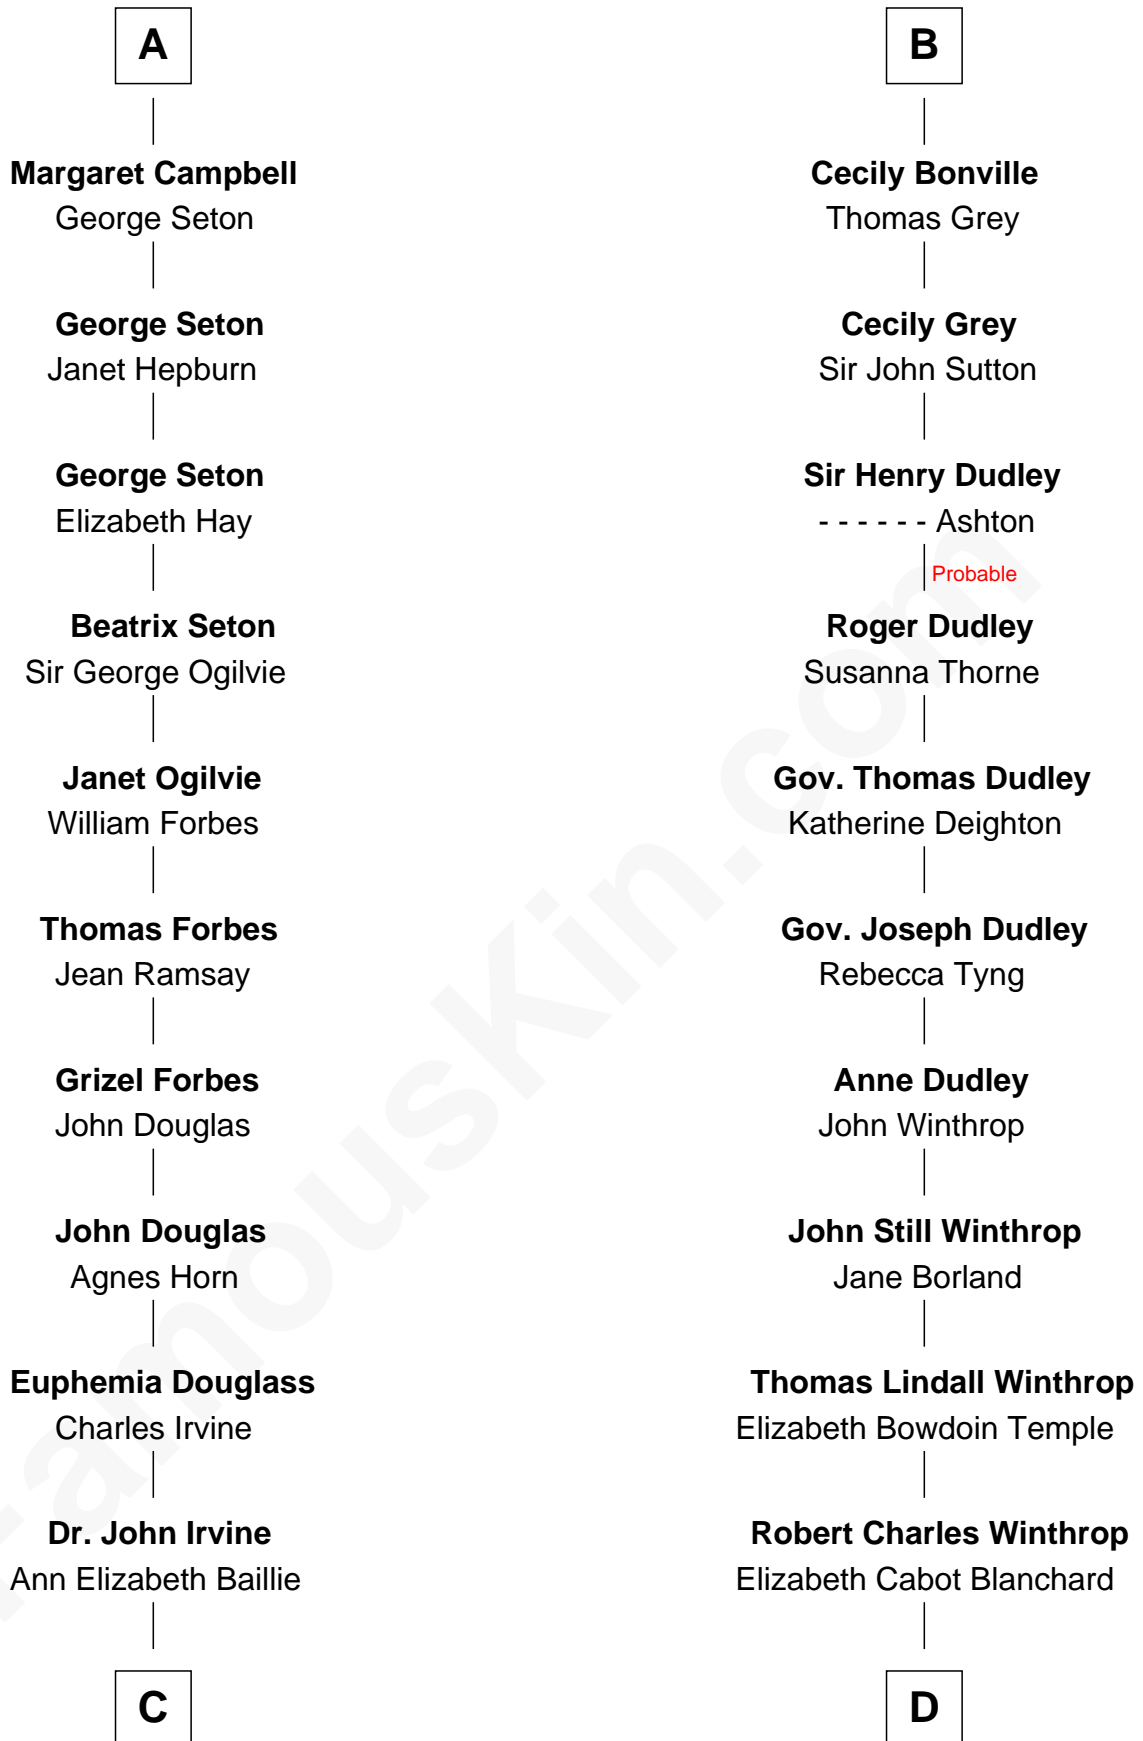

FamousKin.com

Relationship Chart of

Eleanor Roosevelt

First Lady of President Franklin D. Roosevelt

20th cousin 1 time removed of

John Kerry

68th U.S. Secretary of State

C

Anne Irvine
James Bulloch

James Stephens Bulloch
Martha Stewart

Martha Bulloch
Theodore Roosevelt

Elliott Roosevelt
Anna Rebecca Hall

Eleanor Roosevelt
First Lady of Franklin Roosevelt

D

Robert Charles Winthrop
Elizabeth Mason

Margaret Tyndal Winthrop
James Grant Forbes

Rosemary Isabel Forbes
Richard John Kerry

John Kerry
68th U.S. Secretary of State

FamousKin.com