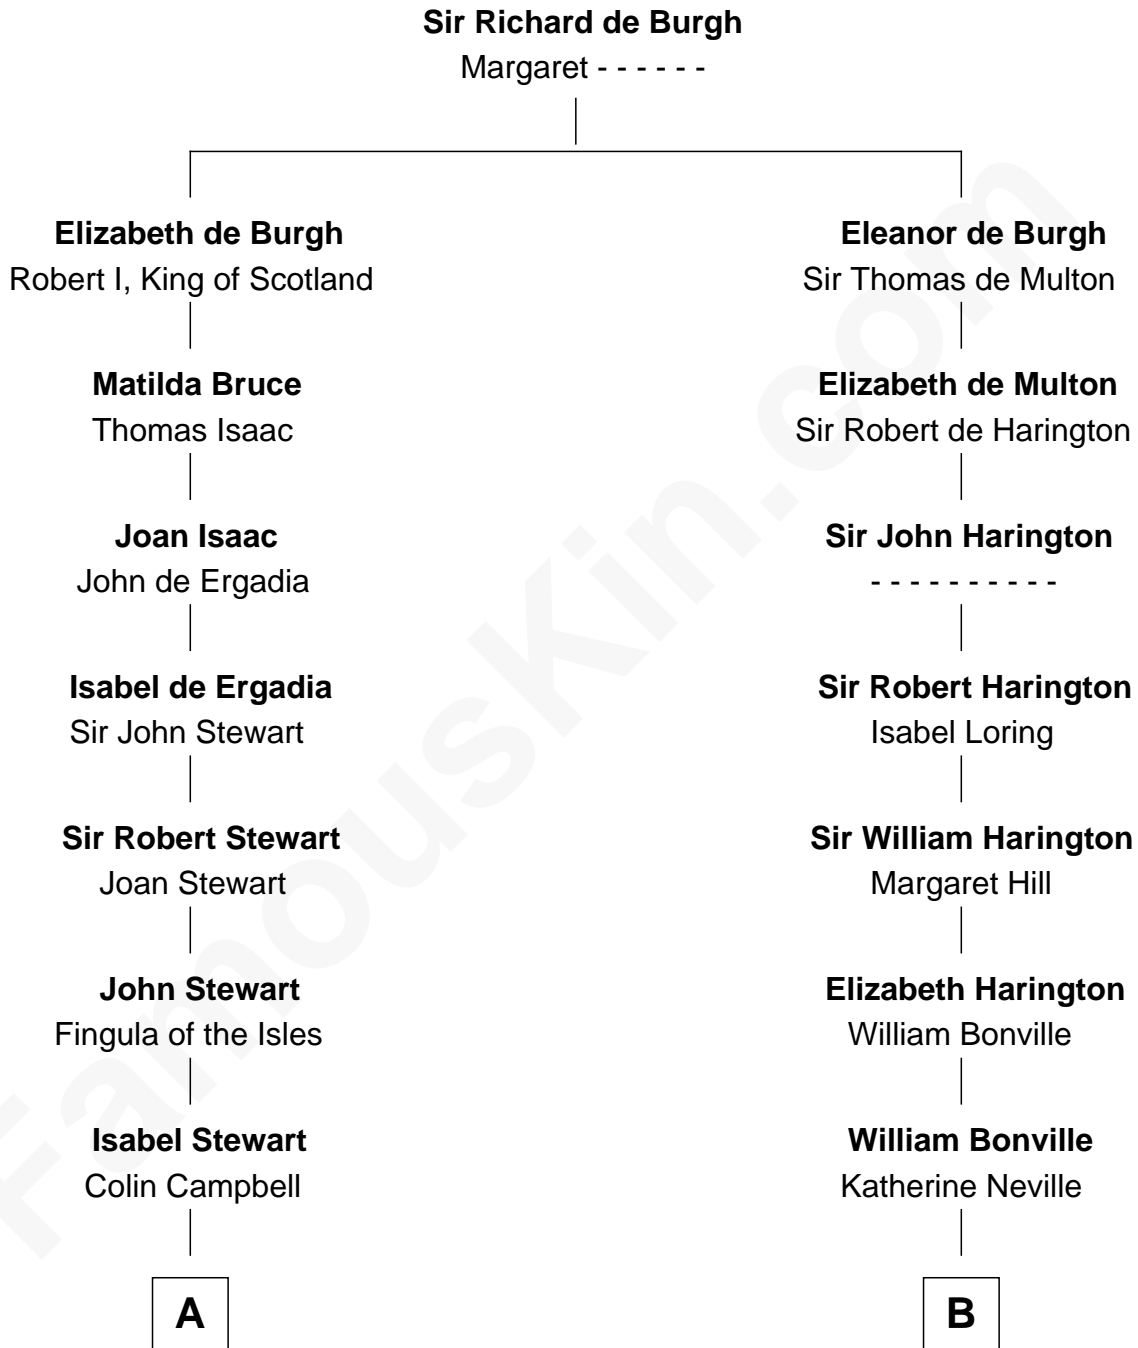

FamousKin.com

Relationship Chart of

Eleanor Roosevelt

First Lady of President Franklin D. Roosevelt

20th cousin 1 time removed of

John Kerry

68th U.S. Secretary of State

C

Anne Irvine
James Bulloch

James Stephens Bulloch
Martha Stewart

Martha Bulloch
Theodore Roosevelt

Elliott Roosevelt
Anna Rebecca Hall

Eleanor Roosevelt
First Lady of Franklin Roosevelt

D

Robert Charles Winthrop
Elizabeth Mason

Margaret Tyndal Winthrop
James Grant Forbes

Rosemary Isabel Forbes
Richard John Kerry

John Kerry
68th U.S. Secretary of State

FamousKin.com