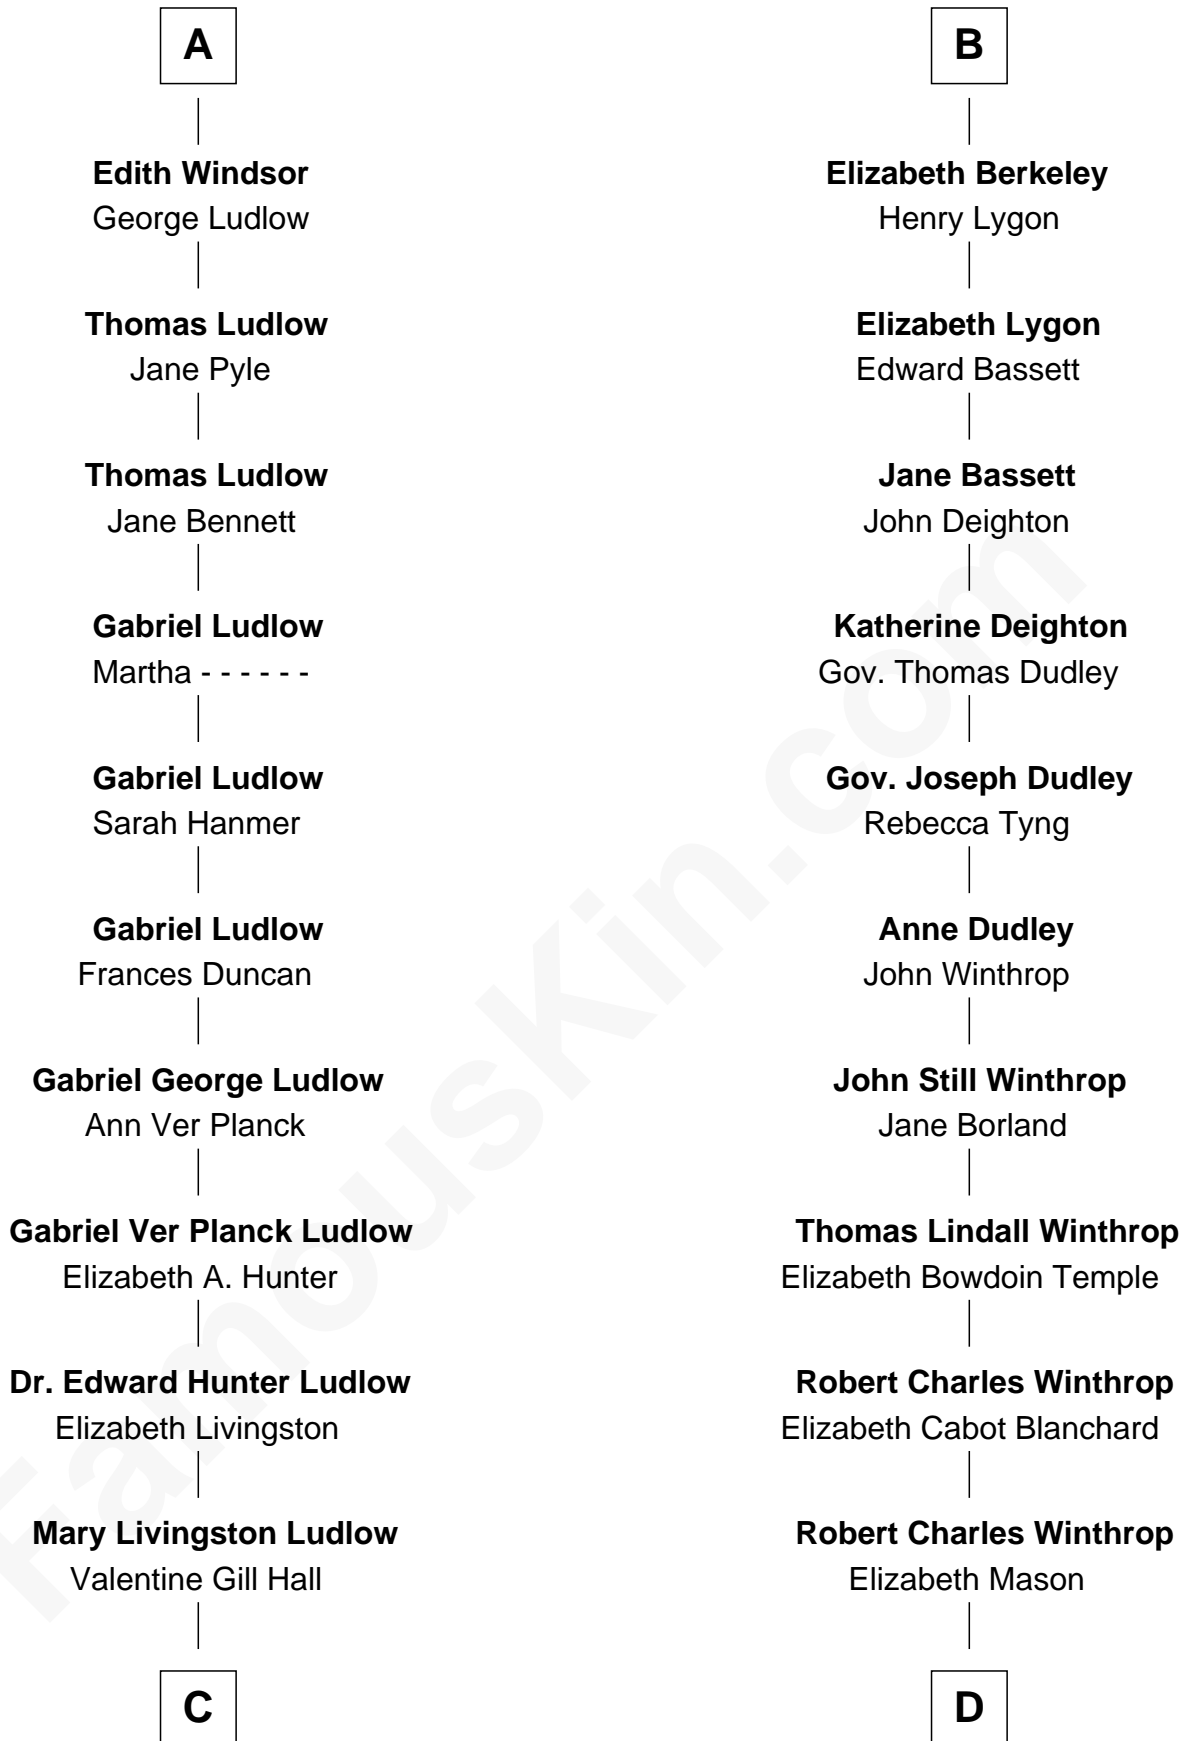

FamousKin.com

Relationship Chart of

Eleanor Roosevelt

First Lady of President Franklin D. Roosevelt

18th cousin 1 time removed of

John Kerry

68th U.S. Secretary of State

Humphrey de Bohun
Elizabeth Plantagenet

C

Anna Rebecca Hall
Elliott Roosevelt

Eleanor Roosevelt
First Lady of Franklin Roosevelt

D

Margaret Tyndal Winthrop
James Grant Forbes

Rosemary Isabel Forbes
Richard John Kerry

John Kerry
68th U.S. Secretary of State