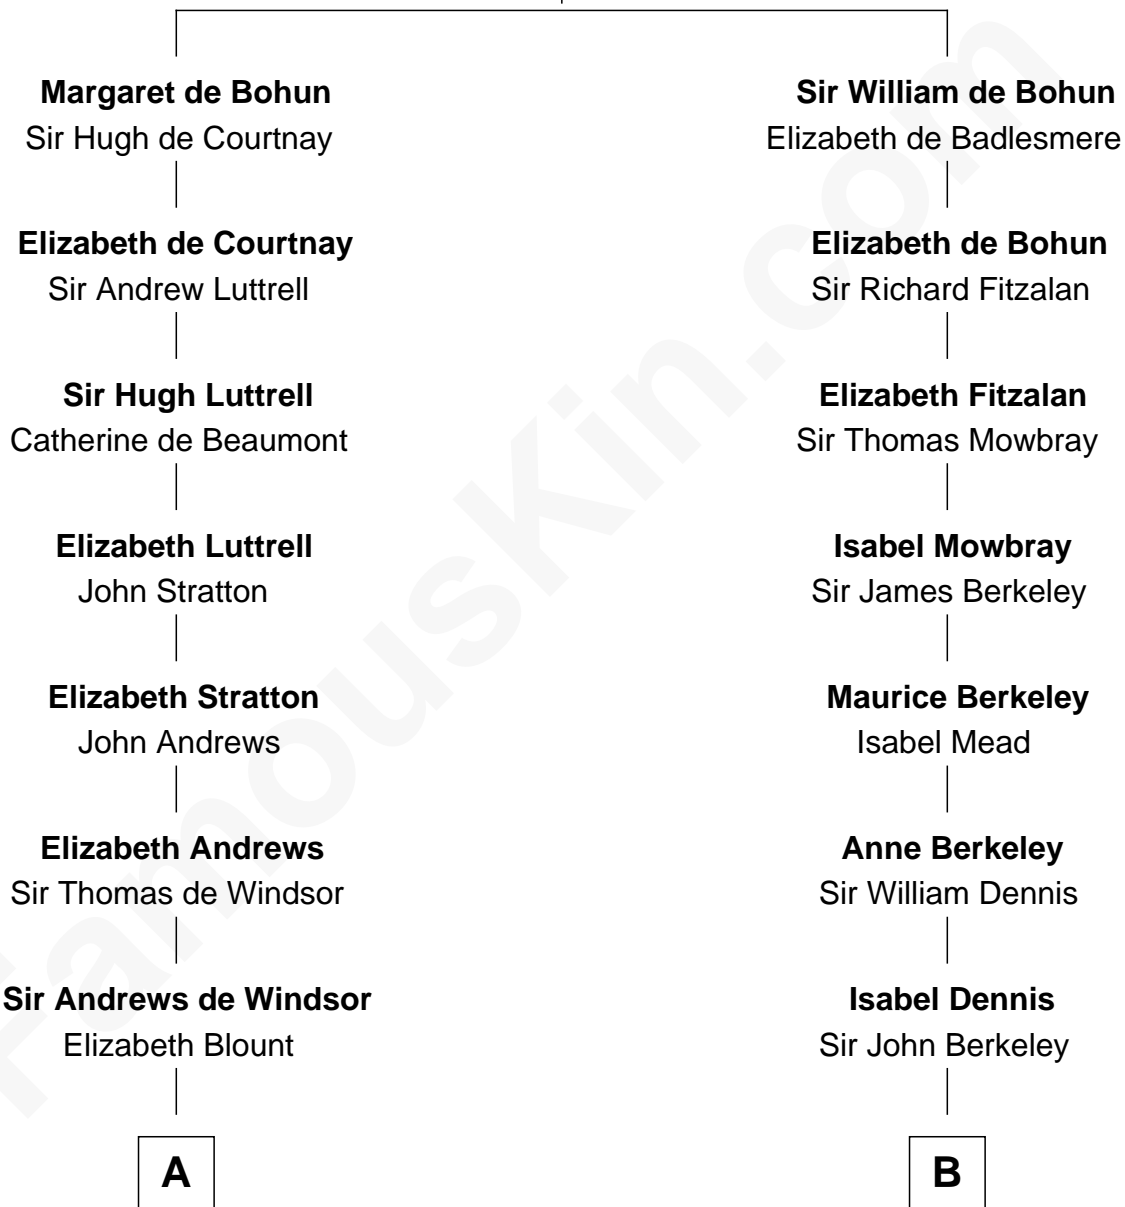

FamousKin.com

Relationship Chart of

Eleanor Roosevelt

First Lady of President Franklin D. Roosevelt

18th cousin 1 time removed of

John Kerry

68th U.S. Secretary of State

Humphrey de Bohun
Elizabeth Plantagenet

C

Anna Rebecca Hall
Elliott Roosevelt

Eleanor Roosevelt
First Lady of Franklin Roosevelt

D

Margaret Tyndal Winthrop
James Grant Forbes

Rosemary Isabel Forbes
Richard John Kerry

John Kerry
68th U.S. Secretary of State