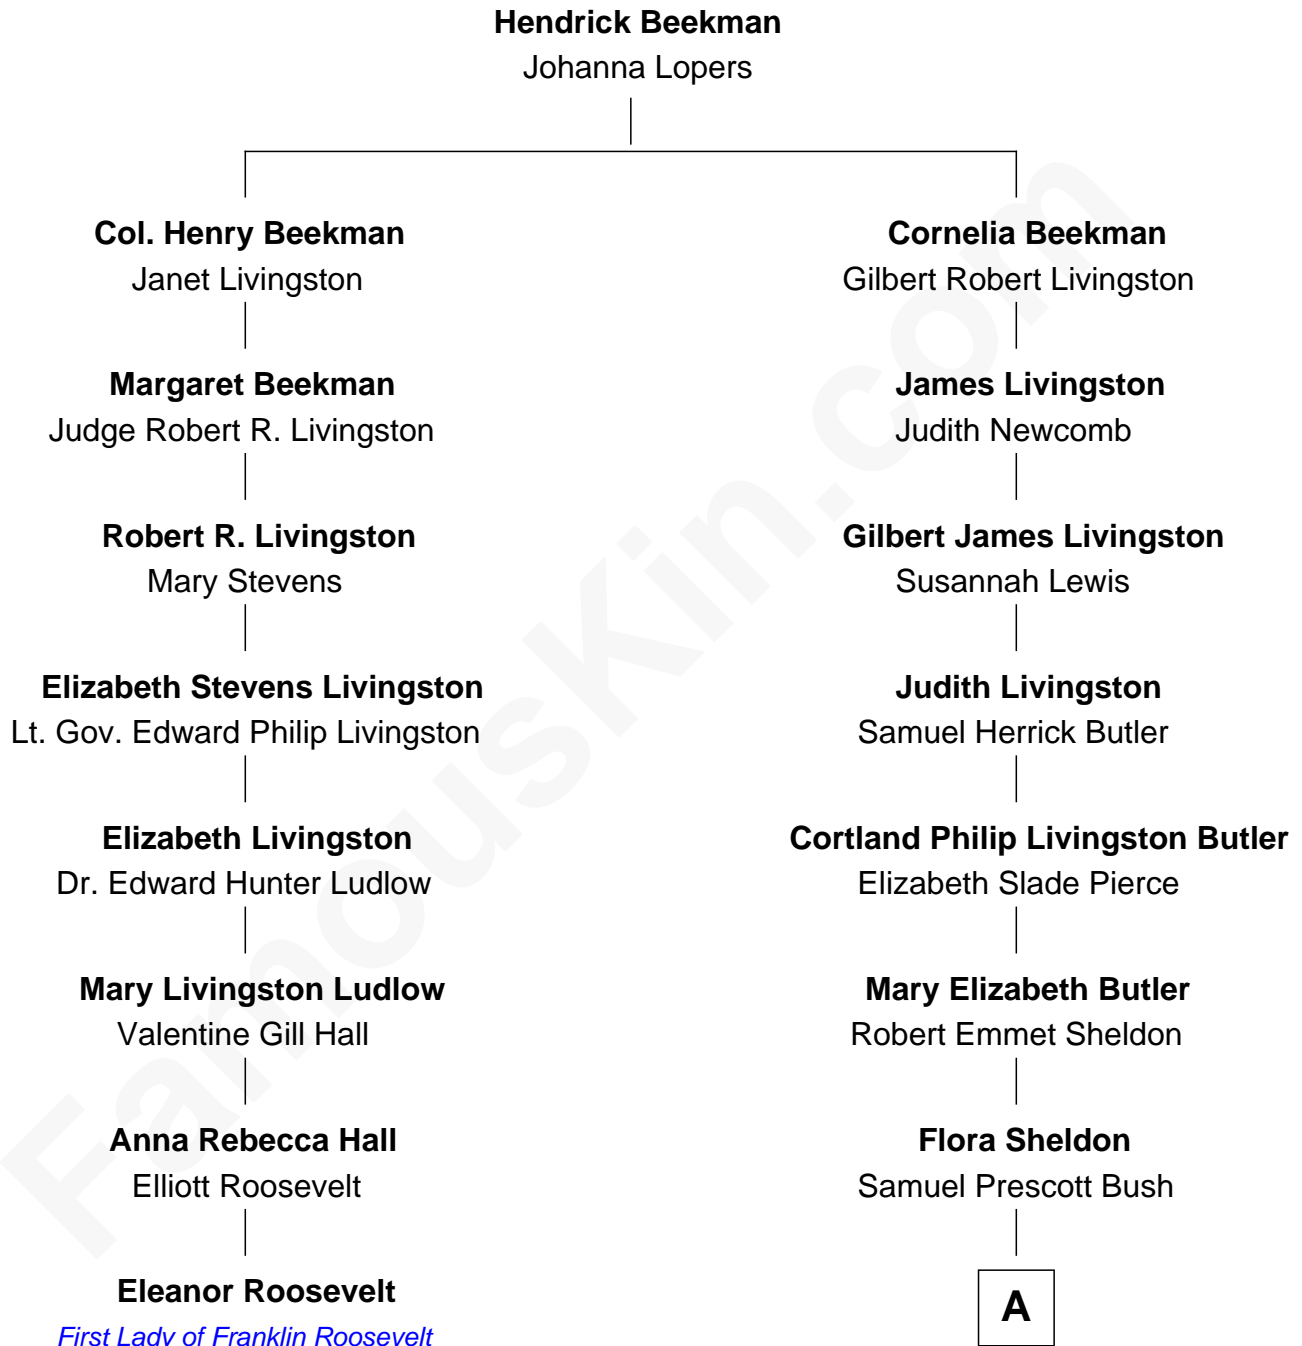

## Relationship Chart of

### Eleanor Roosevelt

*First Lady of President Franklin D. Roosevelt*

7th cousin 2 times removed of

### Jeb Bush

*43rd Governor of Florida*

**A**

Prescott Sheldon Bush

Dorothy Wear Walker

George Herbert Walker Bush

Barbara Pierce

**Jeb Bush**