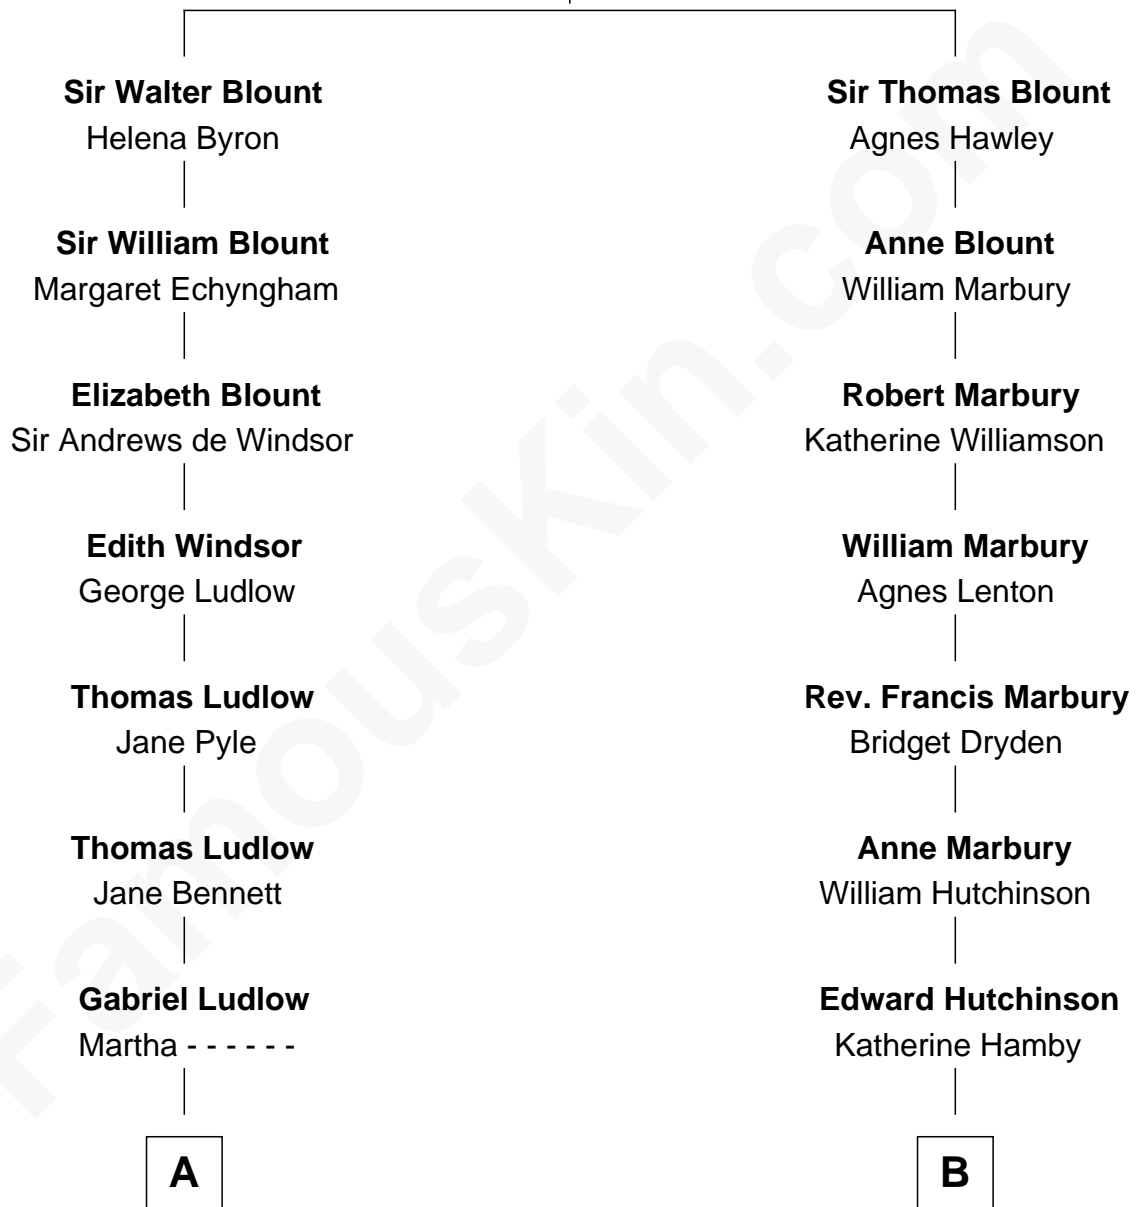

FamousKin.com

Relationship Chart of

Eleanor Roosevelt

First Lady of President Franklin D. Roosevelt

14th cousin 4 times removed of

Jeb Bush

43rd Governor of Florida

Sir Thomas Blount
Margaret de Gresley

C

George Herbert Walker Bush

Barbara Pierce

Jeb Bush

43rd Governor of Florida

FamousKin.com