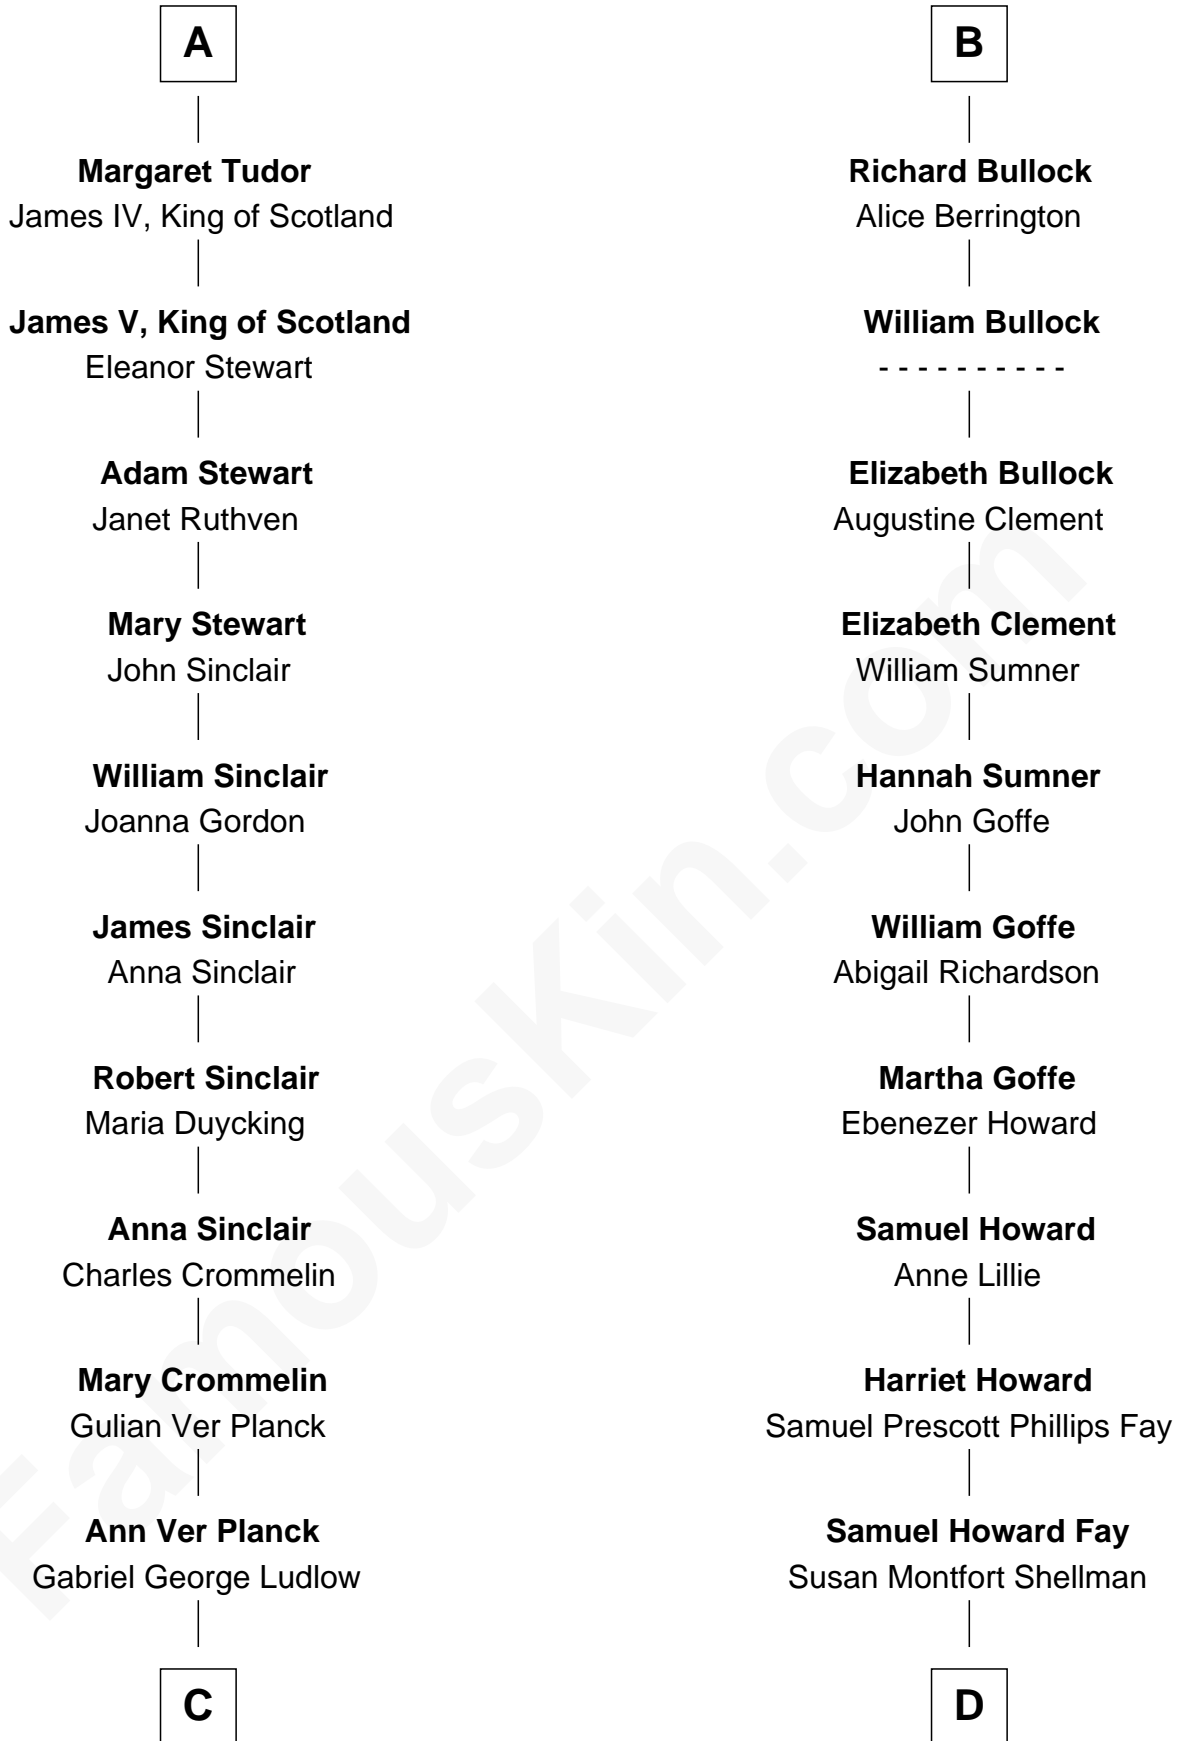

FamousKin.com

Relationship Chart of

Eleanor Roosevelt

First Lady of President Franklin D. Roosevelt

21st cousin of

Jeb Bush

43rd Governor of Florida

William de Montagu
Katherine de Grandison

Elliott Roosevelt

Eleanor Roosevelt

First Lady of Franklin Roosevelt

D

Harriet Eleanor Fay

Rev. James Smith Bush

Samuel Prescott Bush

Flora Sheldon