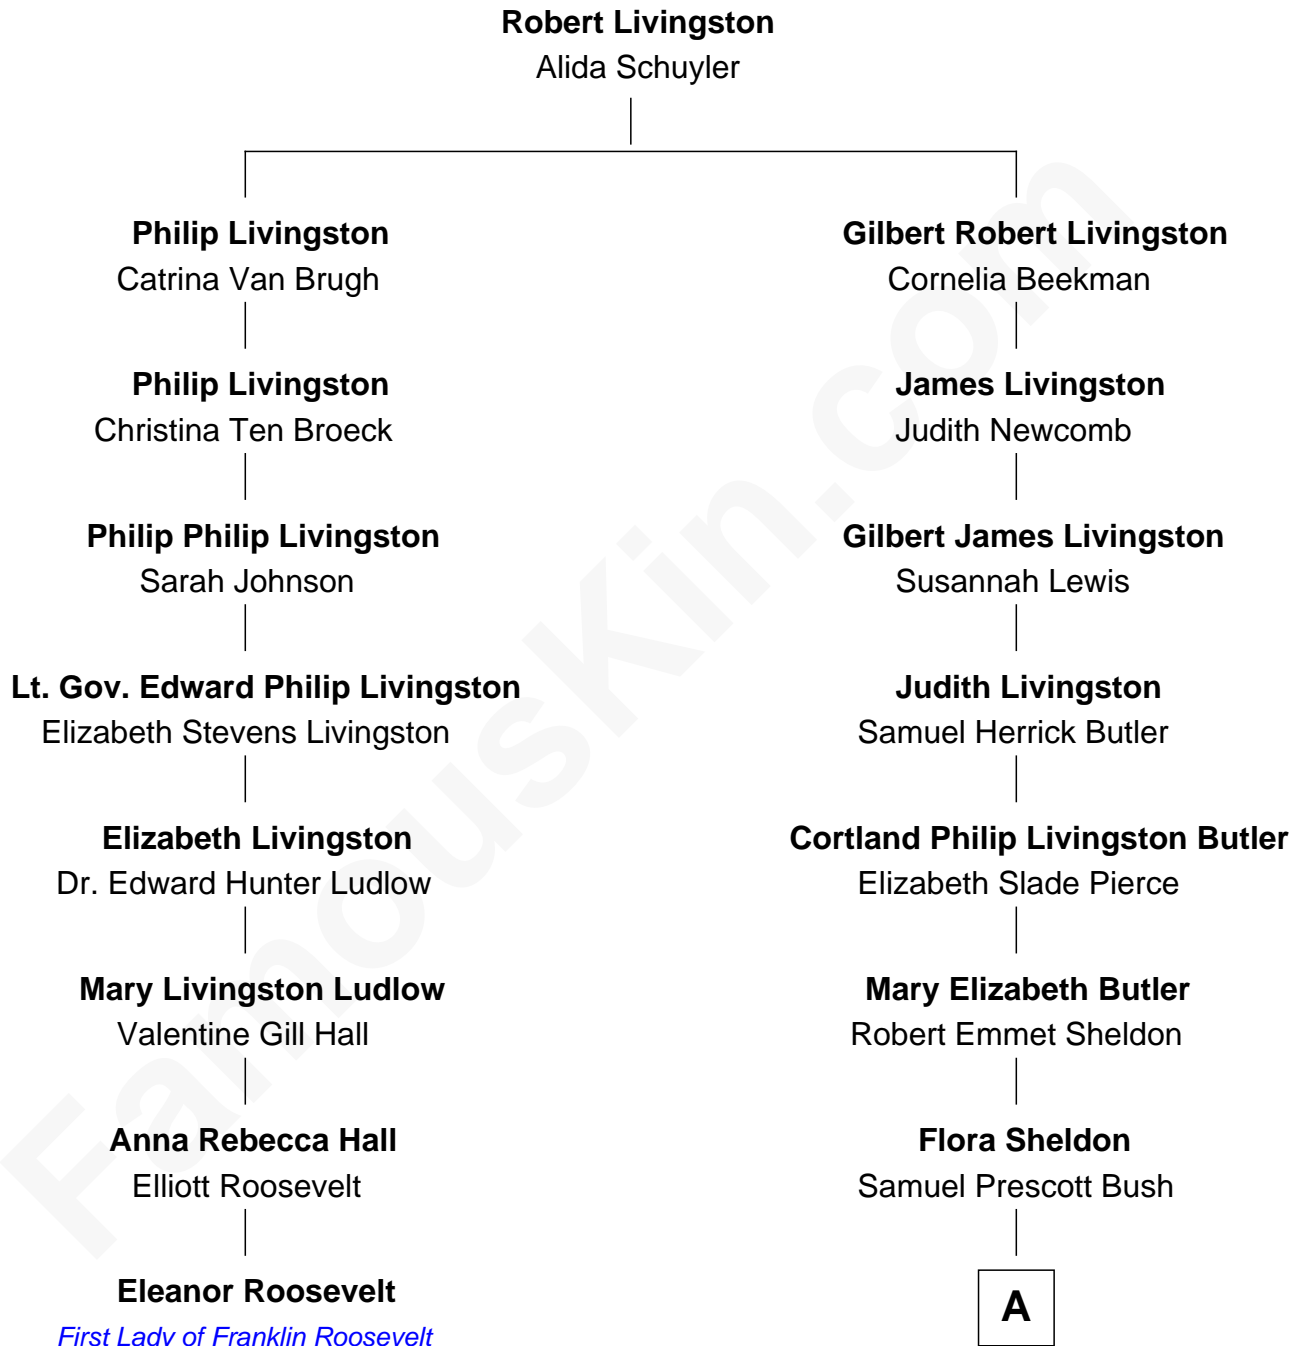

FamousKin.com

Relationship Chart of

Eleanor Roosevelt

First Lady of President Franklin D. Roosevelt

7th cousin 2 times removed of

Jeb Bush

43rd Governor of Florida

A

Prescott Sheldon Bush

Dorothy Wear Walker

George Herbert Walker Bush

Barbara Pierce

Jeb Bush

43rd Governor of Florida

FamousKin.com