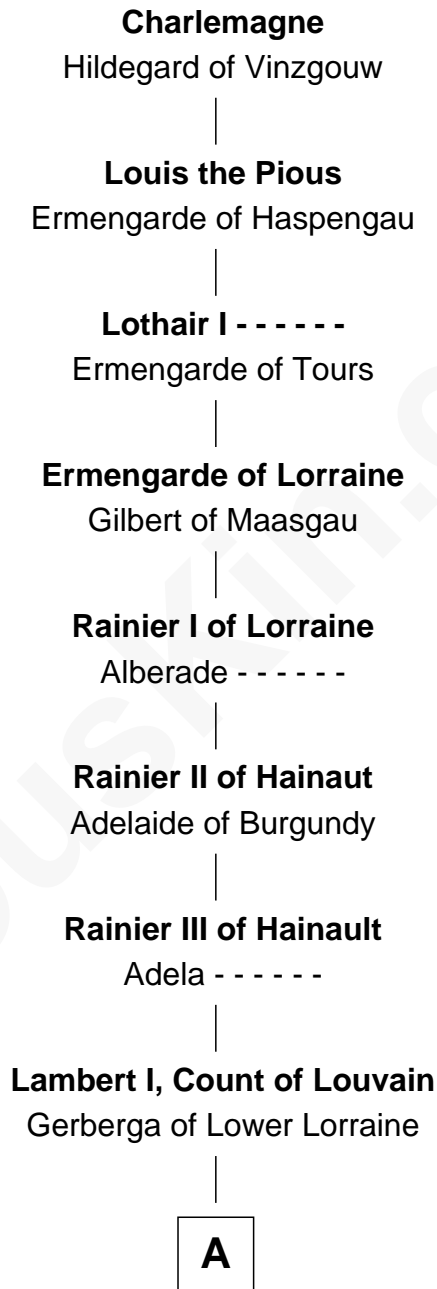

FamousKin.com

Relationship Chart of

Eleanor Roosevelt

First Lady of President Franklin D. Roosevelt

34th Great-granddaughter of

Charlemagne

King of the Franks

A

Lambert II, Count of Louvain

Oda of Lorraine

Henry II, Count of Louvain

Adela of Orthen

Gottfried I, Count of Louvain

Ide de Chiny

Godfrey II, Count of Louvain

Luitgarde of Sulzbach