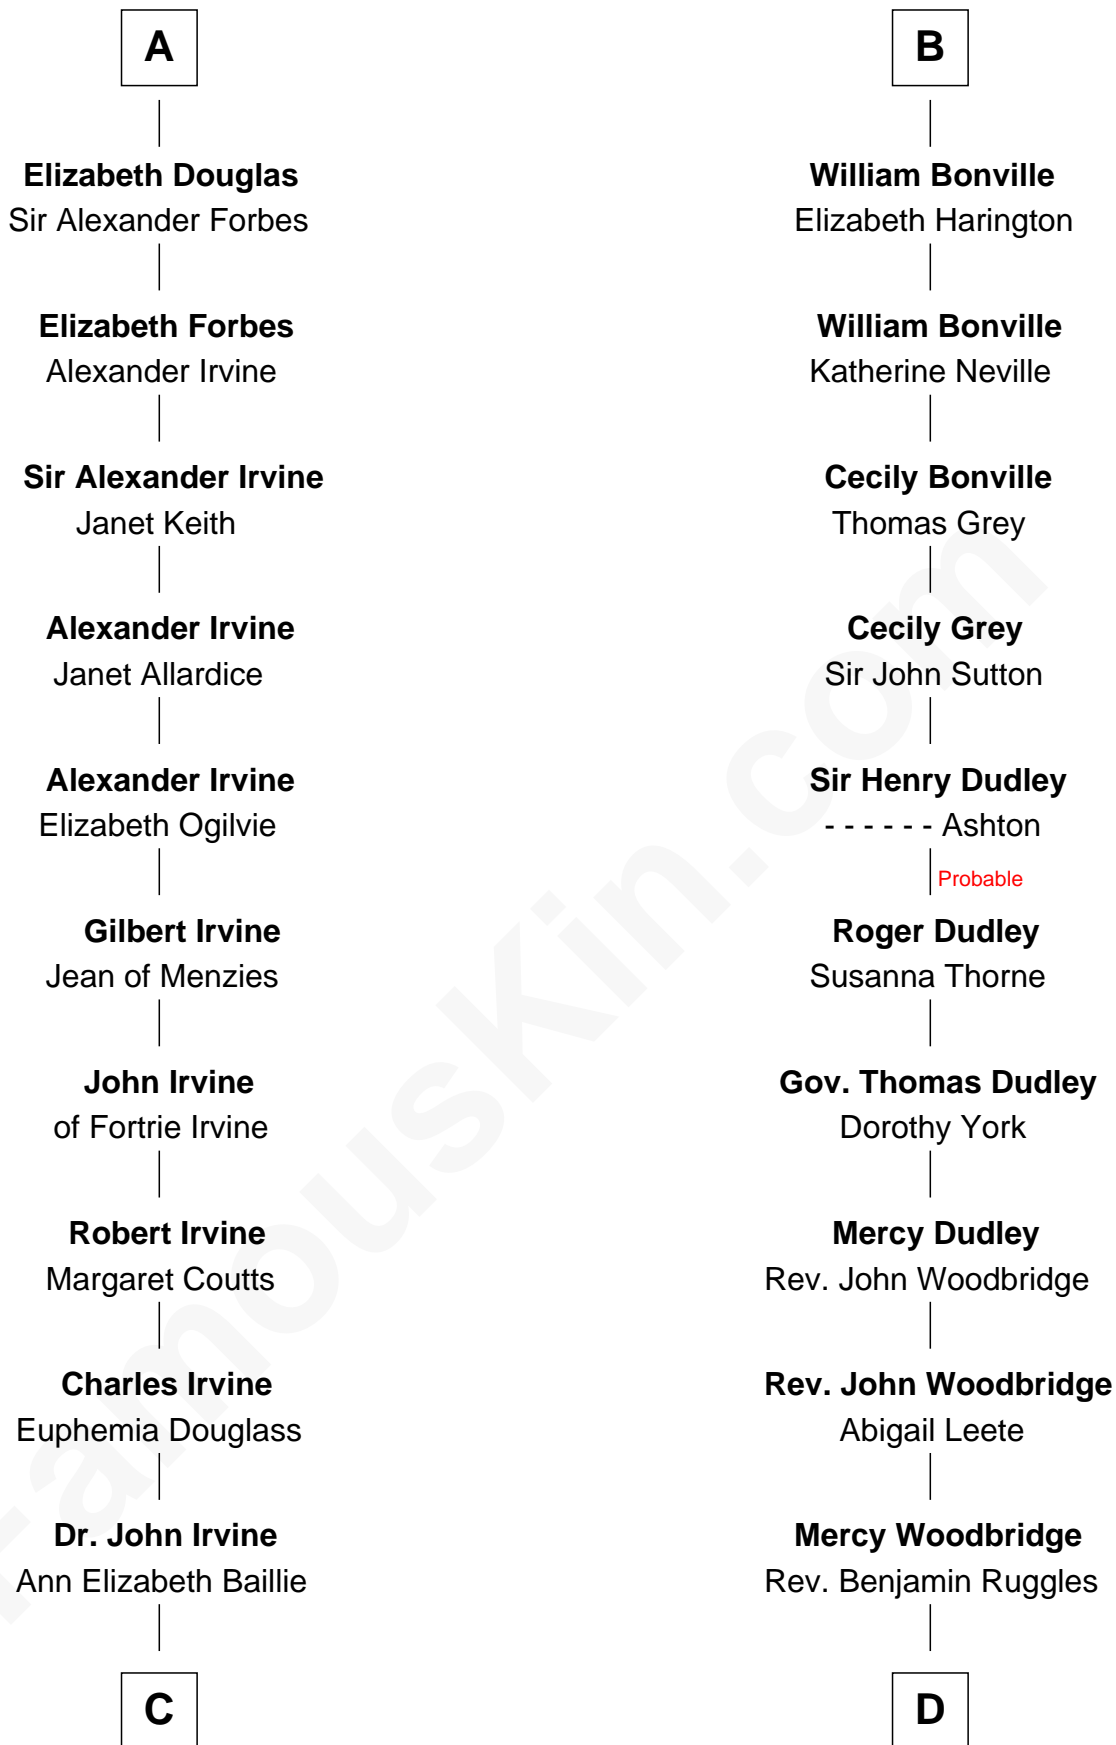

FamousKin.com

Relationship Chart of

Eleanor Roosevelt

First Lady of President Franklin D. Roosevelt

21st cousin of

John Brown

American Abolitionist

Gilbert de Clare

Isabel Marshal

C

Anne Irvine
James Bulloch

James Stephens Bulloch
Martha Stewart

Martha Bulloch
Theodore Roosevelt

Elliott Roosevelt
Anna Rebecca Hall

Eleanor Roosevelt
First Lady of Franklin Roosevelt

D

Mercy Ruggles
Jonathan Humphrey

Oliver Humphrey
Sarah Garrett

Ruth Humphrey
Gideon Mills

Ruth Mills
Owen Brown

John Brown
American Abolitionist