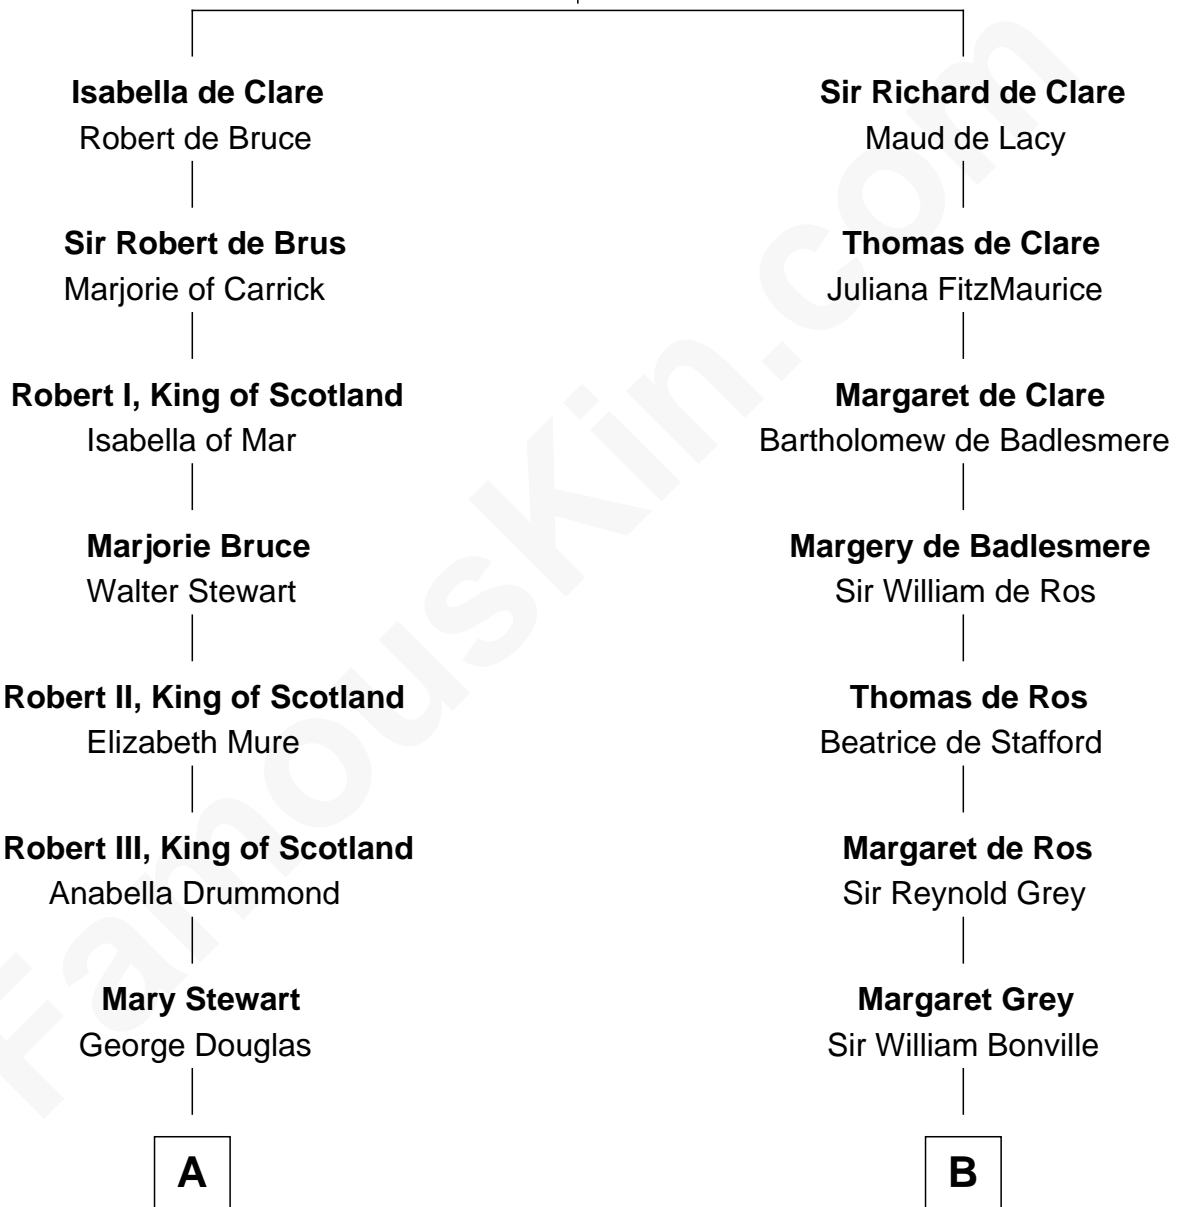

FamousKin.com

Relationship Chart of

Eleanor Roosevelt

First Lady of President Franklin D. Roosevelt

21st cousin of

John Brown

American Abolitionist

Gilbert de Clare

Isabel Marshal

C

Anne Irvine
James Bulloch

James Stephens Bulloch
Martha Stewart

Martha Bulloch
Theodore Roosevelt

Elliott Roosevelt
Anna Rebecca Hall

Eleanor Roosevelt
First Lady of Franklin Roosevelt

D

Mercy Ruggles
Jonathan Humphrey

Oliver Humphrey
Sarah Garrett

Ruth Humphrey
Gideon Mills

Ruth Mills
Owen Brown

John Brown
American Abolitionist