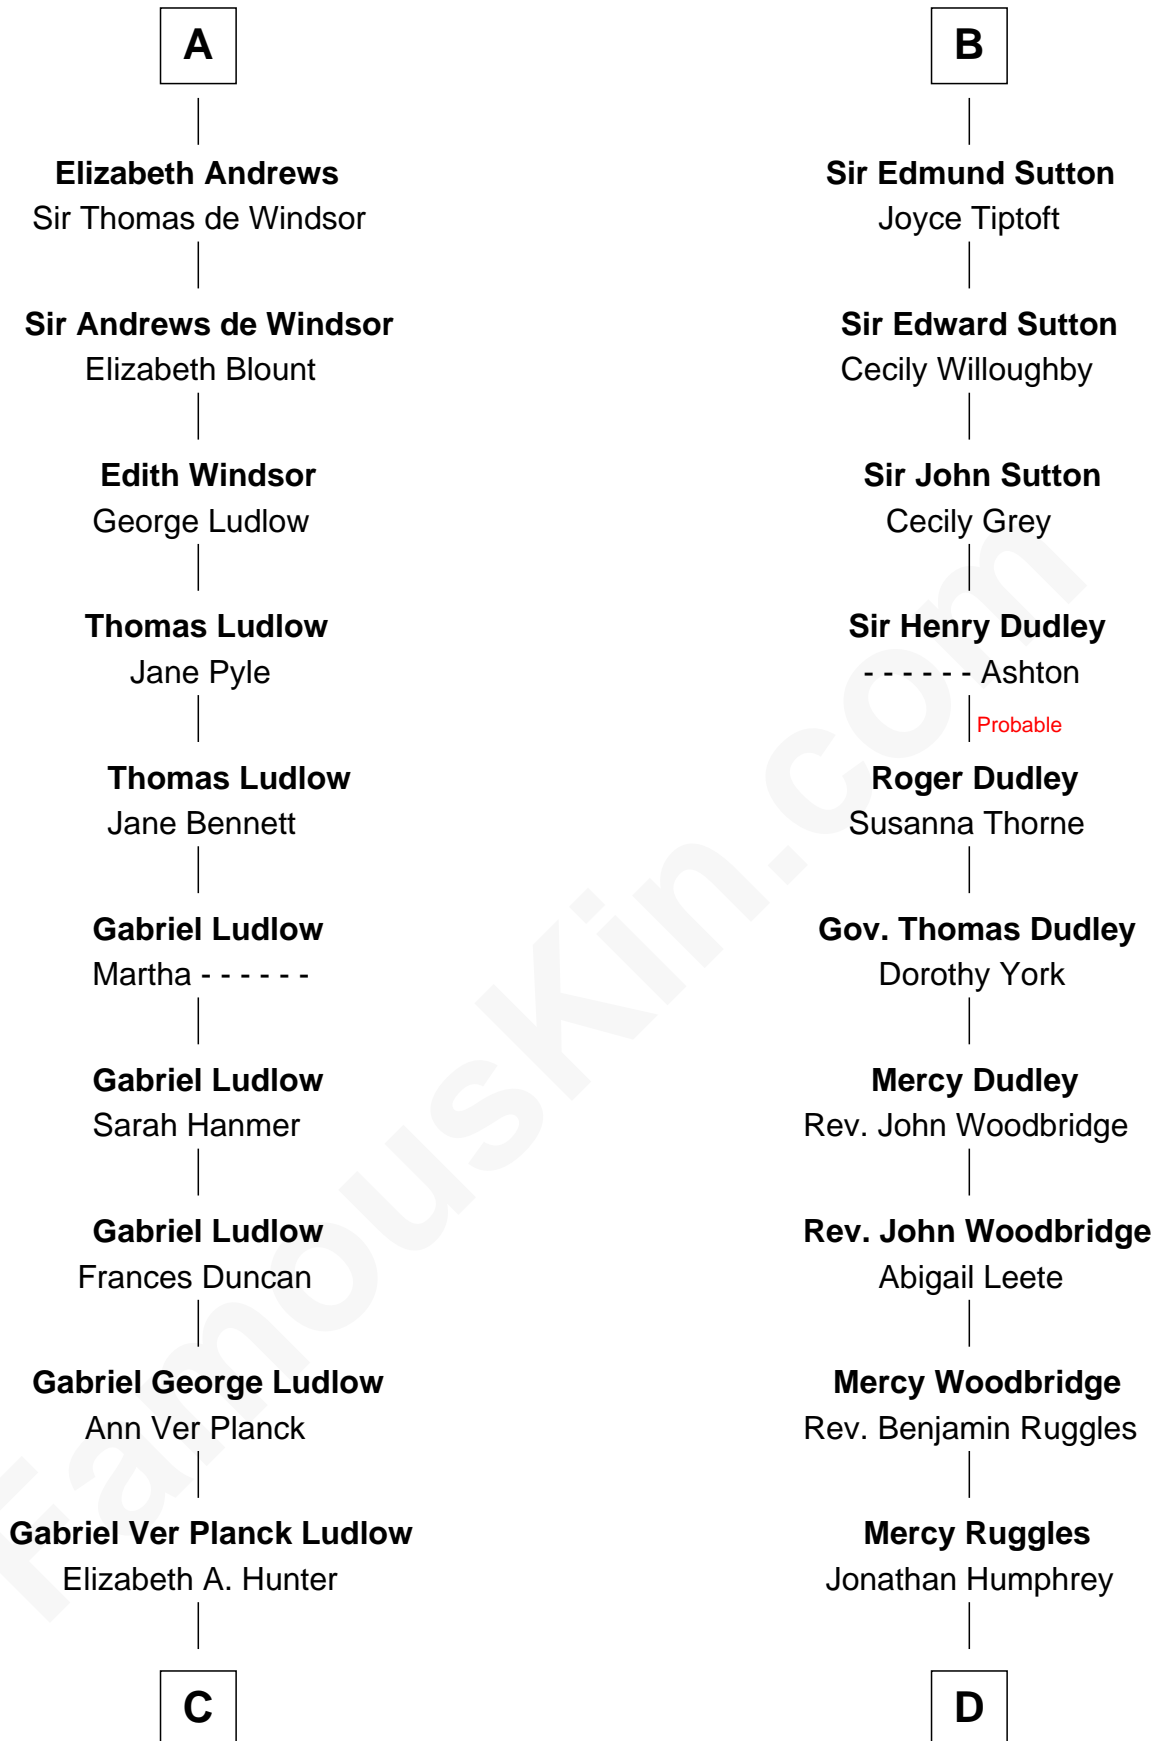

## Relationship Chart of

### Eleanor Roosevelt

*First Lady of President Franklin D. Roosevelt*

20th cousin of

### John Brown

*American Abolitionist*

**Sir Hugh le Despencer**

Aveline Basset

**C**

**Dr. Edward Hunter Ludlow**

Elizabeth Livingston

**Mary Livingston Ludlow**

Valentine Gill Hall

**Anna Rebecca Hall**

Elliott Roosevelt

**Eleanor Roosevelt**

*First Lady of Franklin Roosevelt*

**D**

**Oliver Humphrey**

Sarah Garrett