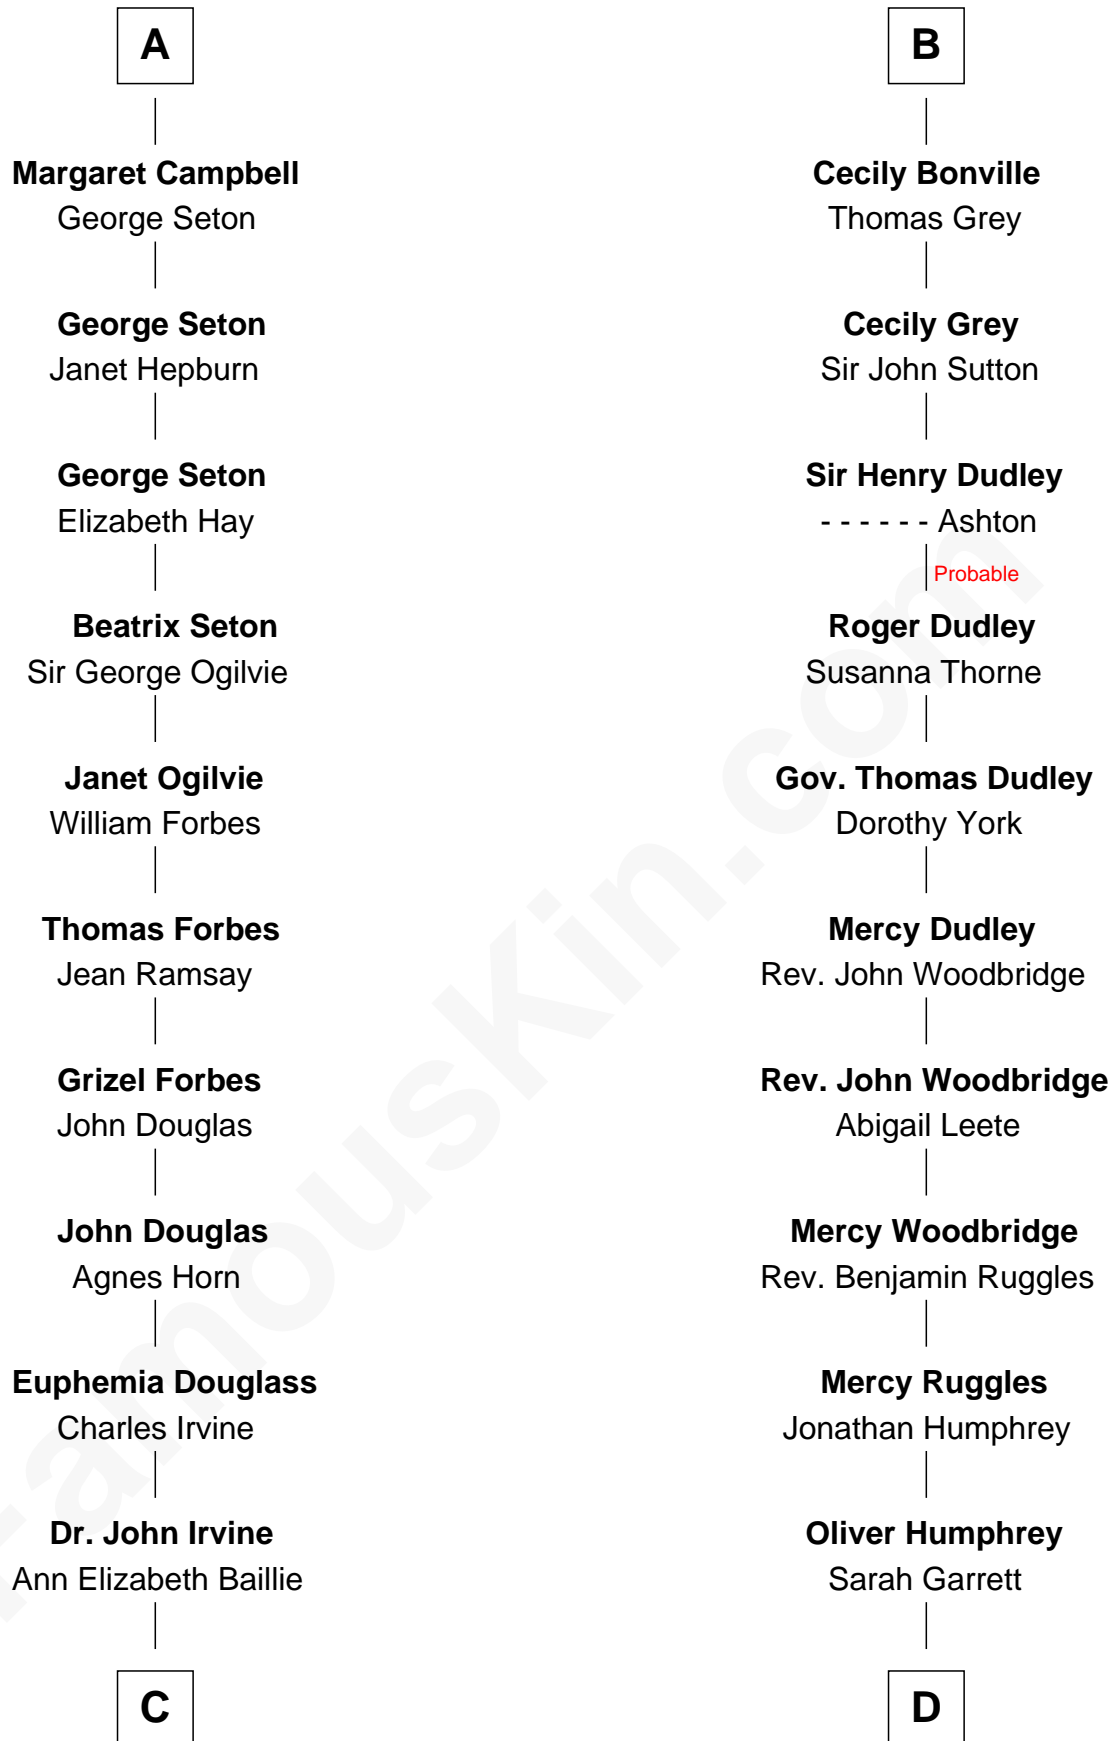

FamousKin.com

Relationship Chart of

Eleanor Roosevelt

First Lady of President Franklin D. Roosevelt

19th cousin 2 times removed of

John Brown

American Abolitionist

Sir Richard de Burgh

Margaret - - - - -

Elizabeth de Burgh
Robert I, King of Scotland

Matilda Bruce
Thomas Isaac

Joan Isaac
John de Ergadia

Isabel de Ergadia
Sir John Stewart

Sir Robert Stewart
Joan Stewart

John Stewart
Fingula of the Isles

Isabel Stewart
Colin Campbell

A

Eleanor de Burgh
Sir Thomas de Multon

Elizabeth de Multon
Sir Robert de Harington

Sir John Harington
- - - - -

Sir Robert Harington
Isabel Loring

Sir William Harington
Margaret Hill

Elizabeth Harington
William Bonville

William Bonville
Katherine Neville

B

C

Anne Irvine
James Bulloch

James Stephens Bulloch
Martha Stewart

Martha Bulloch
Theodore Roosevelt

Elliott Roosevelt
Anna Rebecca Hall