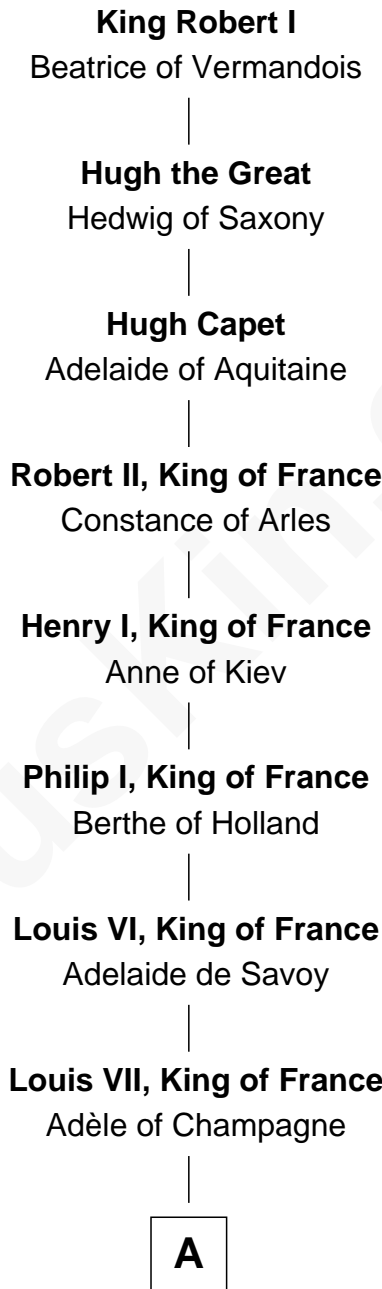

FamousKin.com

Relationship Chart of

Eleanor Roosevelt

First Lady of President Franklin D. Roosevelt

29th Great-granddaughter of

King Robert I
King of France

A

Philip II Auguste, King of France