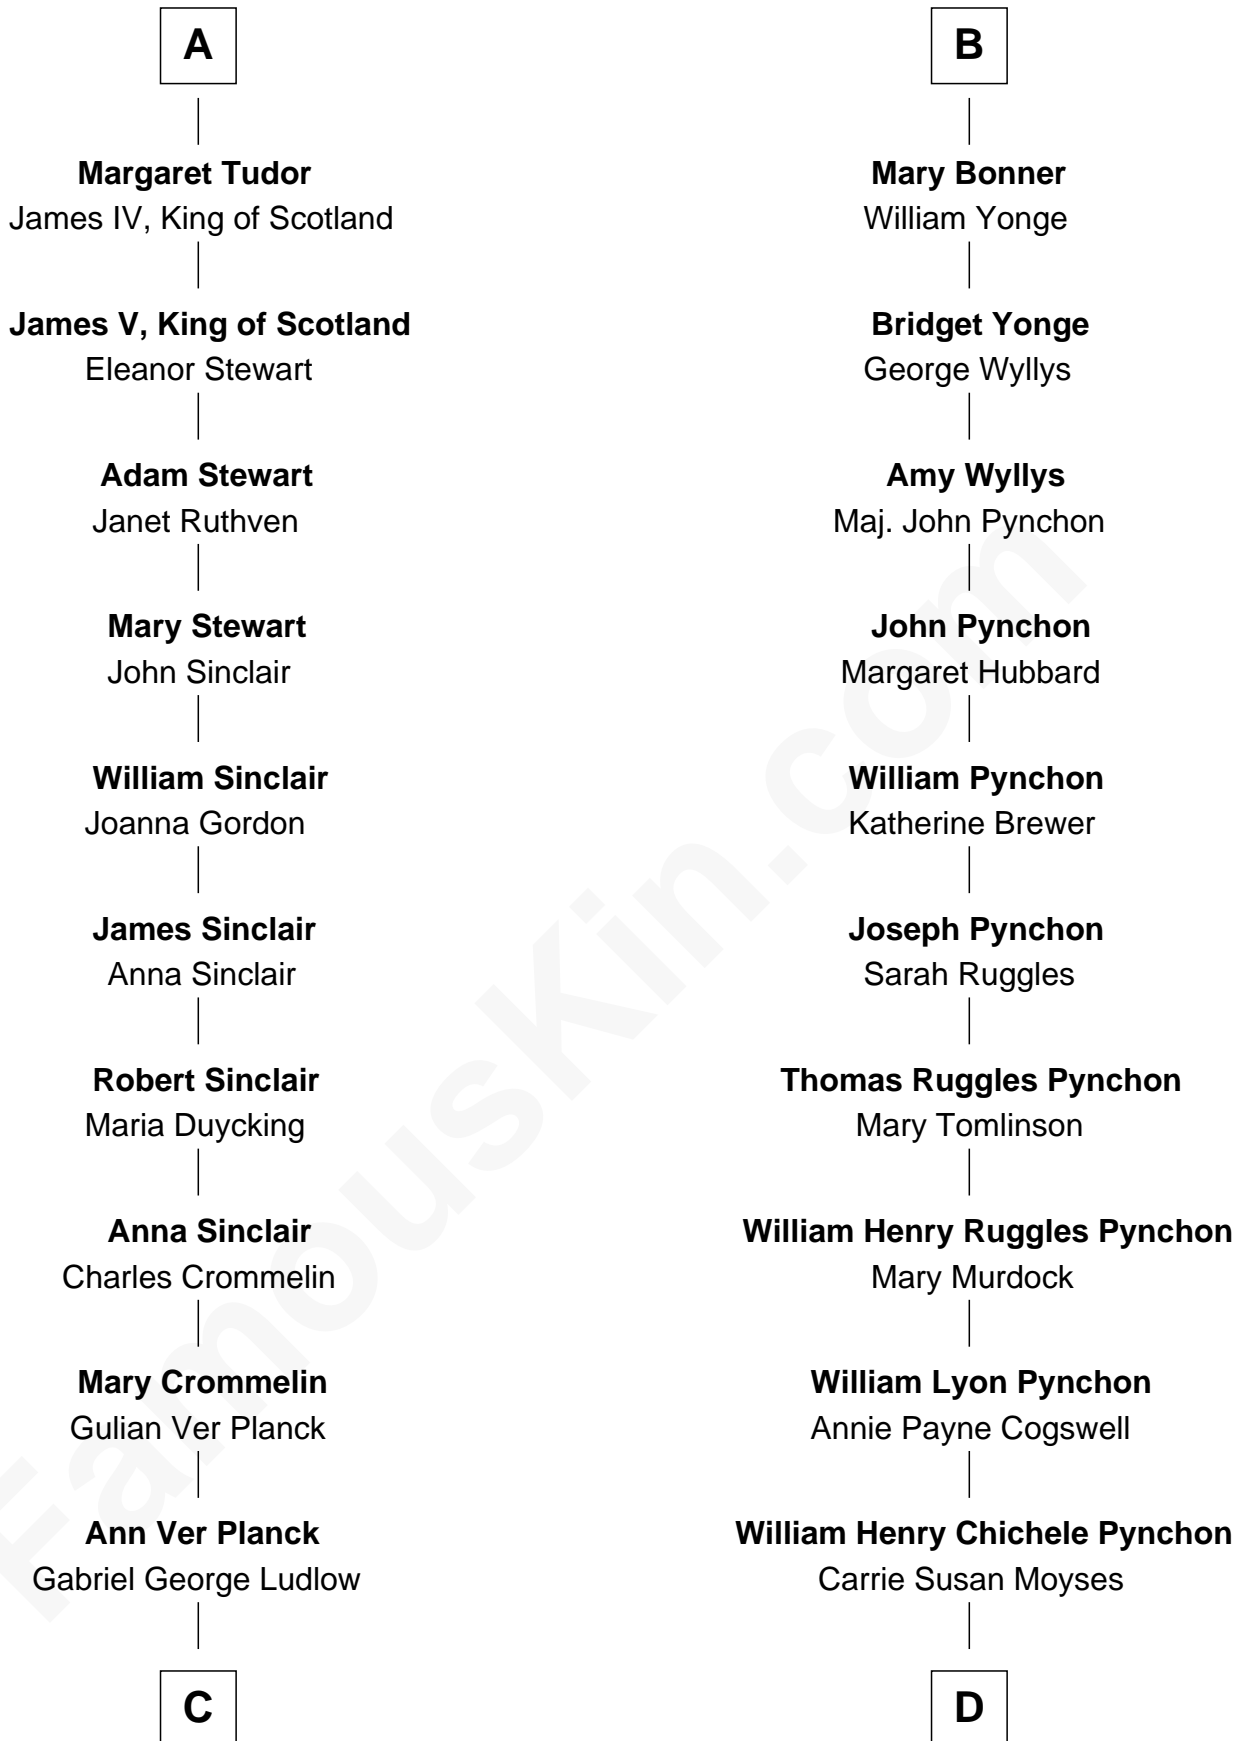

FamousKin.com

Relationship Chart of

Eleanor Roosevelt

First Lady of President Franklin D. Roosevelt

18th cousin 3 times removed of

Thomas Pynchon
American Novelist

C

Gabriel Ver Planck Ludlow

Elizabeth A. Hunter

Dr. Edward Hunter Ludlow

Elizabeth Livingston

Mary Livingston Ludlow

Valentine Gill Hall

Anna Rebecca Hall

Elliott Roosevelt

Eleanor Roosevelt