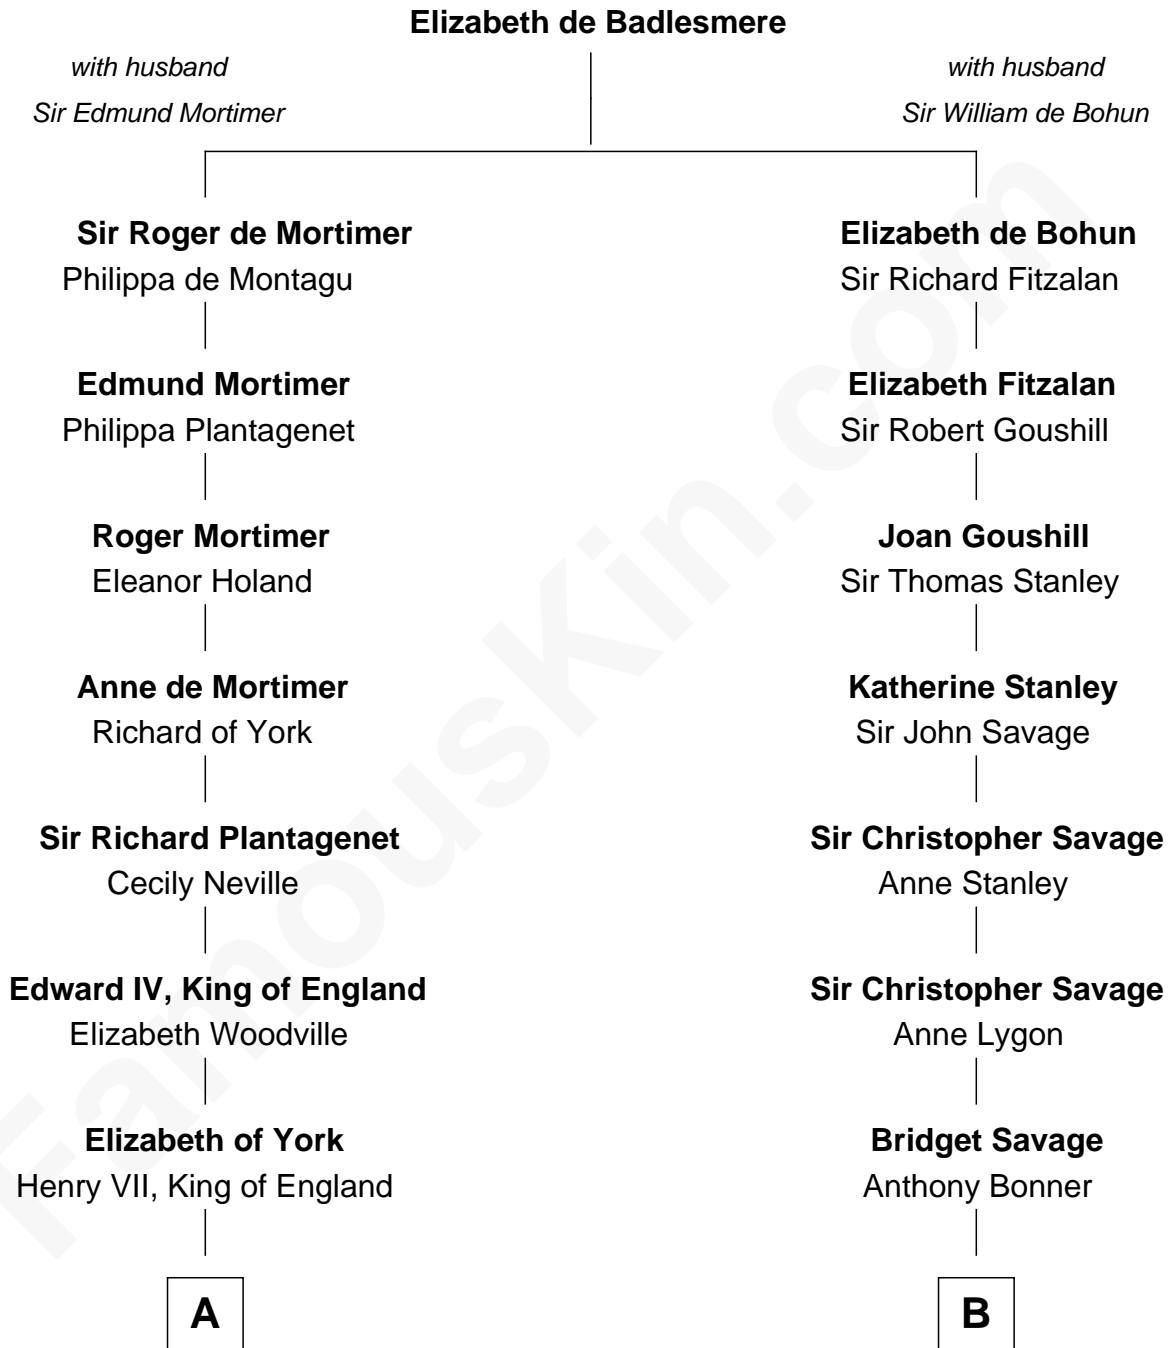

FamousKin.com

Relationship Chart of

Eleanor Roosevelt

First Lady of President Franklin D. Roosevelt

18th cousin 3 times removed of

Thomas Pynchon
American Novelist

C

Gabriel Ver Planck Ludlow

Elizabeth A. Hunter

Dr. Edward Hunter Ludlow

Elizabeth Livingston

Mary Livingston Ludlow

Valentine Gill Hall

Anna Rebecca Hall

Elliott Roosevelt

Eleanor Roosevelt