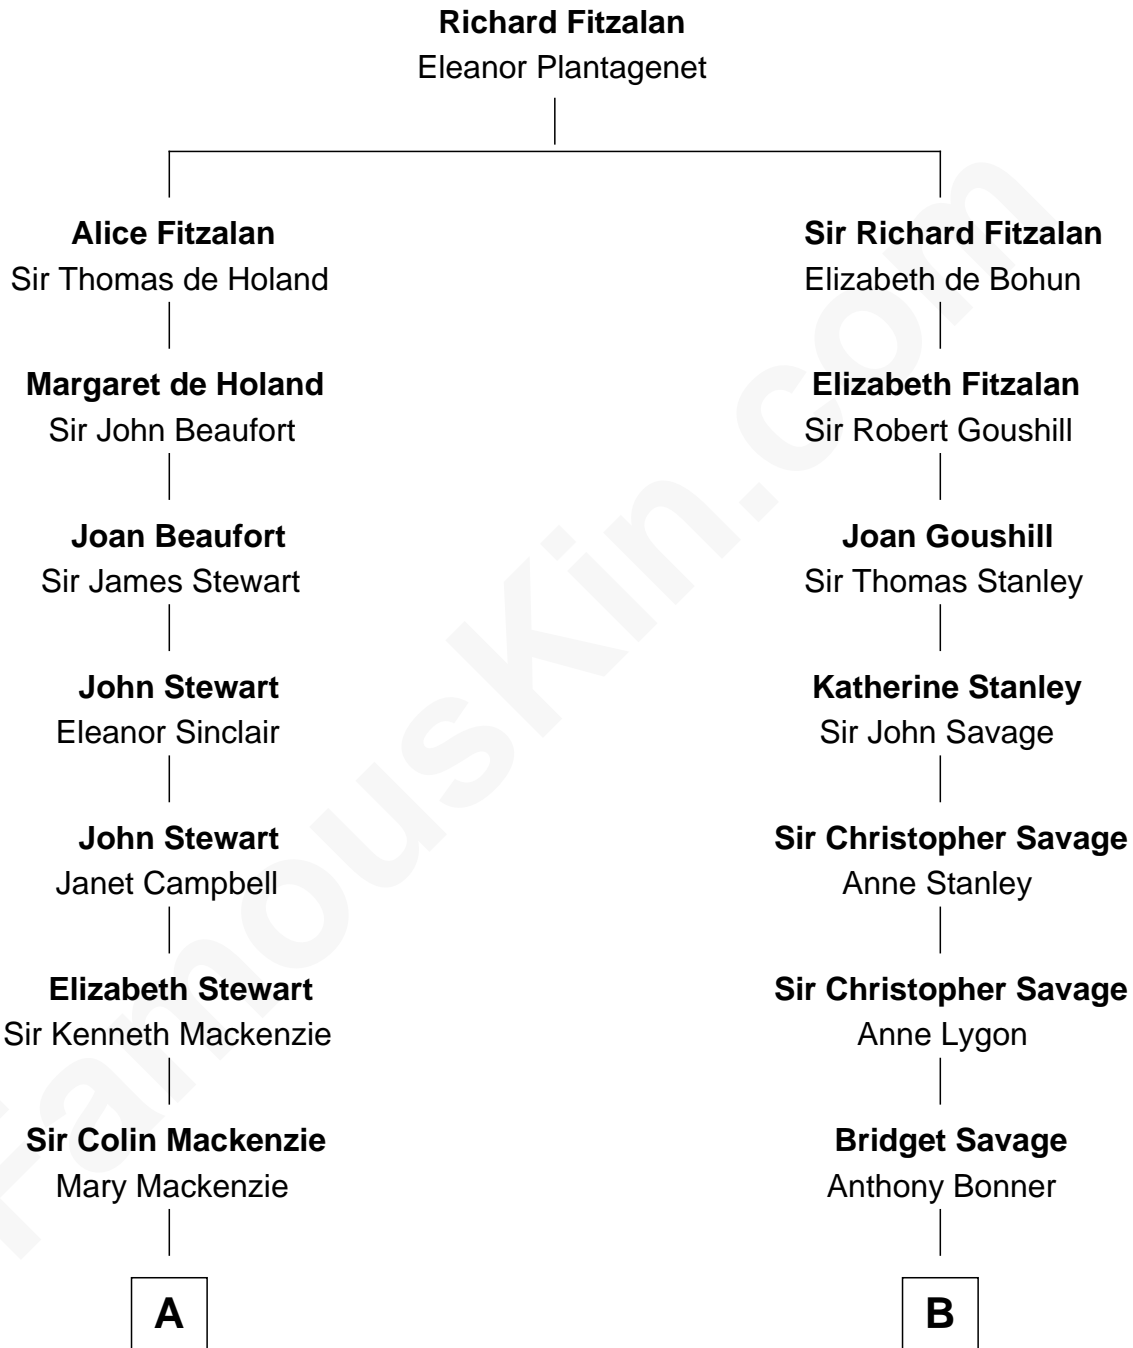

FamousKin.com

Relationship Chart of

Eleanor Roosevelt

First Lady of President Franklin D. Roosevelt

17th cousin 1 time removed of

Thomas Pynchon
American Novelist

A

Alexander Mackenzie
Christian Munro

Sir Kenneth Mackenzie
Jean Chisholm

Jean Mackenzie
Alexander Baillie

John Baillie
Jean Baillie

Col. Kenneth Baillie
Elizabeth Mackay

Ann Elizabeth Baillie
Dr. John Irvine

Anne Irvine
James Bulloch

James Stephens Bulloch
Martha Stewart