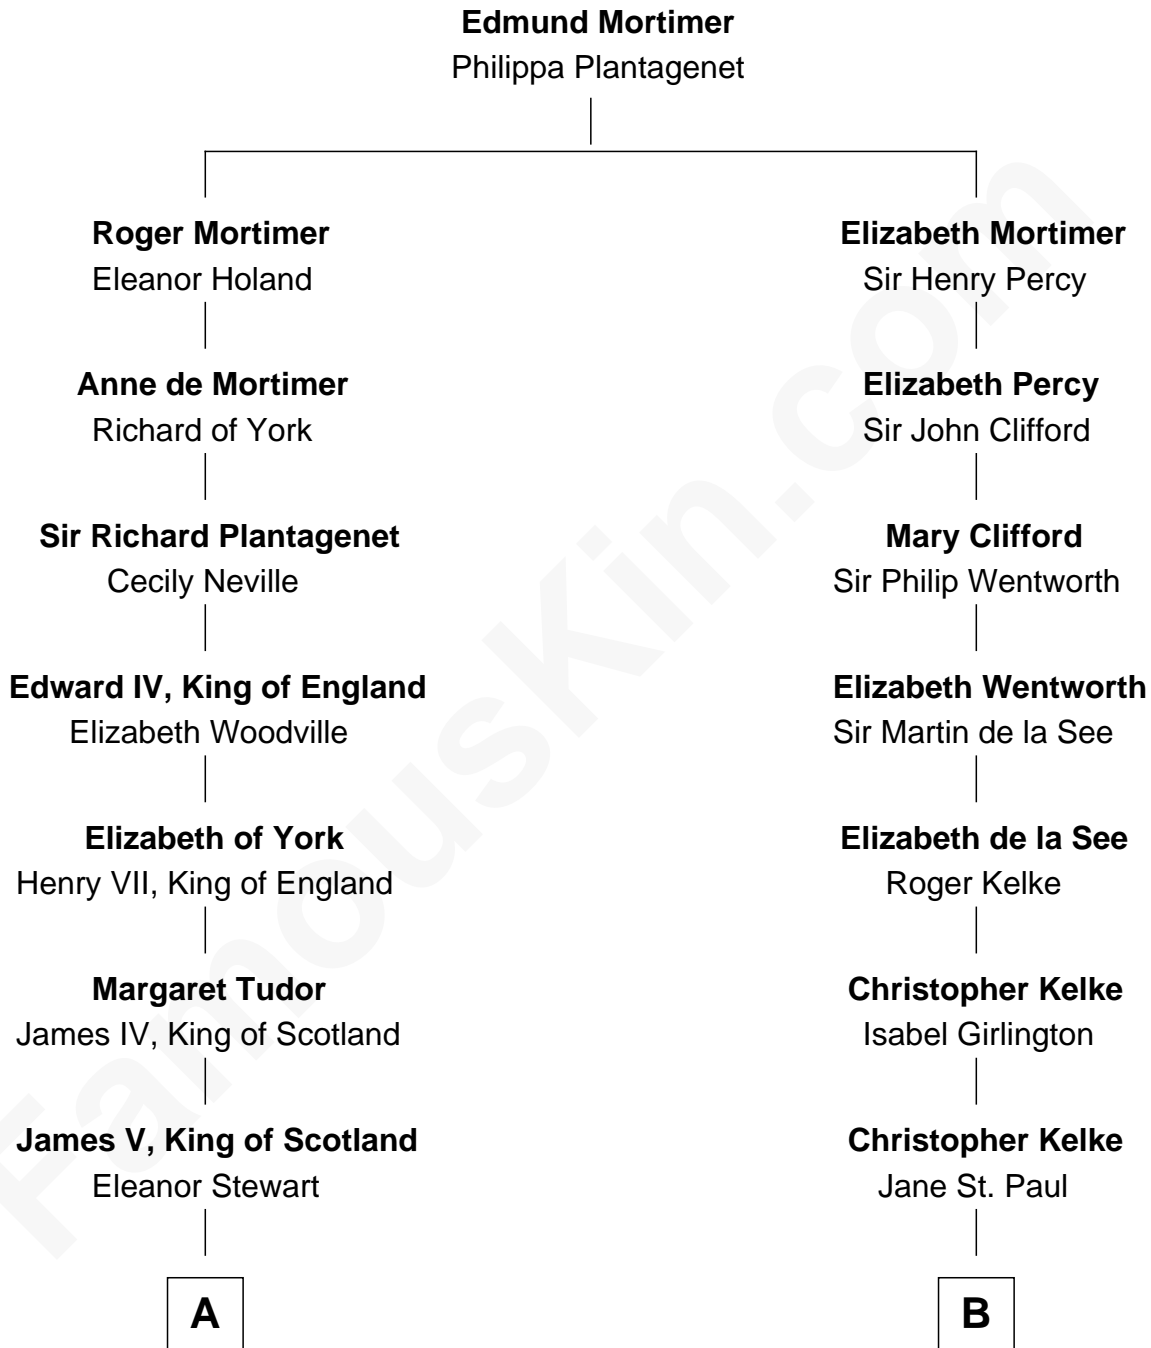

# FamousKin.com

## Relationship Chart of

### Eleanor Roosevelt

*First Lady of President Franklin D. Roosevelt*

19th cousin 1 time removed of

**Paget Brewster**  
TV Actress

**C**

**Mary Livingston Ludlow**

Valentine Gill Hall

**Anna Rebecca Hall**

Elliott Roosevelt

**Eleanor Roosevelt**

*First Lady of Franklin Roosevelt*

**D**

**Donald Mitchell Ryerson**

Isabelle McGenniss

**Joan Ryerson**

George Washington Wales Brewster