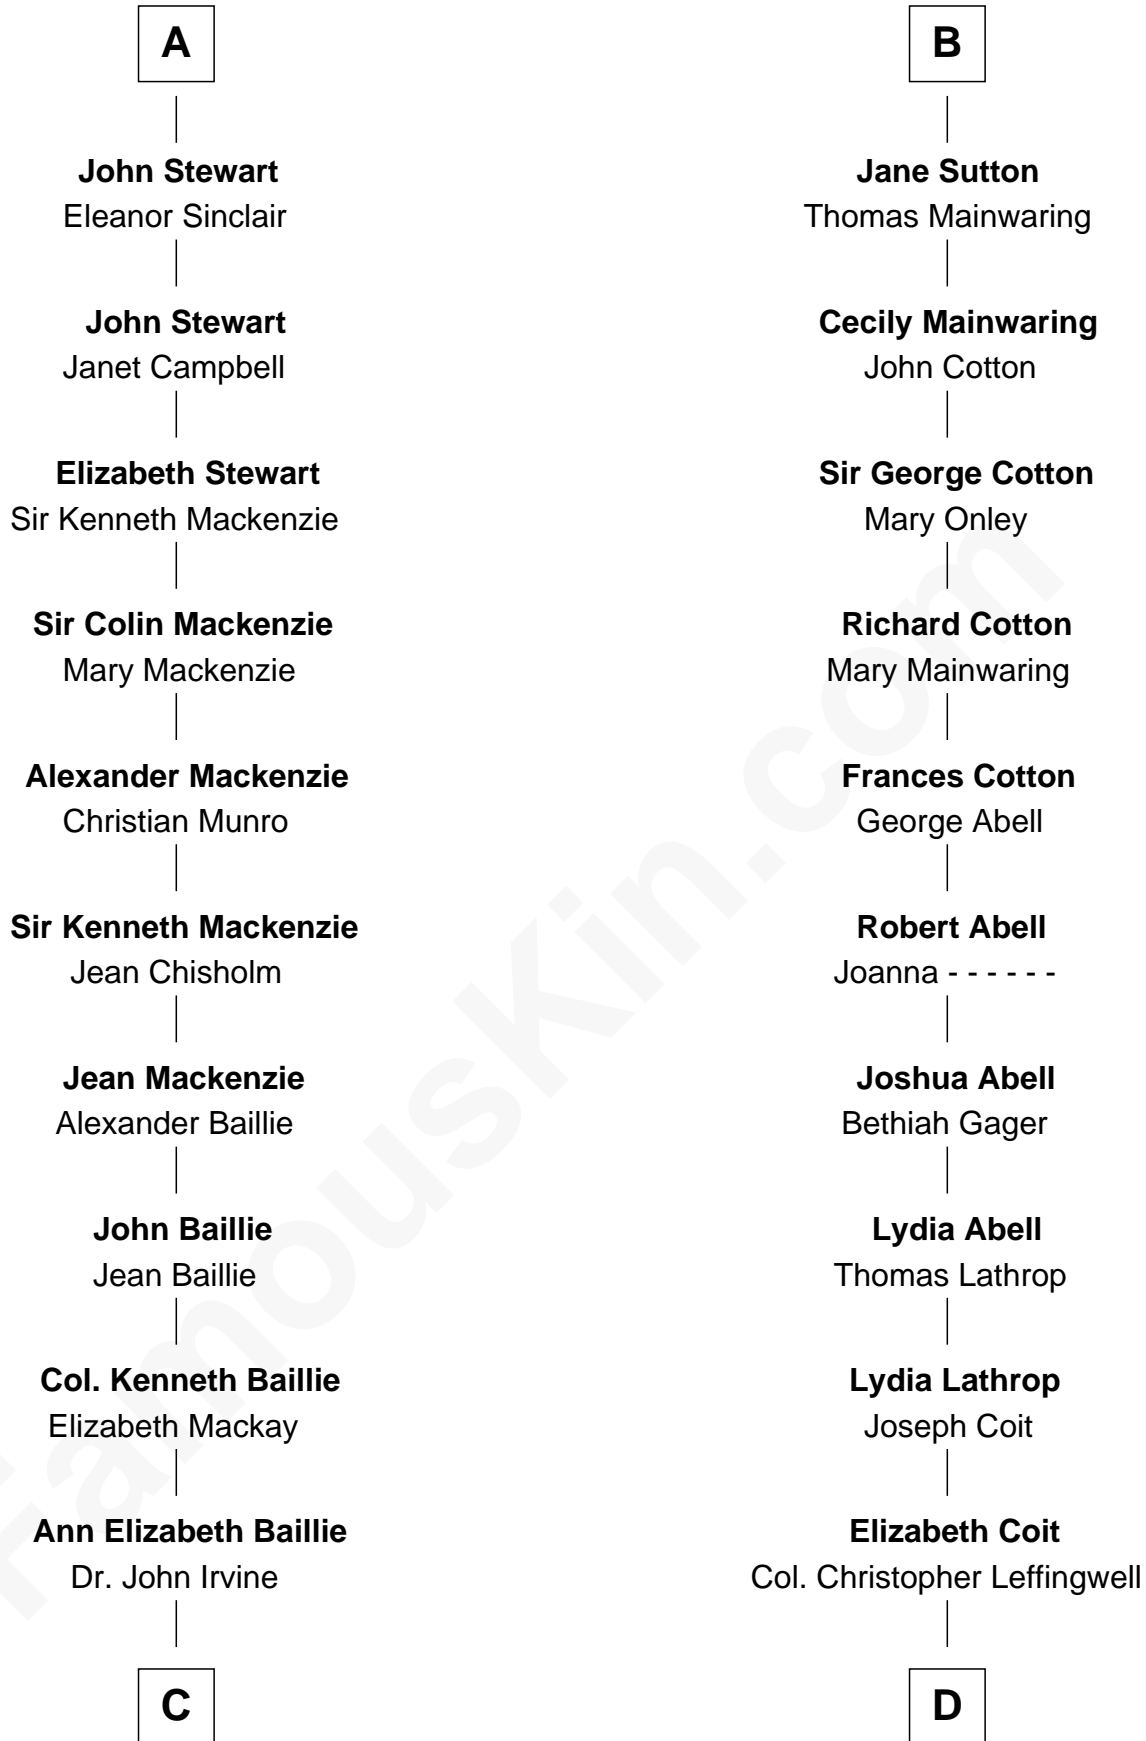

FamousKin.com

Relationship Chart of Eleanor Roosevelt

First Lady of President Franklin D. Roosevelt

21st cousin of

Allen Dulles

5th Director of the C.I.A.

C

Anne Irvine
James Bulloch

James Stephens Bulloch
Martha Stewart

Martha Bulloch
Theodore Roosevelt

Elliott Roosevelt
Anna Rebecca Hall

Eleanor Roosevelt
First Lady of Franklin Roosevelt

D

Joanna Leffingwell
Charles Lathrop

Harriet Wadsworth Lathrop
Rev. Miron Winslow