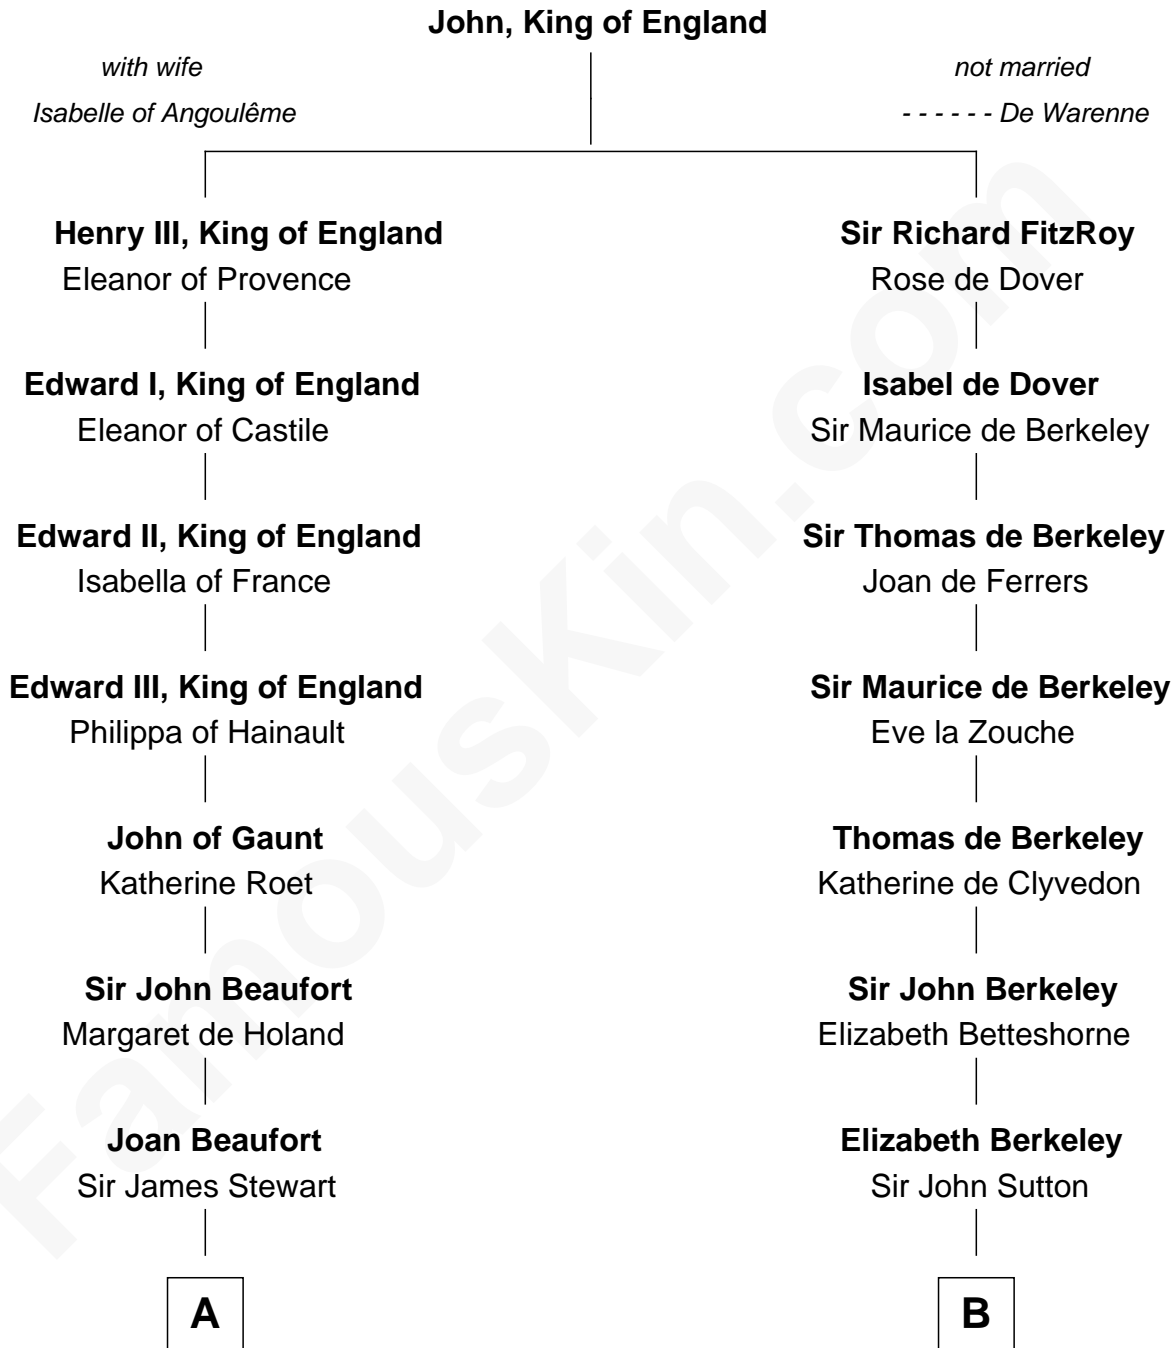

FamousKin.com

Relationship Chart of Eleanor Roosevelt

First Lady of President Franklin D. Roosevelt

21st cousin of

Allen Dulles

5th Director of the C.I.A.

C

Anne Irvine
James Bulloch

James Stephens Bulloch
Martha Stewart

Martha Bulloch
Theodore Roosevelt

Elliott Roosevelt
Anna Rebecca Hall

Eleanor Roosevelt
First Lady of Franklin Roosevelt

D

Joanna Leffingwell
Charles Lathrop

Harriet Wadsworth Lathrop
Rev. Miron Winslow