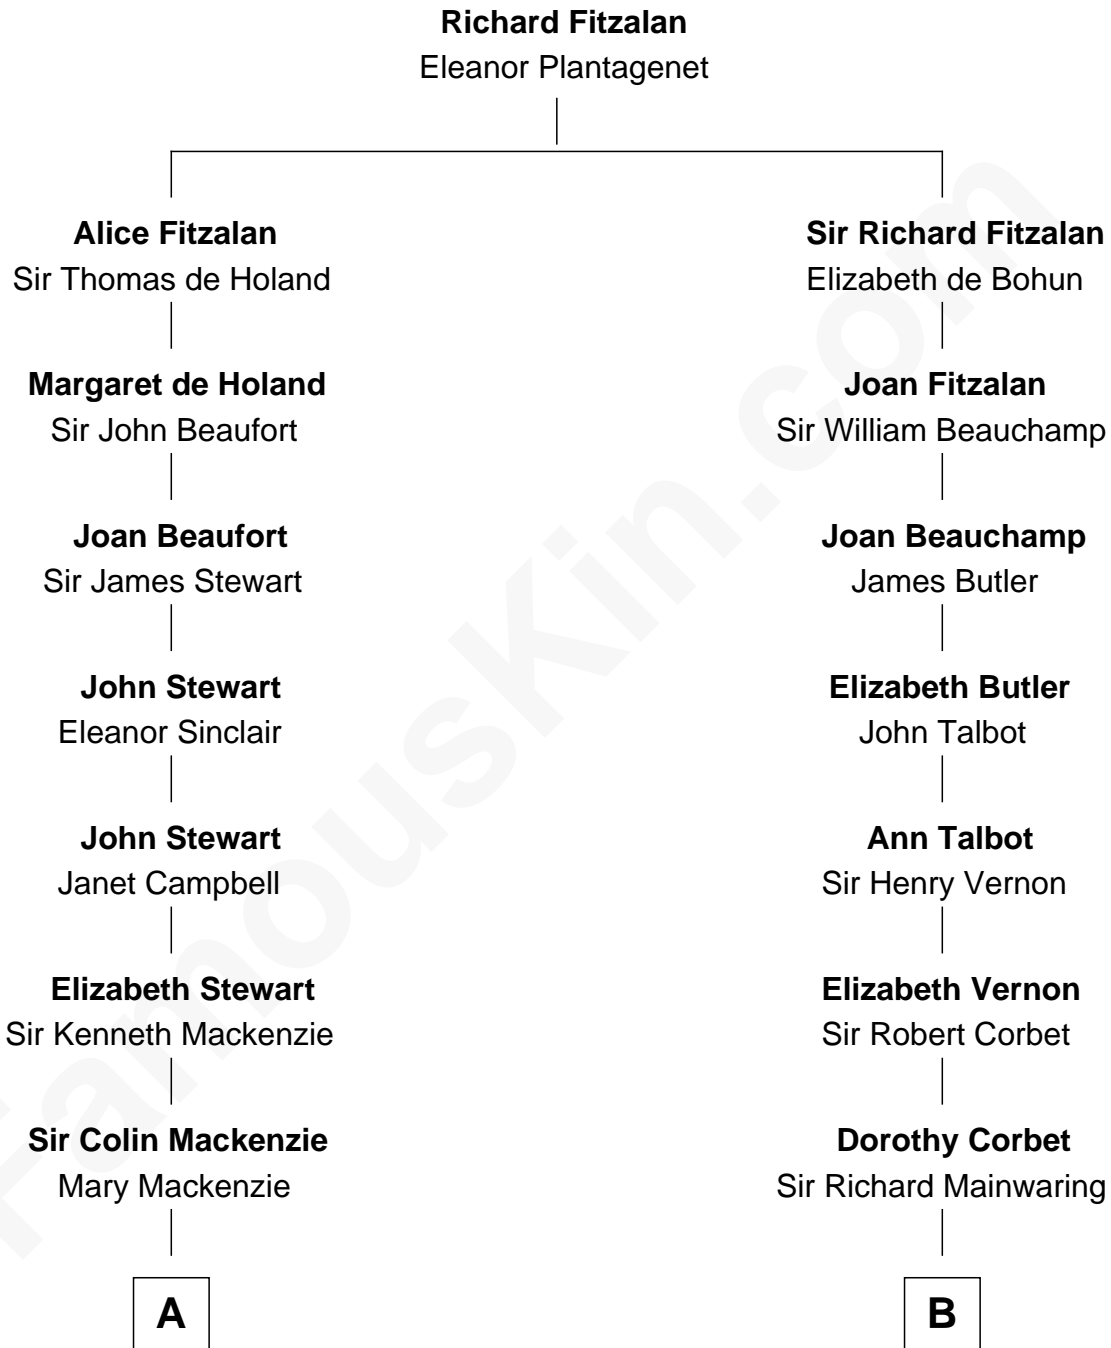

FamousKin.com

Relationship Chart of Eleanor Roosevelt

First Lady of President Franklin D. Roosevelt

17th cousin 2 times removed of

Allen Dulles

5th Director of the C.I.A.

C

Harriet Lathrop Winslow