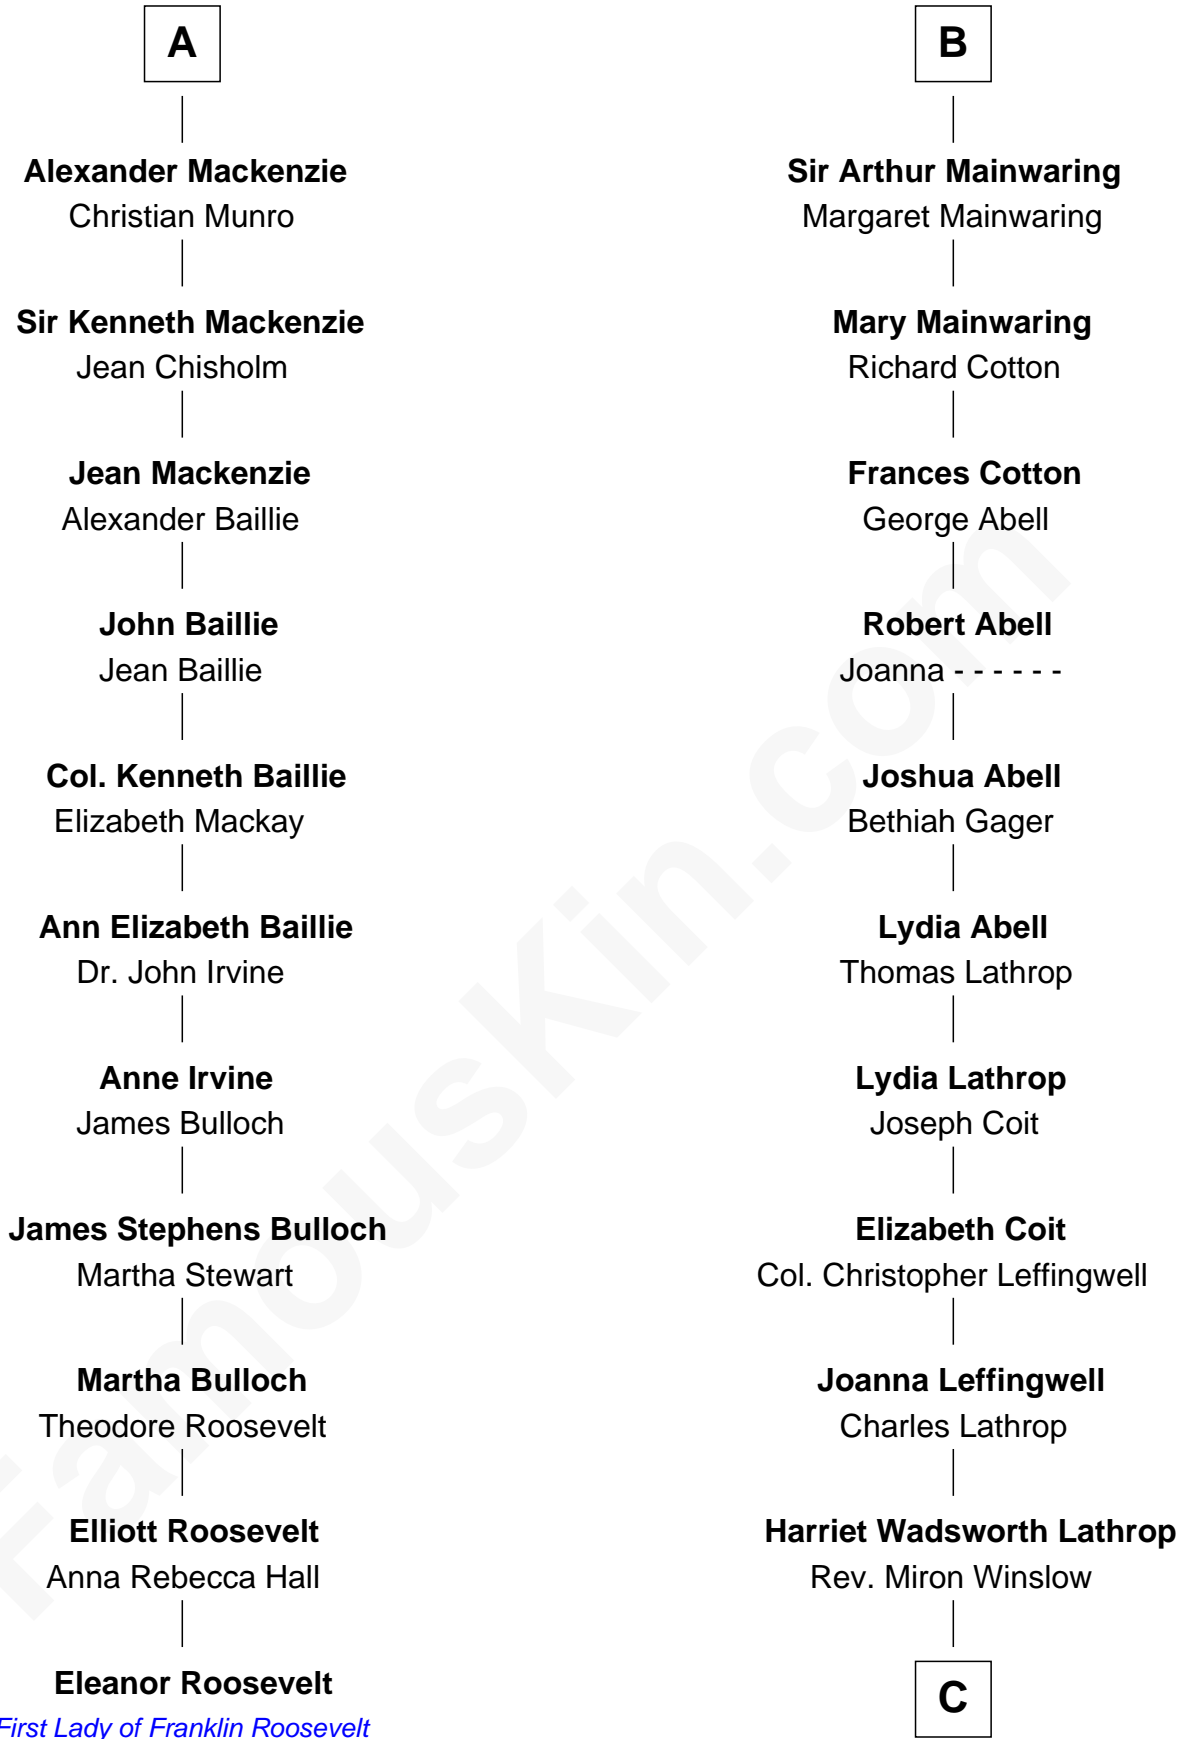

FamousKin.com

Relationship Chart of Eleanor Roosevelt

First Lady of President Franklin D. Roosevelt

17th cousin 2 times removed of

Allen Dulles

5th Director of the C.I.A.

C

Harriet Lathrop Winslow