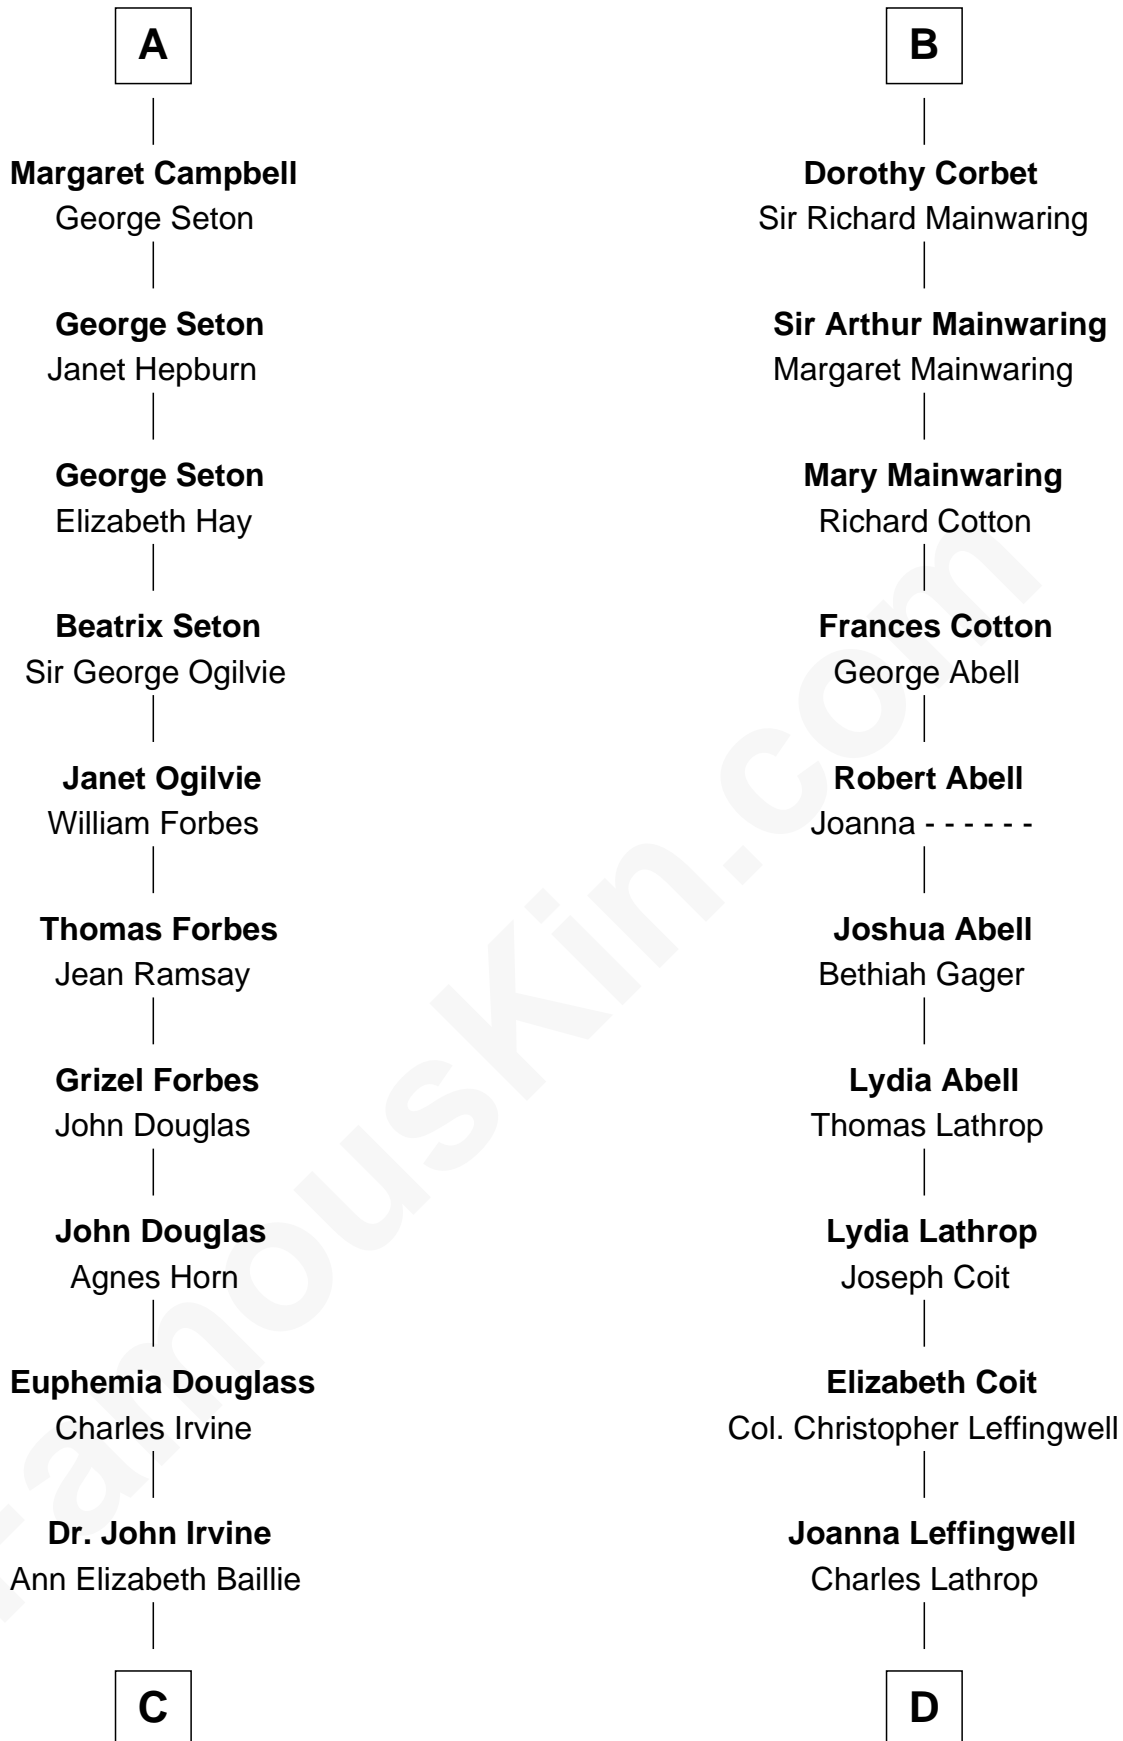

FamousKin.com

Relationship Chart of

Eleanor Roosevelt

First Lady of President Franklin D. Roosevelt

20th cousin 1 time removed of

Allen Dulles

5th Director of the C.I.A.

Sir Richard de Burgh

Margaret - - - - -

Elizabeth de Burgh
Robert I, King of Scotland

Matilda Bruce
Thomas Isaac

Joan Isaac
John de Ergadia

Isabel de Ergadia
Sir John Stewart

Sir Robert Stewart
Joan Stewart

John Stewart
Fingula of the Isles

Isabel Stewart
Colin Campbell

A

Joan de Burgh
Sir John Darcy

Elizabeth Darcy
James le Boteler

James Butler
Anne de Welles

James Butler
Joan Beauchamp

Elizabeth Butler
John Talbot

Ann Talbot
Sir Henry Vernon

Elizabeth Vernon
Sir Robert Corbet

B

C

Anne Irvine
James Bulloch

James Stephens Bulloch
Martha Stewart

Martha Bulloch
Theodore Roosevelt

Elliott Roosevelt
Anna Rebecca Hall

Eleanor Roosevelt
First Lady of Franklin Roosevelt