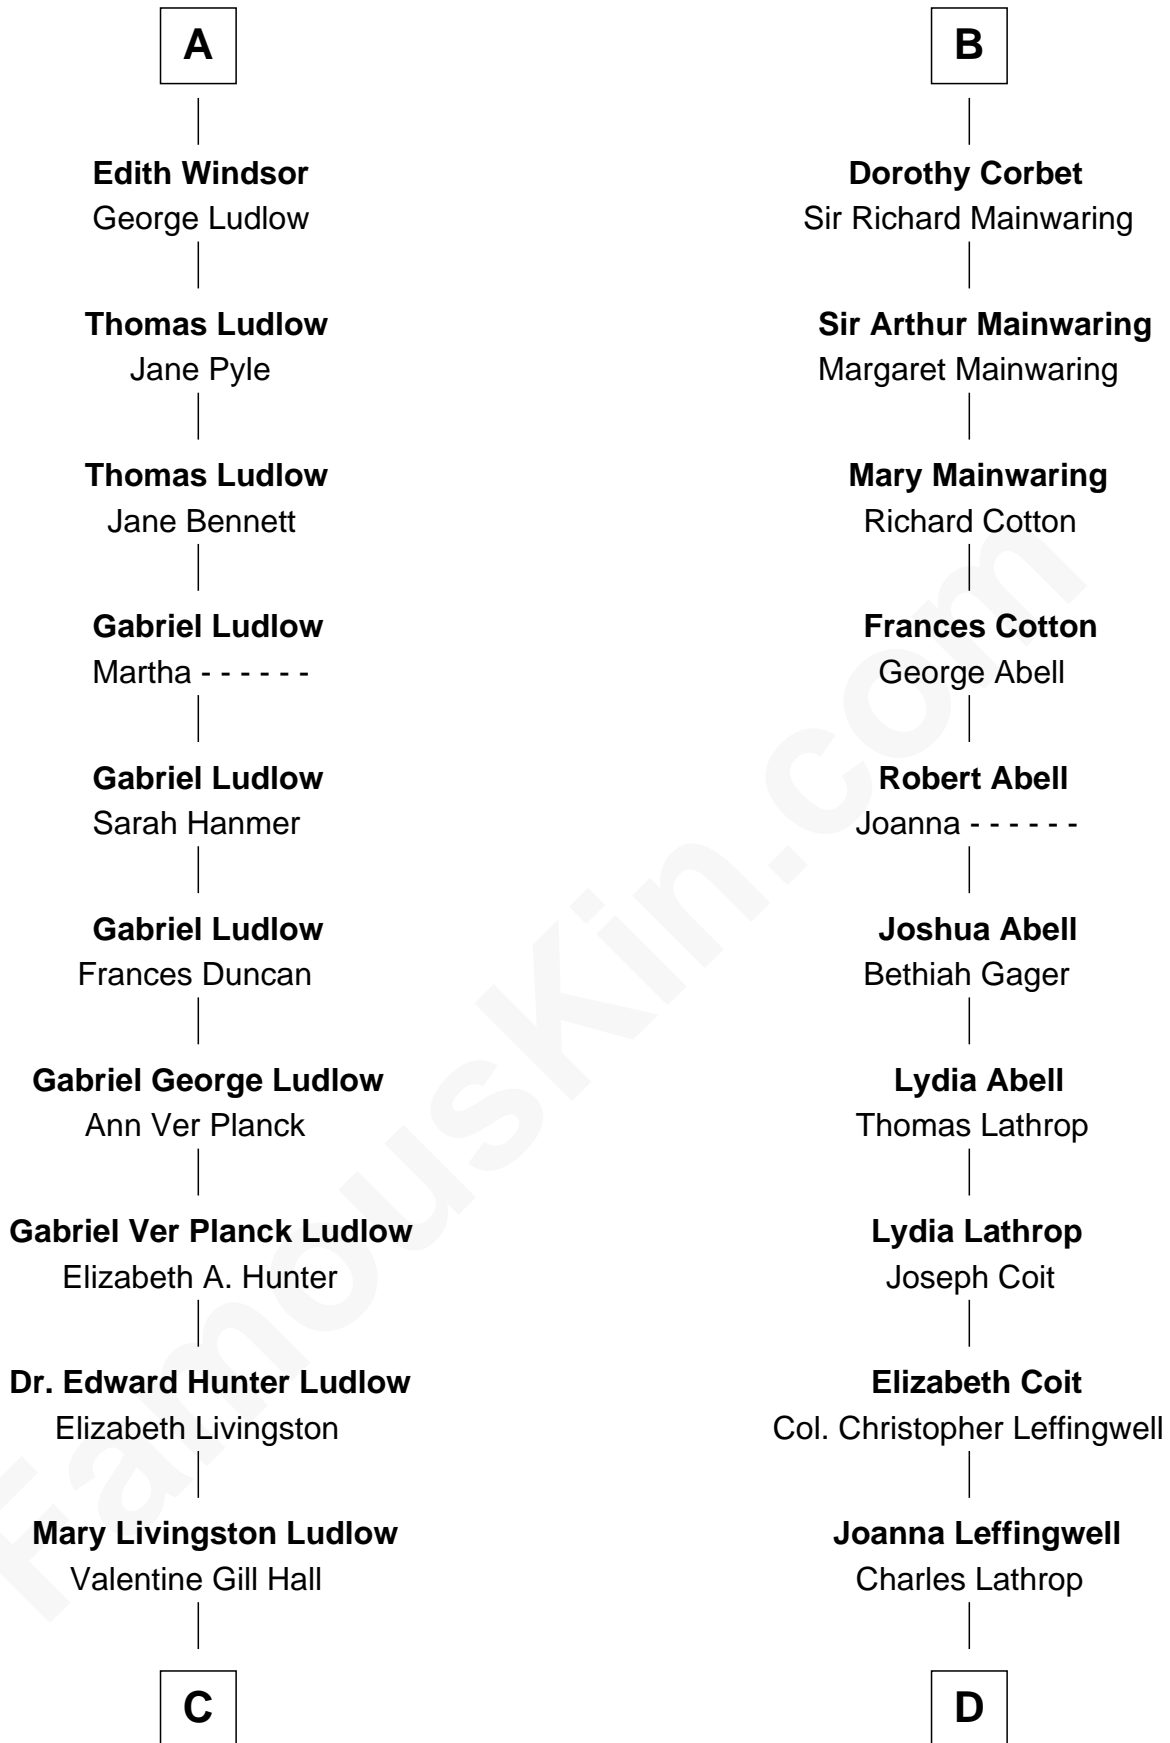

## Relationship Chart of

### Eleanor Roosevelt

*First Lady of President Franklin D. Roosevelt*

**18th cousin 2 times removed of**

**Allen Dulles**

*5th Director of the C.I.A.*

**Humphrey de Bohun**  
Elizabeth Plantagenet

**C**

**Anna Rebecca Hall**

Elliott Roosevelt

**Eleanor Roosevelt**

*First Lady of Franklin Roosevelt*

**D**

**Harriet Wadsworth Lathrop**

Rev. Miron Winslow

**Harriet Lathrop Winslow**

Rev. John Welsh Dulles