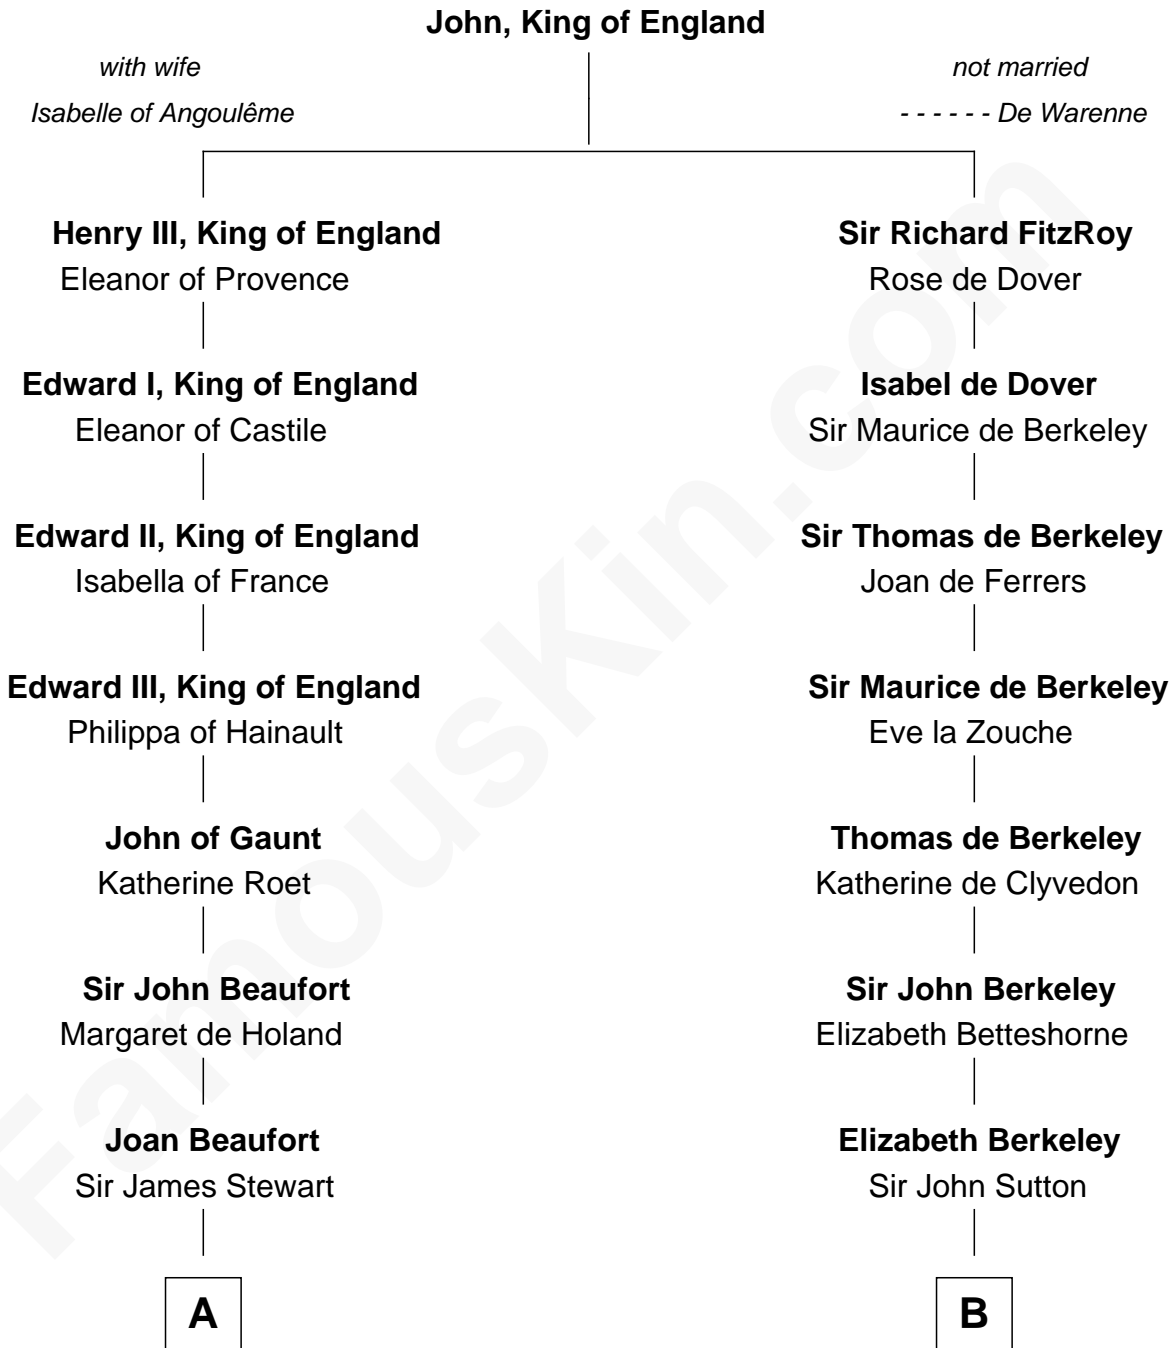

FamousKin.com

Relationship Chart of

Eleanor Roosevelt

First Lady of President Franklin D. Roosevelt

21st cousin of

John Foster Dulles

52nd U.S. Secretary of State

C

Anne Irvine
James Bulloch

James Stephens Bulloch
Martha Stewart

Martha Bulloch
Theodore Roosevelt

Elliott Roosevelt
Anna Rebecca Hall

Eleanor Roosevelt
First Lady of Franklin Roosevelt

D

Joanna Leffingwell
Charles Lathrop