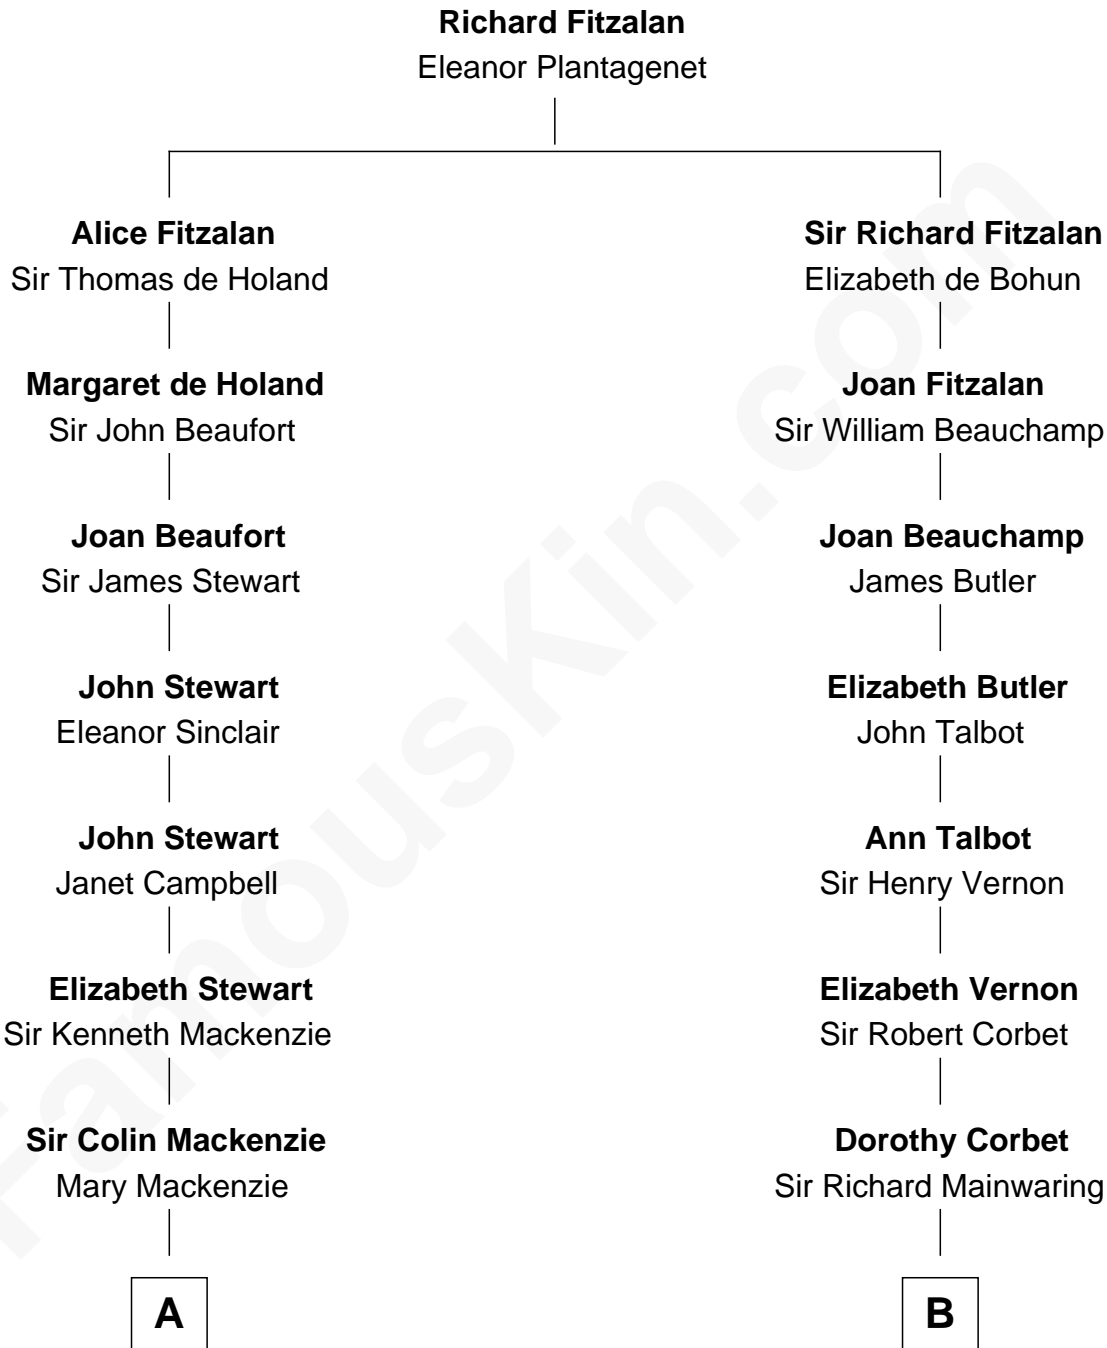

FamousKin.com

Relationship Chart of

Eleanor Roosevelt

First Lady of President Franklin D. Roosevelt

17th cousin 2 times removed of

John Foster Dulles

52nd U.S. Secretary of State

C

—
Harriet Lathrop Winslow

Rev. John Welsh Dulles

—
Allen Macy Dulles

Edith Foster

—
John Foster Dulles

52nd U.S. Secretary of State

FamousKin.com