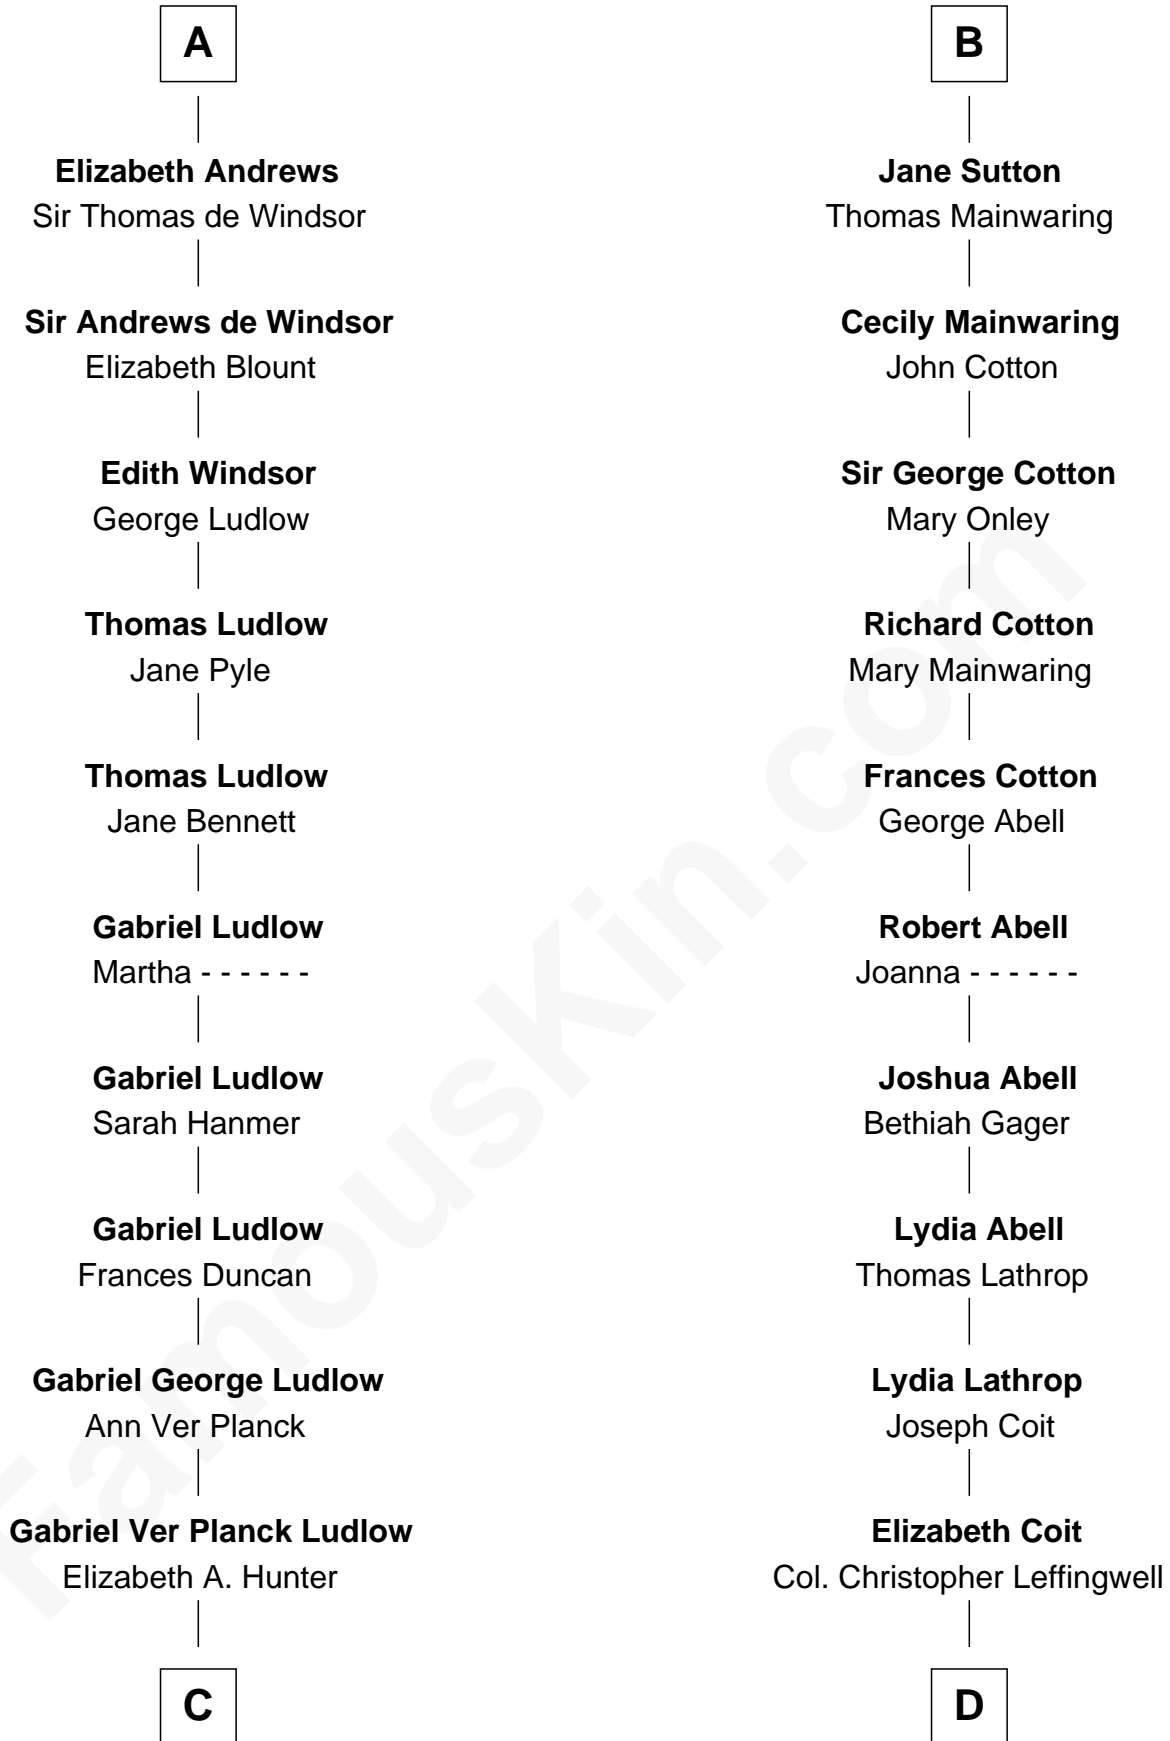

FamousKin.com

Relationship Chart of

Eleanor Roosevelt

First Lady of President Franklin D. Roosevelt

20th cousin 1 time removed of

John Foster Dulles

52nd U.S. Secretary of State

Sir Hugh le Despencer

Aveline Basset

C

Dr. Edward Hunter Ludlow

Elizabeth Livingston

Mary Livingston Ludlow

Valentine Gill Hall

Anna Rebecca Hall

Elliott Roosevelt