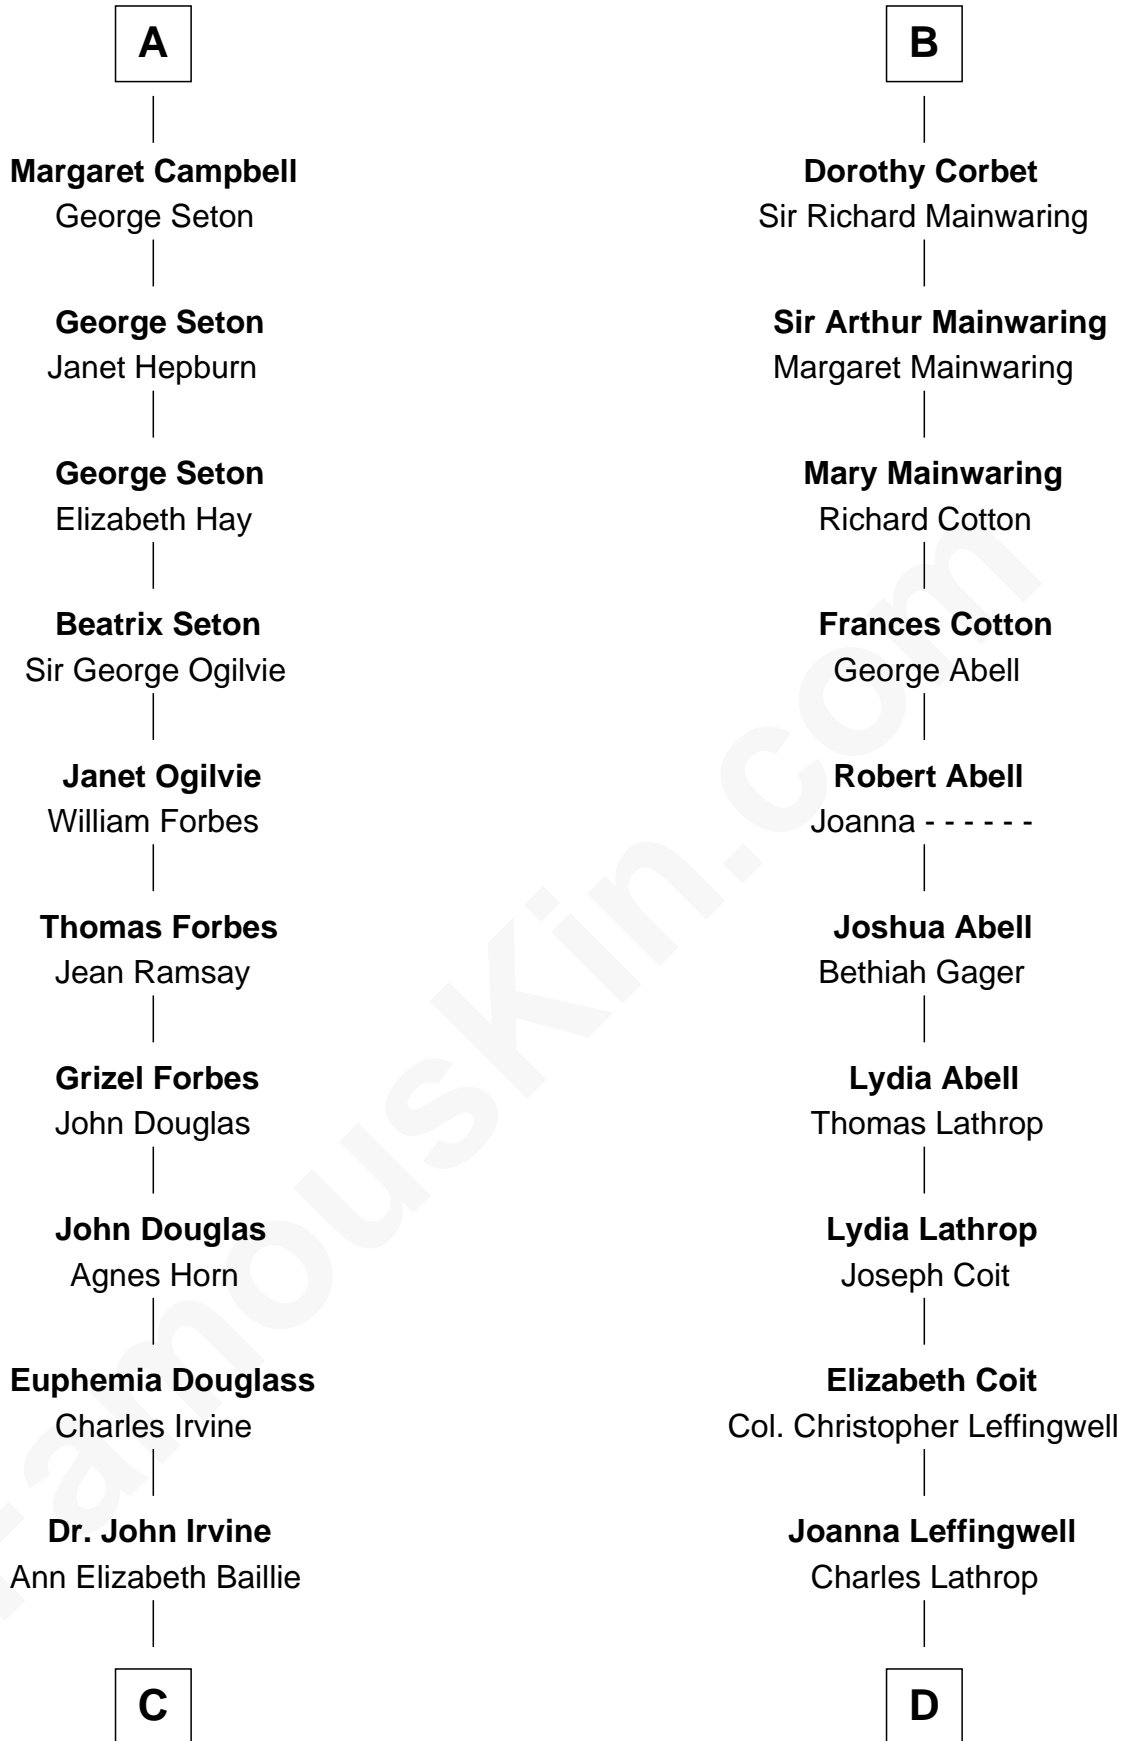

### Eleanor Roosevelt

*First Lady of President Franklin D. Roosevelt*

20th cousin 1 time removed of

**James Butler**  
Anne de Welles

**James Butler**  
Joan Beauchamp

**Elizabeth Butler**  
John Talbot

**Ann Talbot**  
Sir Henry Vernon

**Elizabeth Vernon**  
Sir Robert Corbet

**B**

**C**

**Anne Irvine**  
James Bulloch

**James Stephens Bulloch**  
Martha Stewart

**Martha Bulloch**  
Theodore Roosevelt

**Elliott Roosevelt**  
Anna Rebecca Hall

**Eleanor Roosevelt**  
*First Lady of Franklin Roosevelt*

**D**

**Harriet Wadsworth Lathrop**  
Rev. Miron Winslow